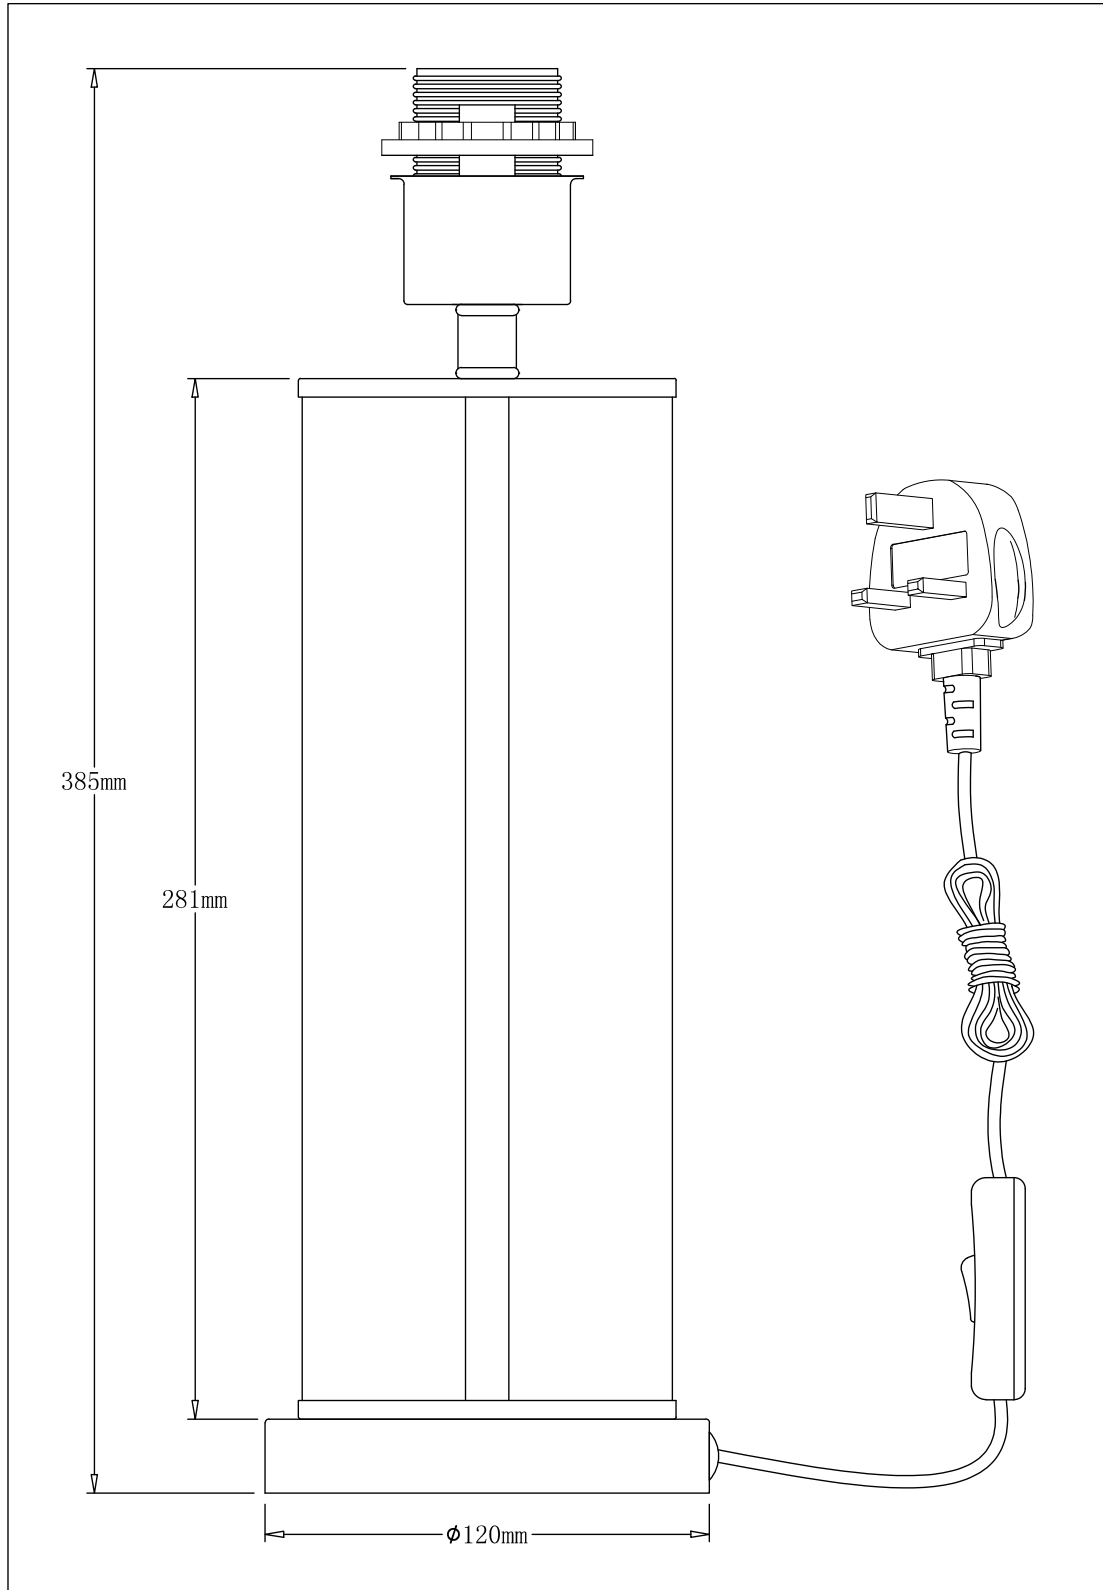

Aura - Satin Brass Table Lamp with Pink Velvet Flamingo Shade

CERTIFICATION

CONTACT

www.firstchoicelighting.co.uk

info@firstchoicelighting.co.uk

ISSUE DATE 26/11/2025

PAGE 2