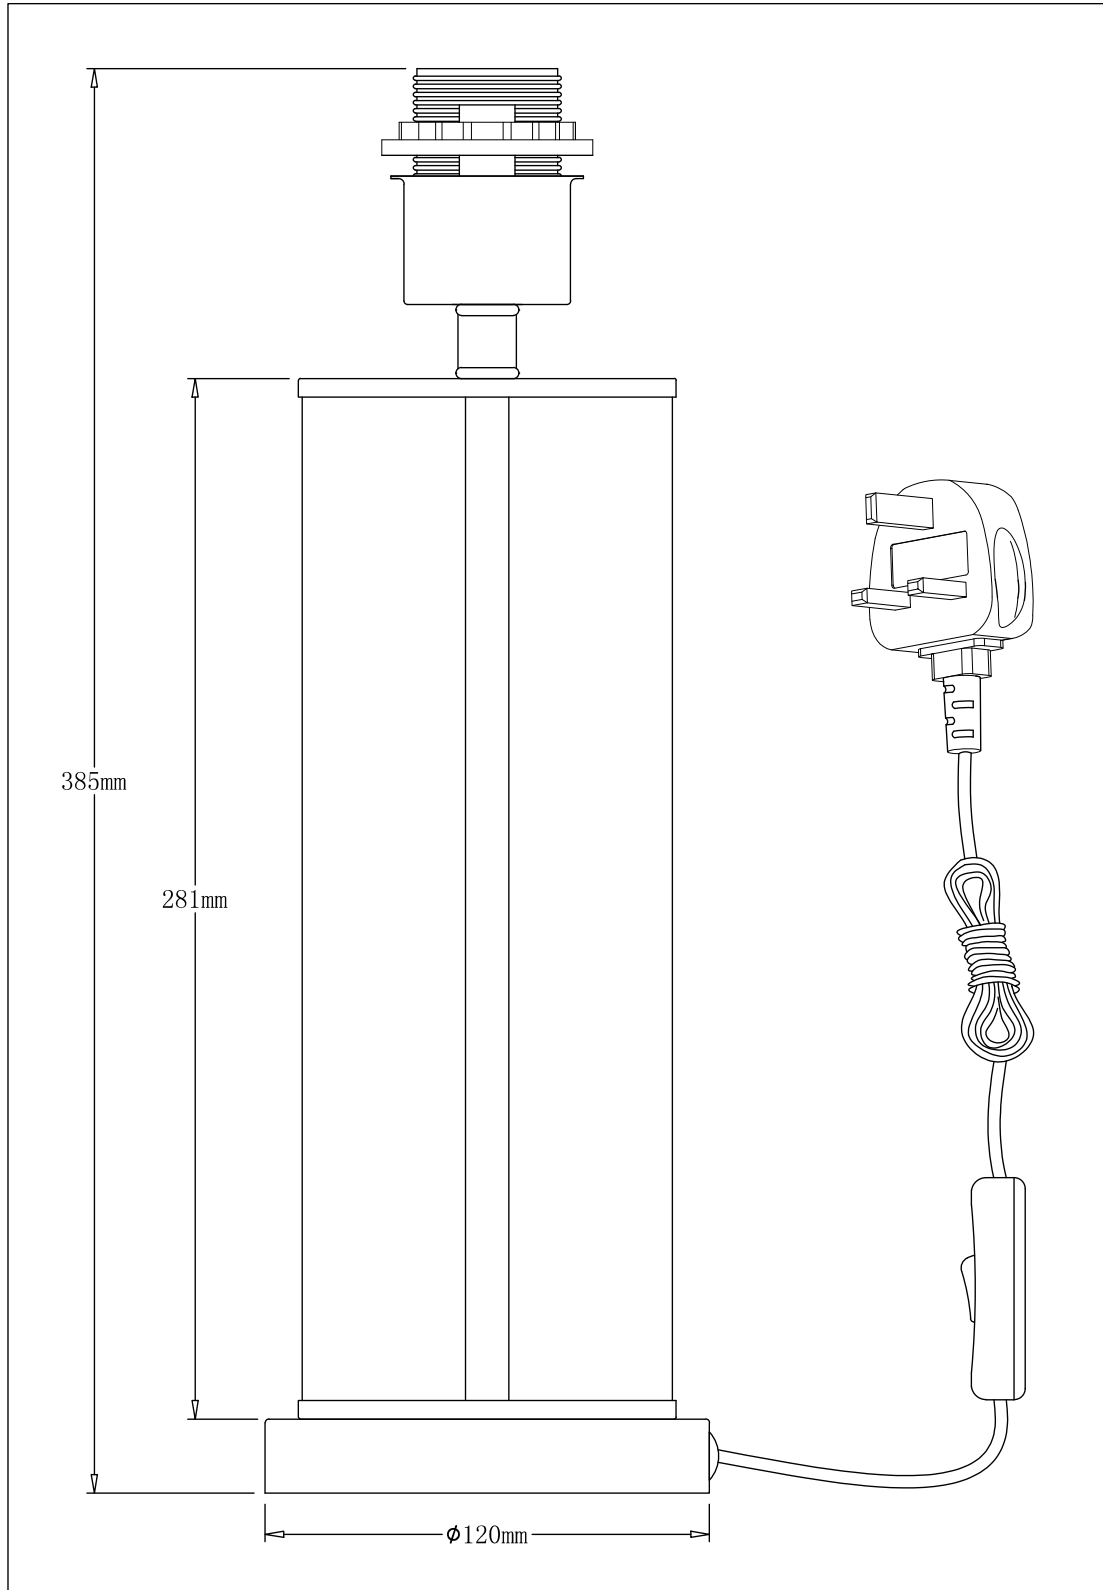

Aura - Satin Brass Table Lamp with Black Pleated Velvet Shade

CERTIFICATION

CONTACT

www.firstchoicelighting.co.uk

info@firstchoicelighting.co.uk

ISSUE DATE 26/11/2025

PAGE 2