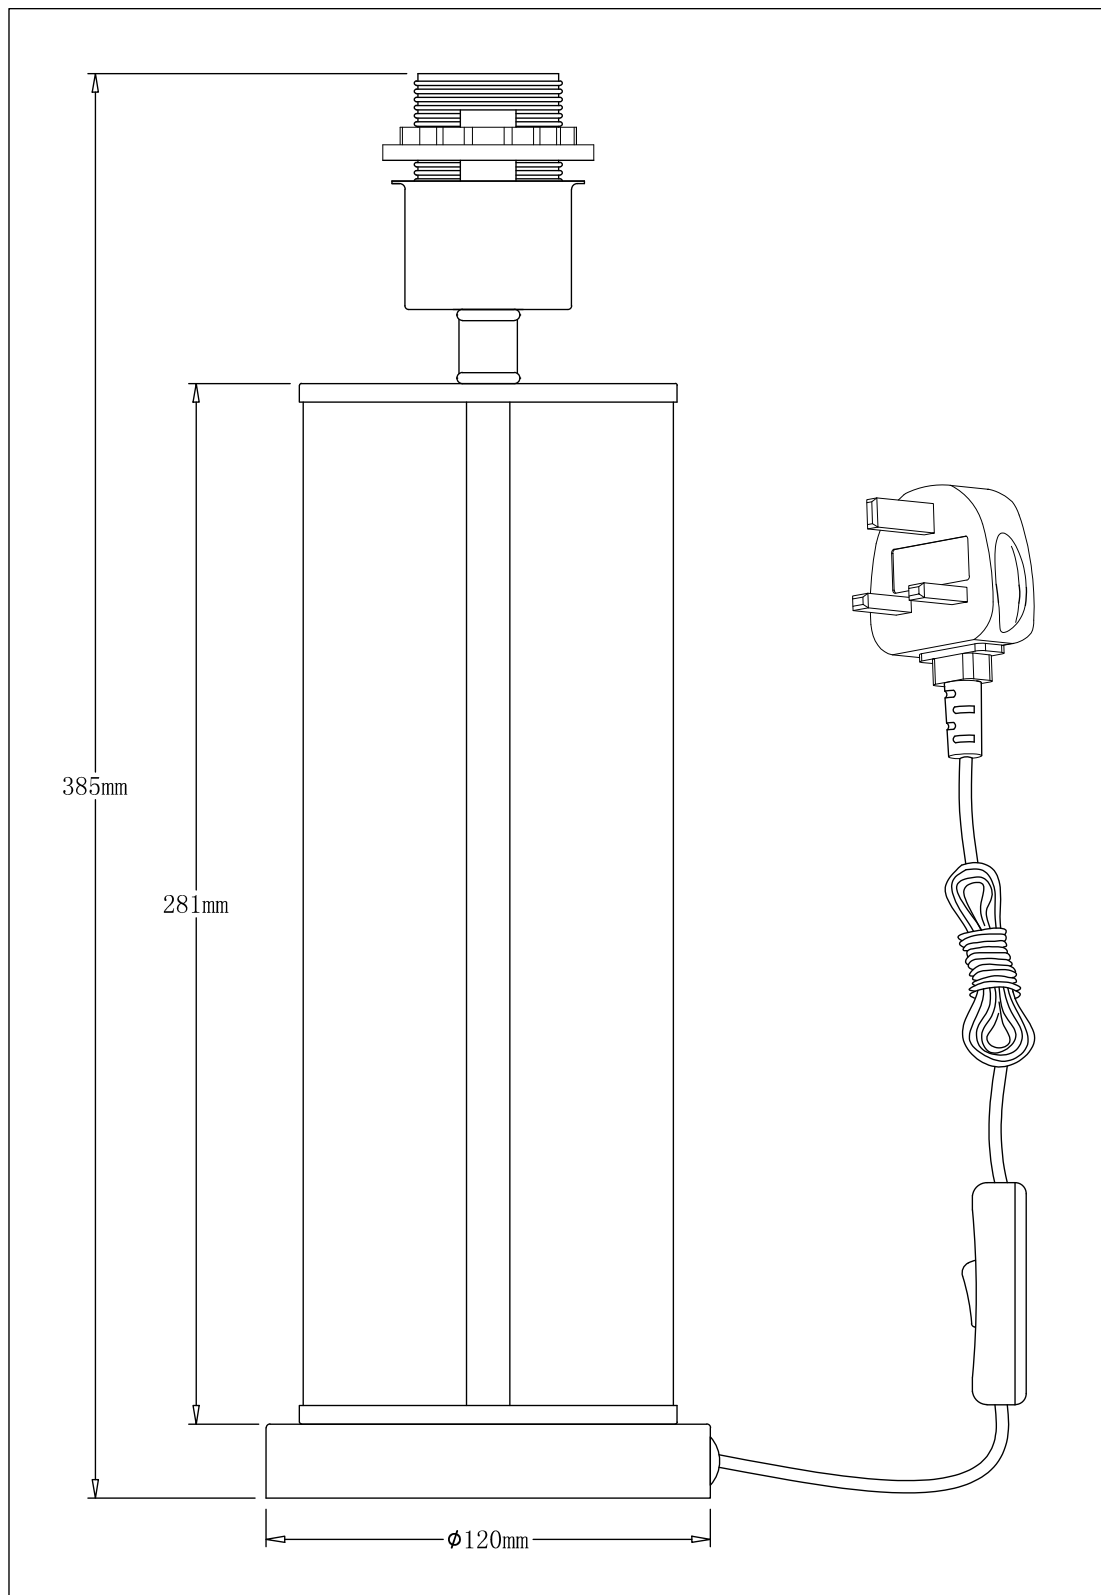

Aura - Satin Brass Table Lamp with Grey Pleated Velvet Shade

CERTIFICATION

CONTACT

www.firstchoicelighting.co.uk

info@firstchoicelighting.co.uk