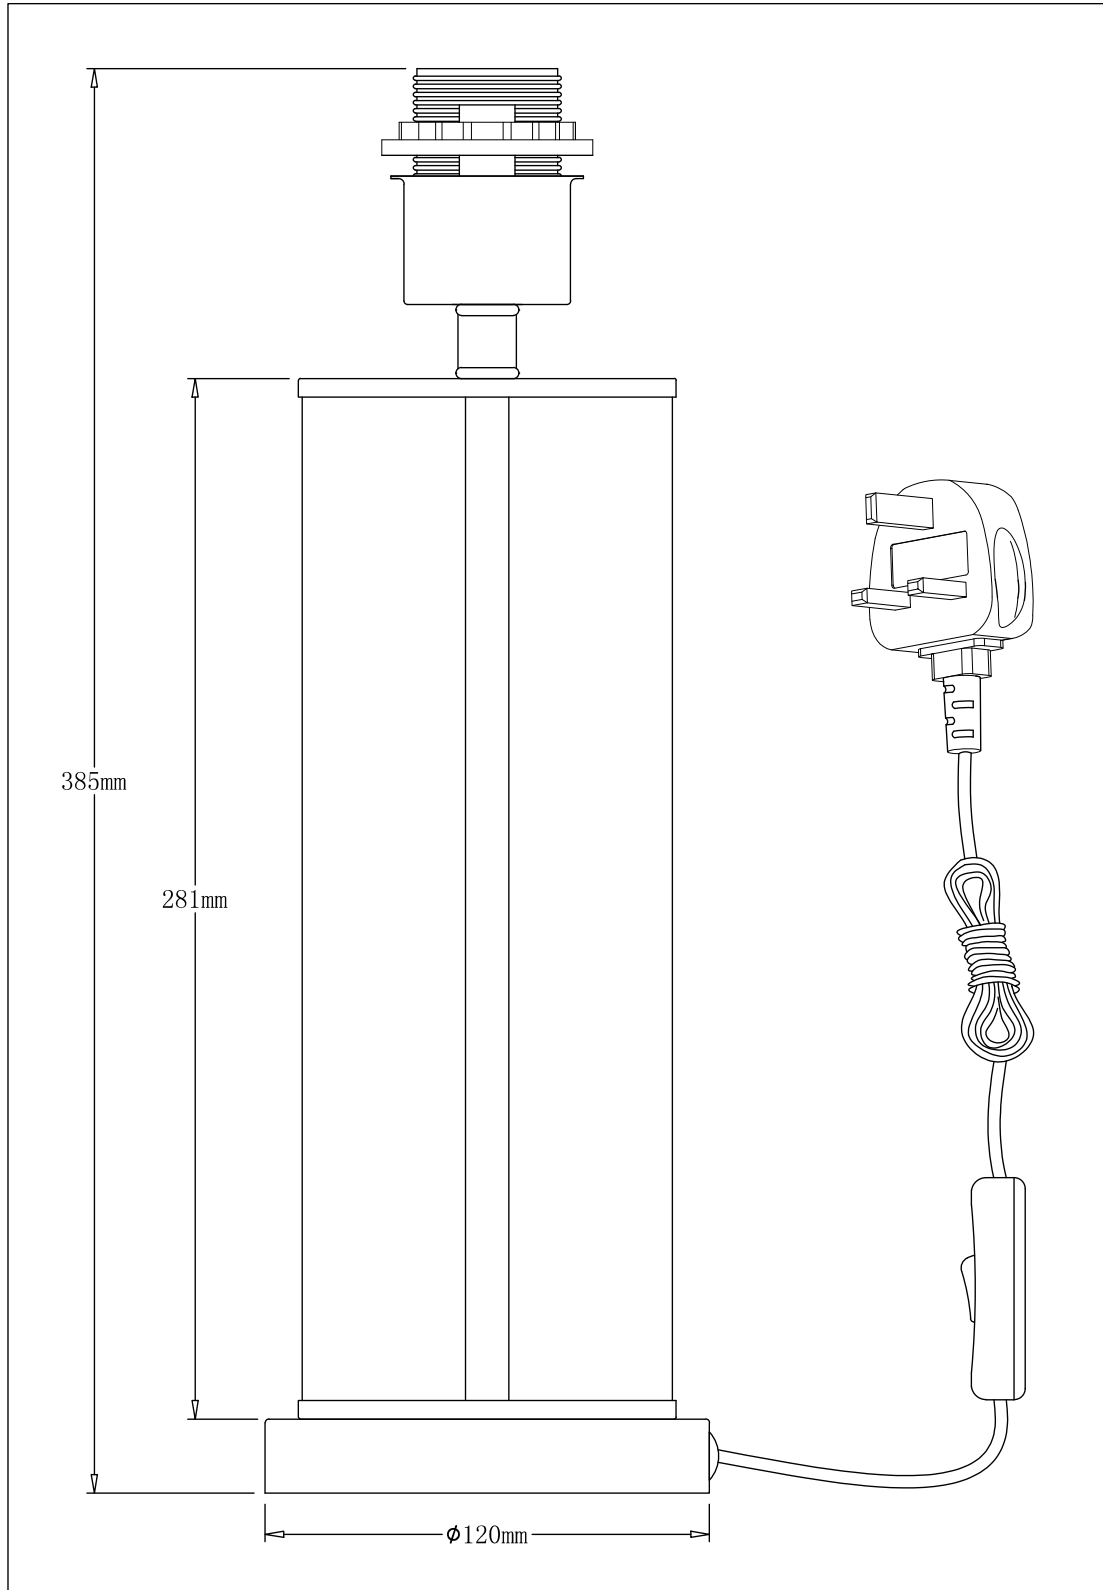

Set of 2 Aura - Satin Brass Lamps with Navy Blue Pleated Velvet Shades

CERTIFICATION

CONTACT

www.firstchoicelighting.co.uk

info@firstchoicelighting.co.uk