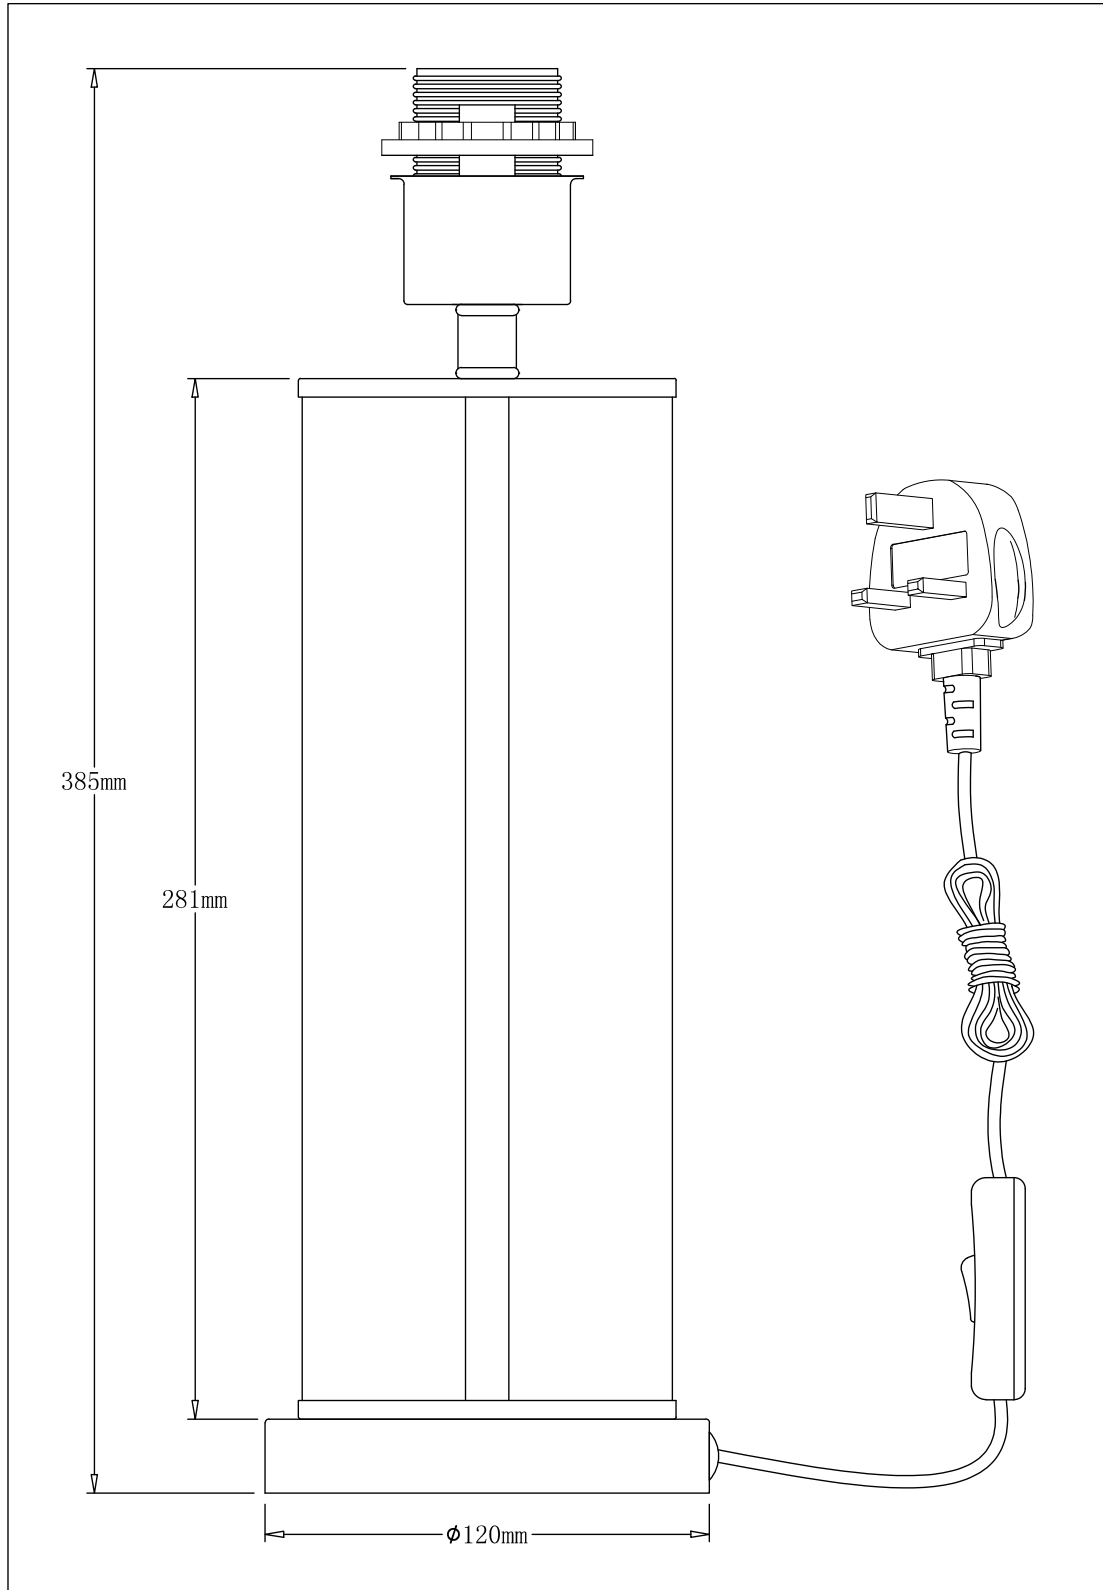

Aura - Satin Brass Table Lamp with Navy Blue Crushed Velvet Shade

CERTIFICATION

CONTACT

www.firstchoicelighting.co.uk

info@firstchoicelighting.co.uk