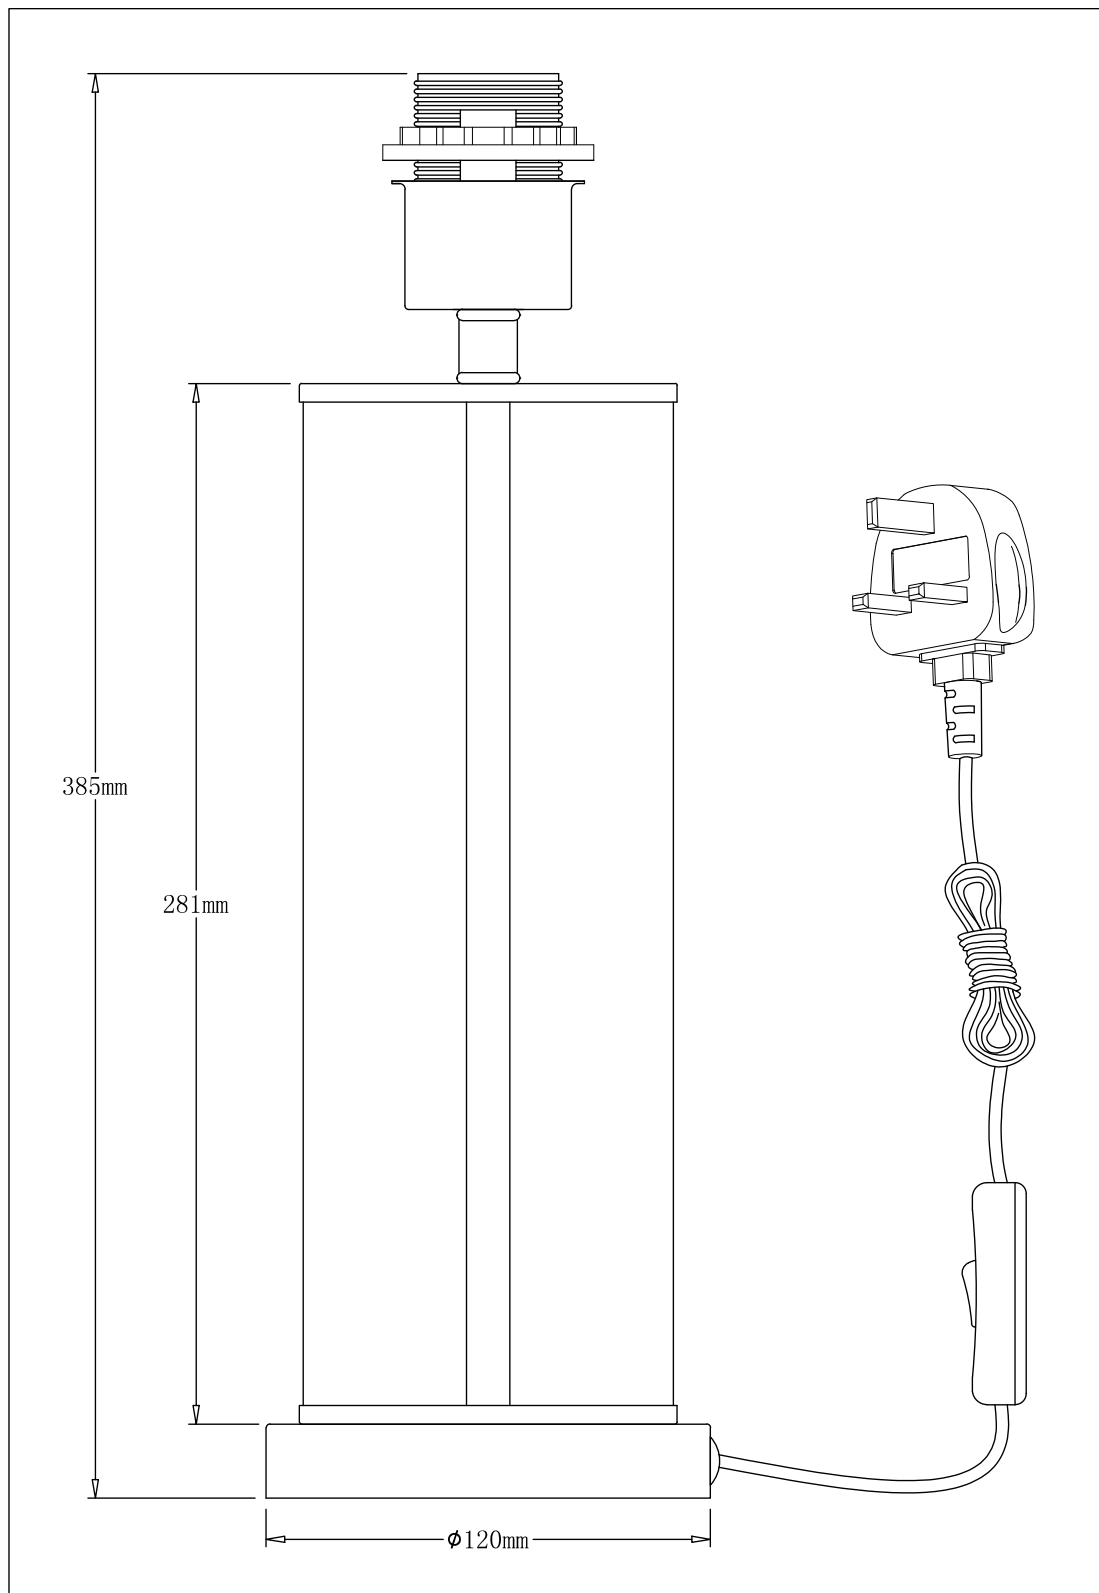

Aura - Satin Brass Table Lamp with White Cut Out Shade

CERTIFICATION

CONTACT

www.firstchoicelighting.co.uk

info@firstchoicelighting.co.uk

ISSUE DATE 26/11/2025

PAGE 2