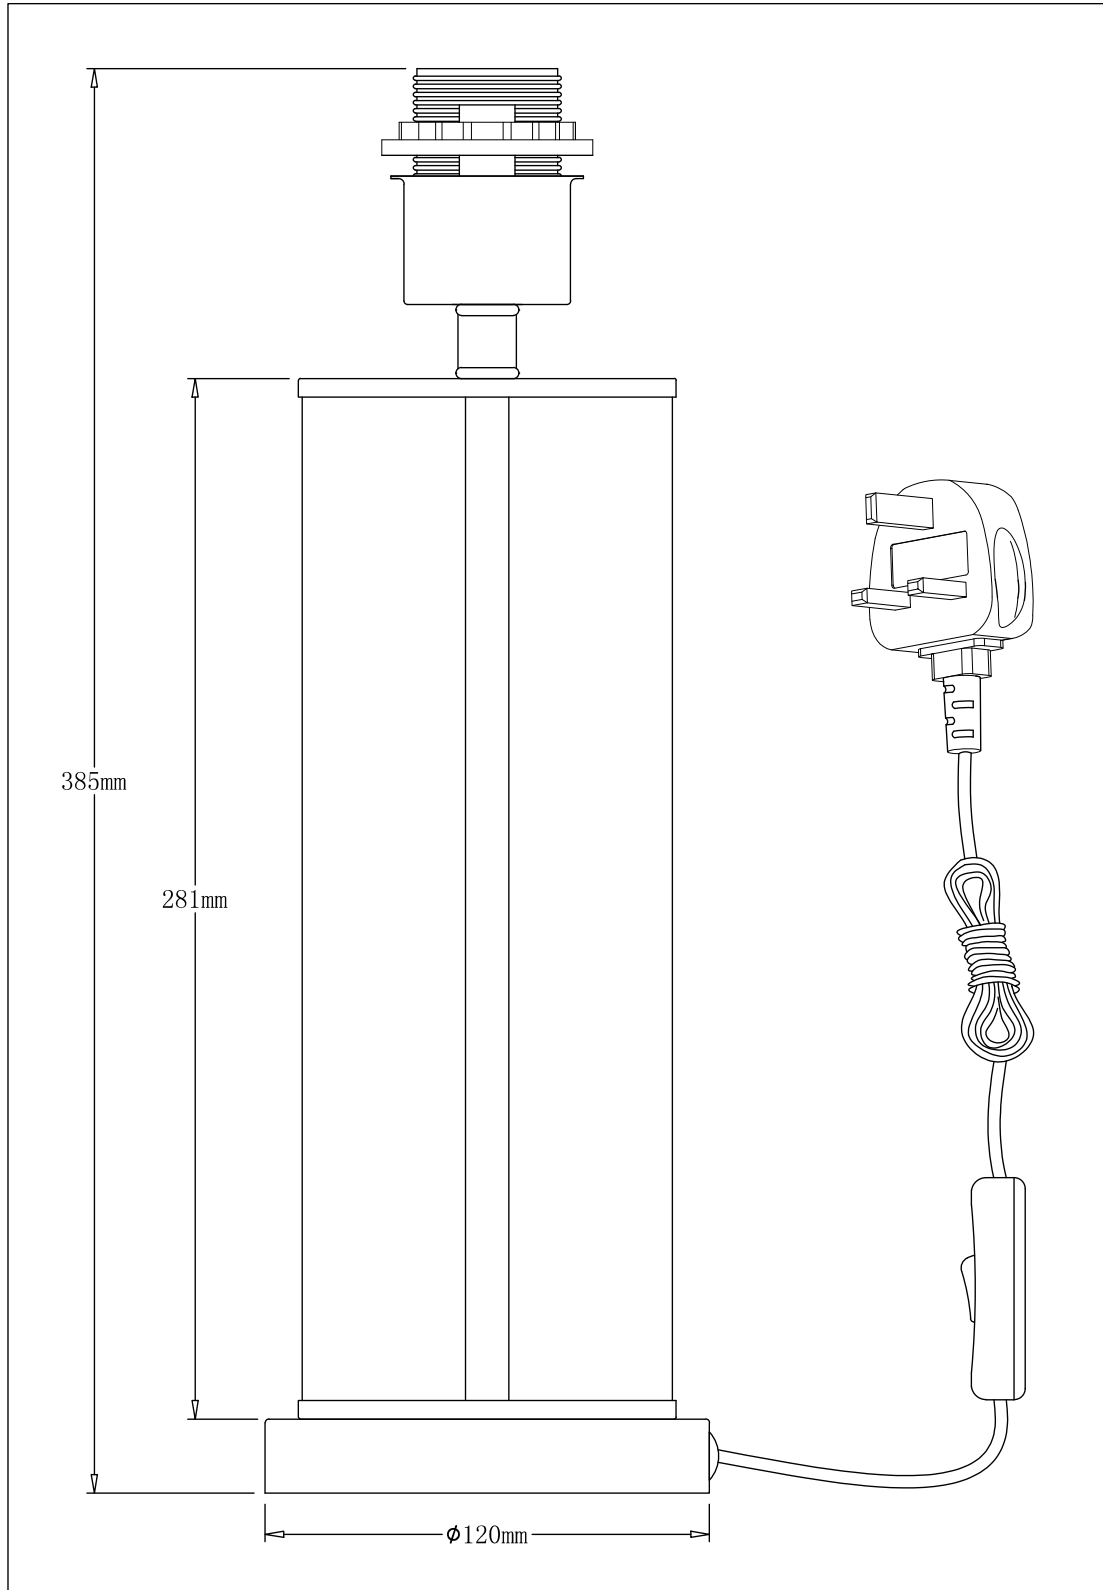

Set of 2 Aura - Satin Brass Lamps with White Cut Out Shades

LIGHT SOURCE DATA

- 2 x 42W Max E27 ES (required)
- Lamp shape - Standard
- Non-dimmable
- Energy class: Not applicable

DIMENSION DATA

- Height 545mm
- Diameter 300mm
- Weight 1.00kg

SPECIFICATION

- Manufacturer warranty for 2 years from date of purchase
- Satin brass plate with clear glass detail and white cut out cotton
- IP20
- In-line On/Off Switch
- Class II - Double Insulated, No Earth
- 240V
- Assembly required? No
- Black 1.5m cable to plug
- UKCA Marking, Energy Efficient, Energy Saving

CERTIFICATION

CONTACT

www.firstchoicelighting.co.uk

info@firstchoicelighting.co.uk

FCL-26129_27152X2

Set of 2 Aura - Satin Brass Lamps with White Cut Out Shades

CERTIFICATION

CONTACT