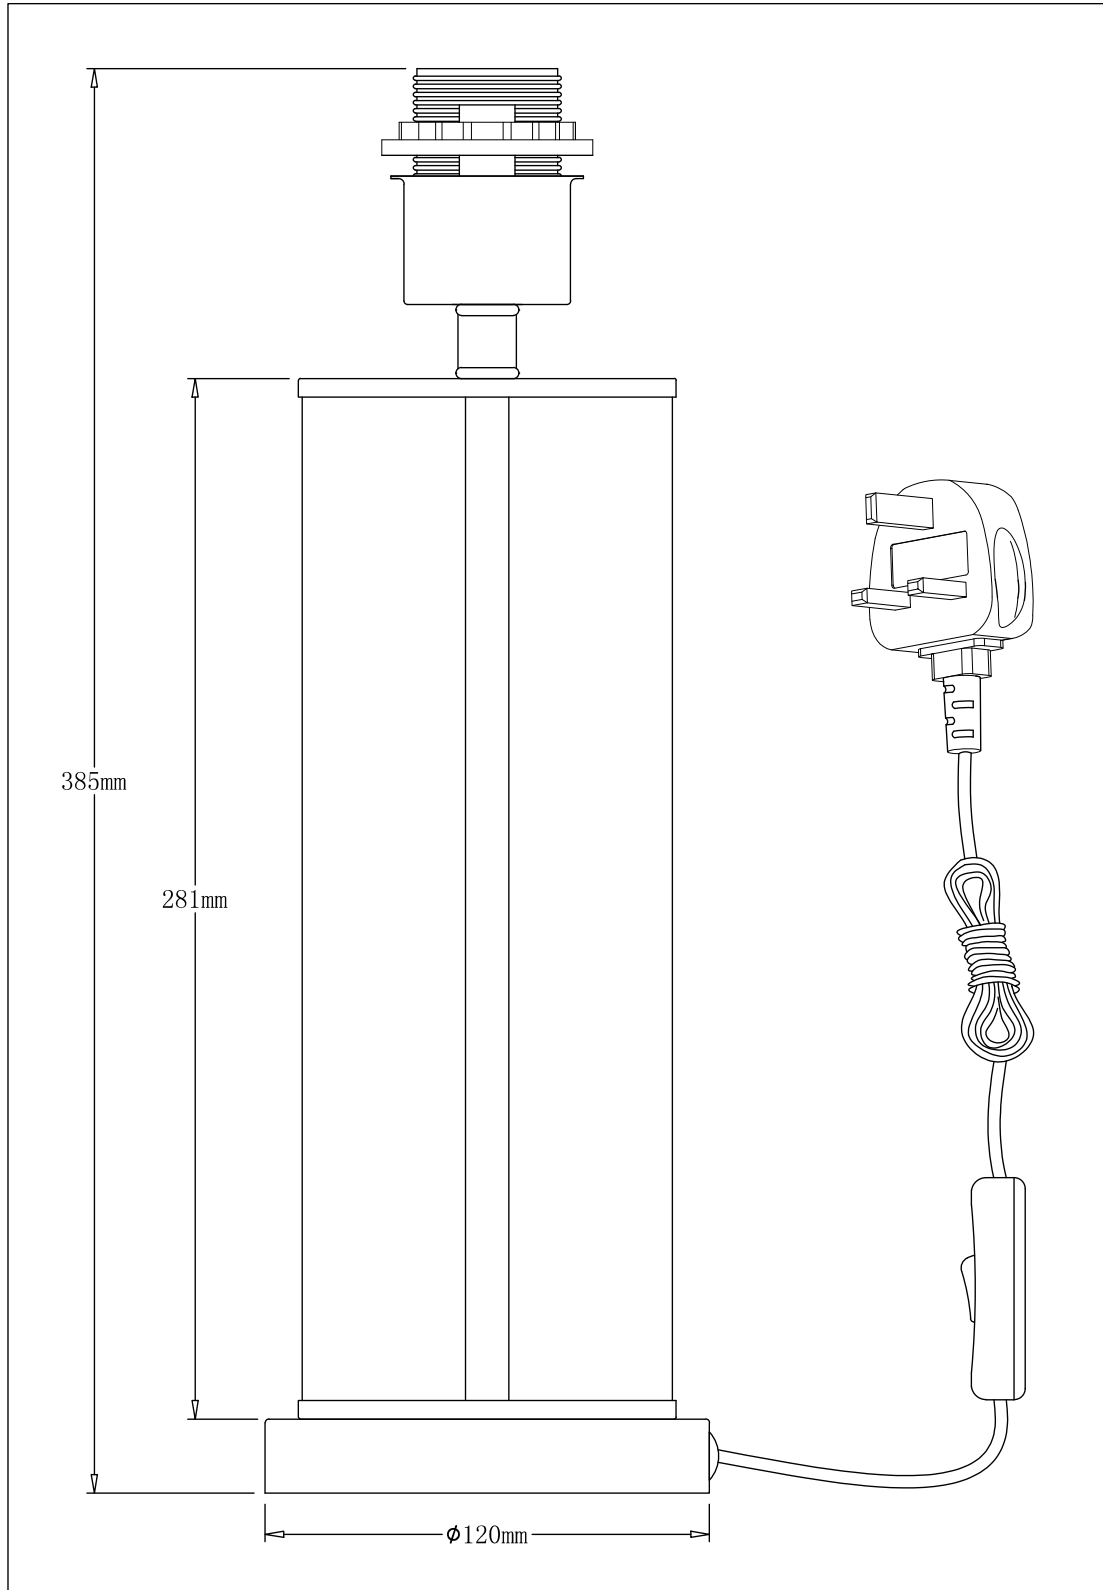

Aura - Satin Brass Table Lamp with Green & Gold Leaf Shade

CERTIFICATION

CONTACT

www.firstchoicelighting.co.uk

info@firstchoicelighting.co.uk