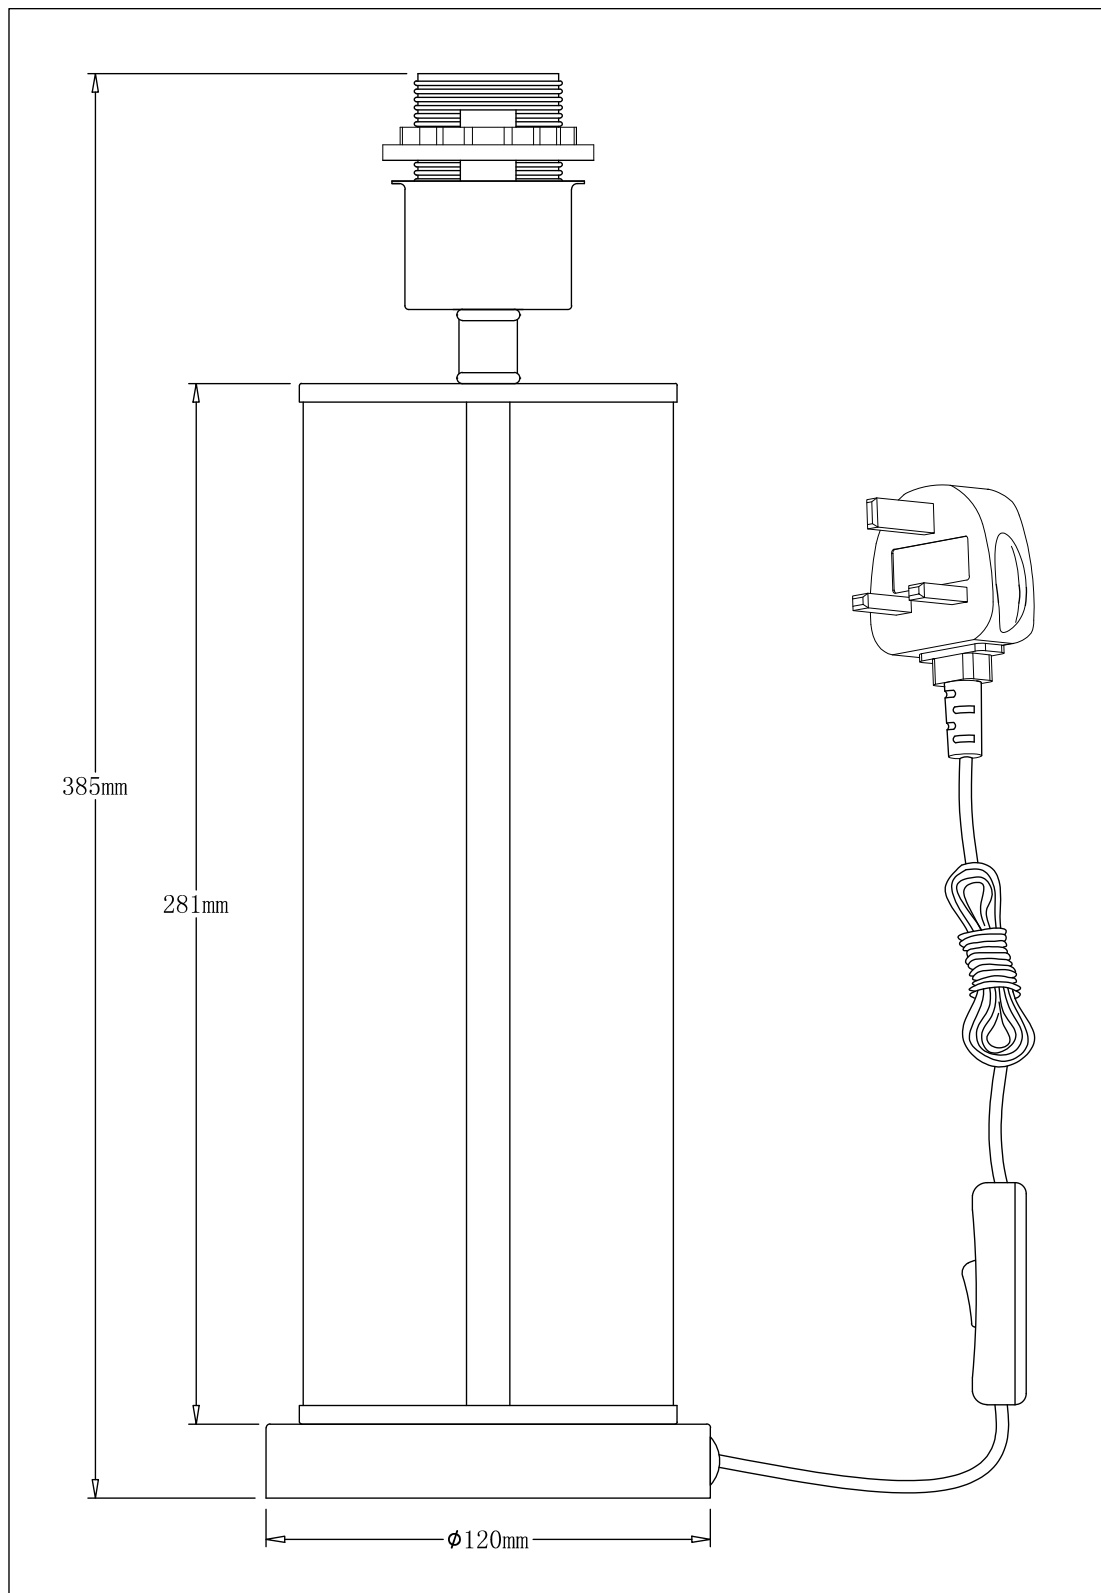

Aura - Satin Brass Table Lamp with Bird Print Linen Shade

CERTIFICATION

CONTACT

www.firstchoicelighting.co.uk

info@firstchoicelighting.co.uk