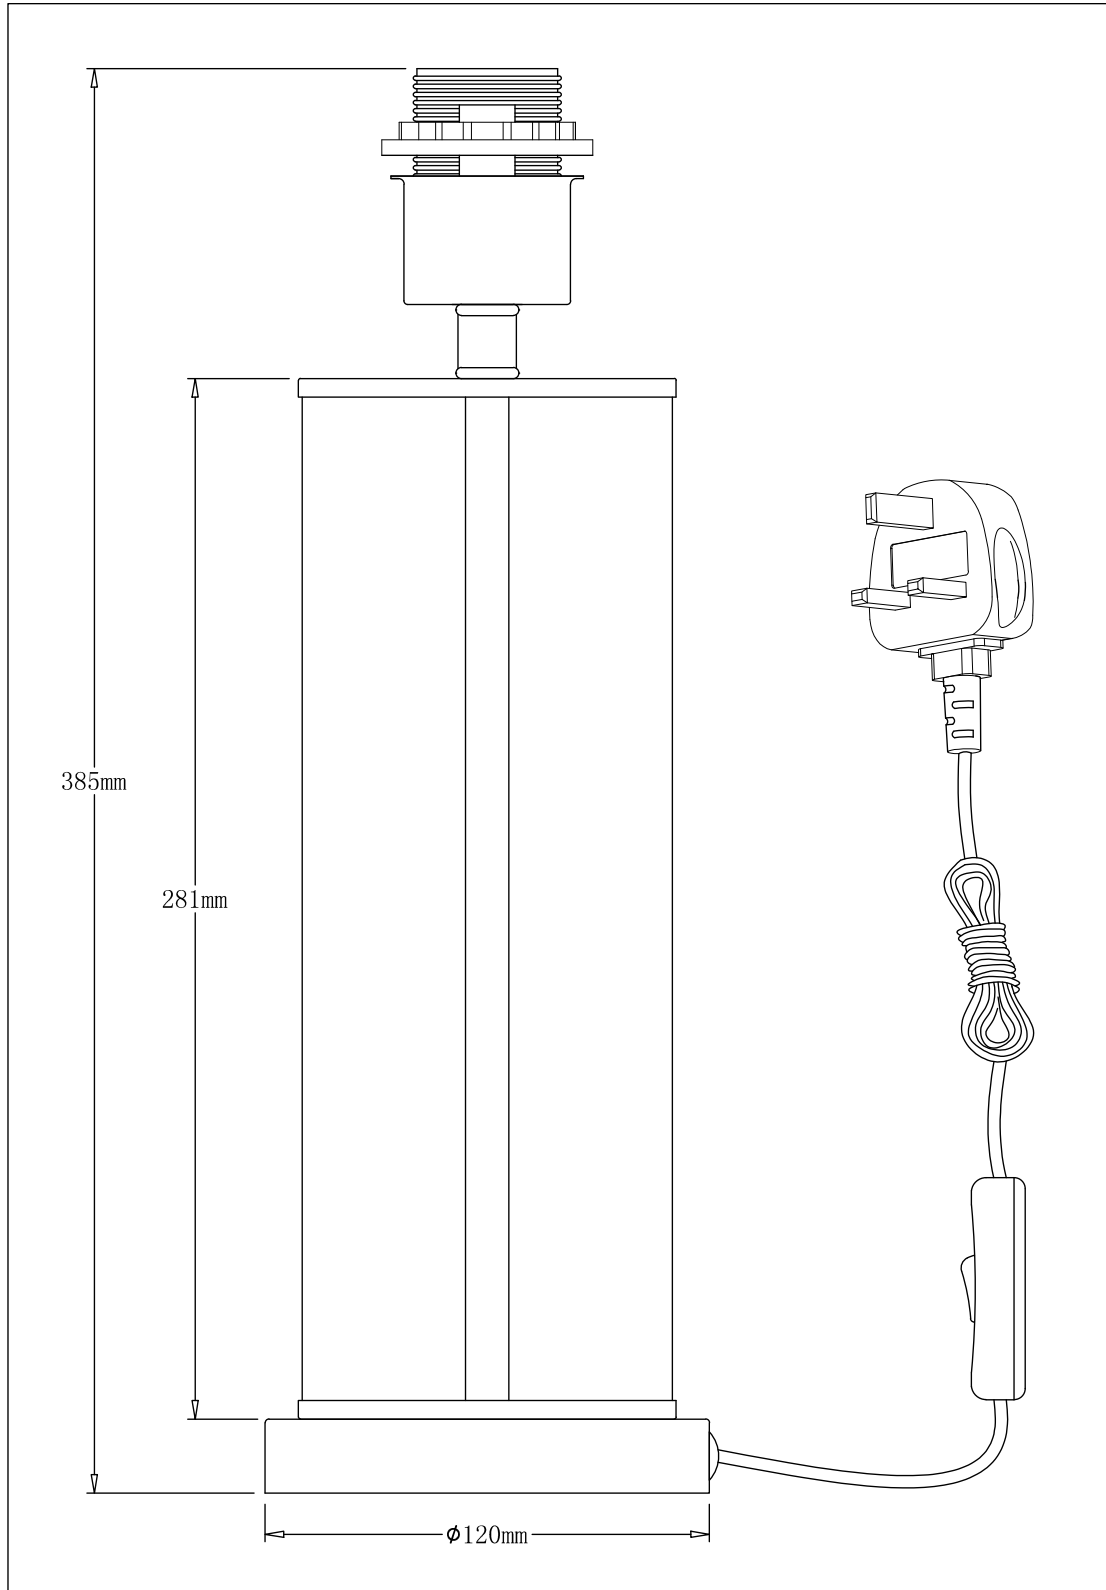

Aura - Satin Brass Table Lamp with Sage Green Fern Silver Shade

CERTIFICATION

CONTACT

www.firstchoicelighting.co.uk

info@firstchoicelighting.co.uk