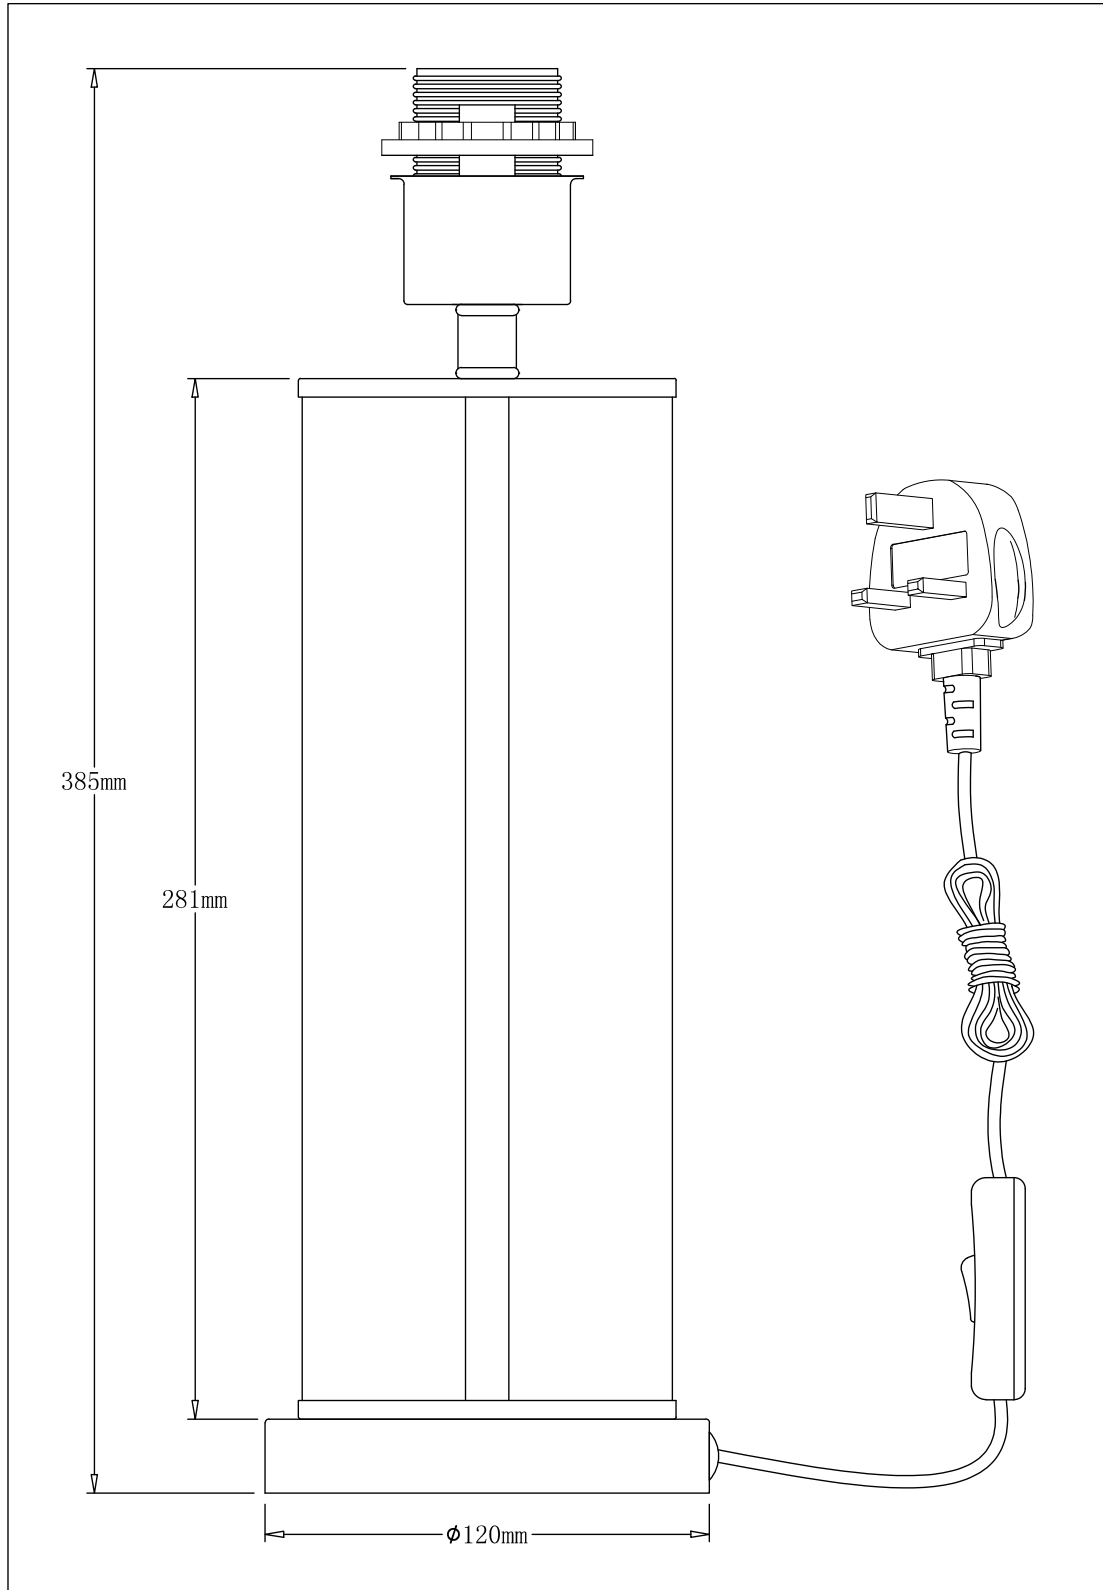

Set of 2 Aura - Satin Brass Table Lamps with Burgundy Fern Shades

CERTIFICATION

CONTACT

www.firstchoicelighting.co.uk

info@firstchoicelighting.co.uk