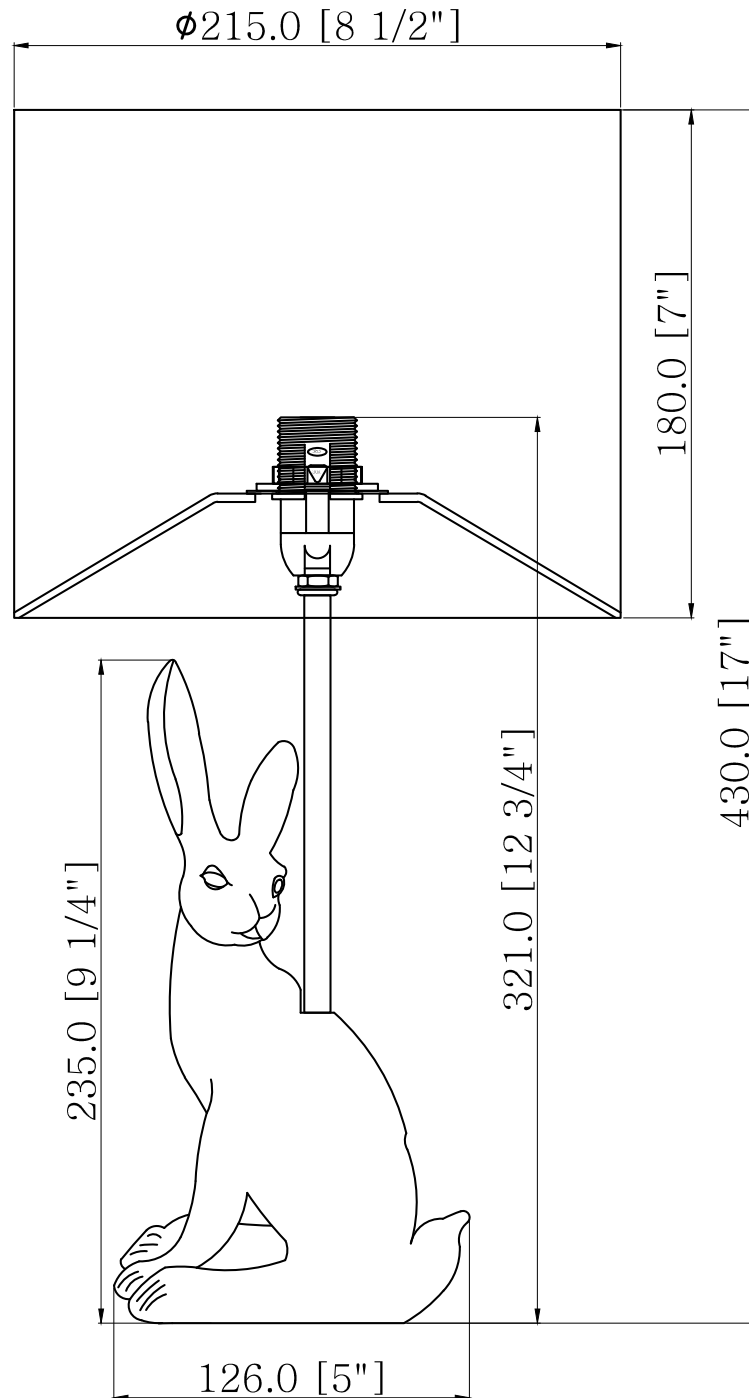

FCL-26150X2

Set of 2 Henrietta - Antique Gold Rabbit Table Lamps Grey Linen Shade

CERTIFICATION

CONTACT

www.firstchoicelighting.co.uk

info@firstchoicelighting.co.uk