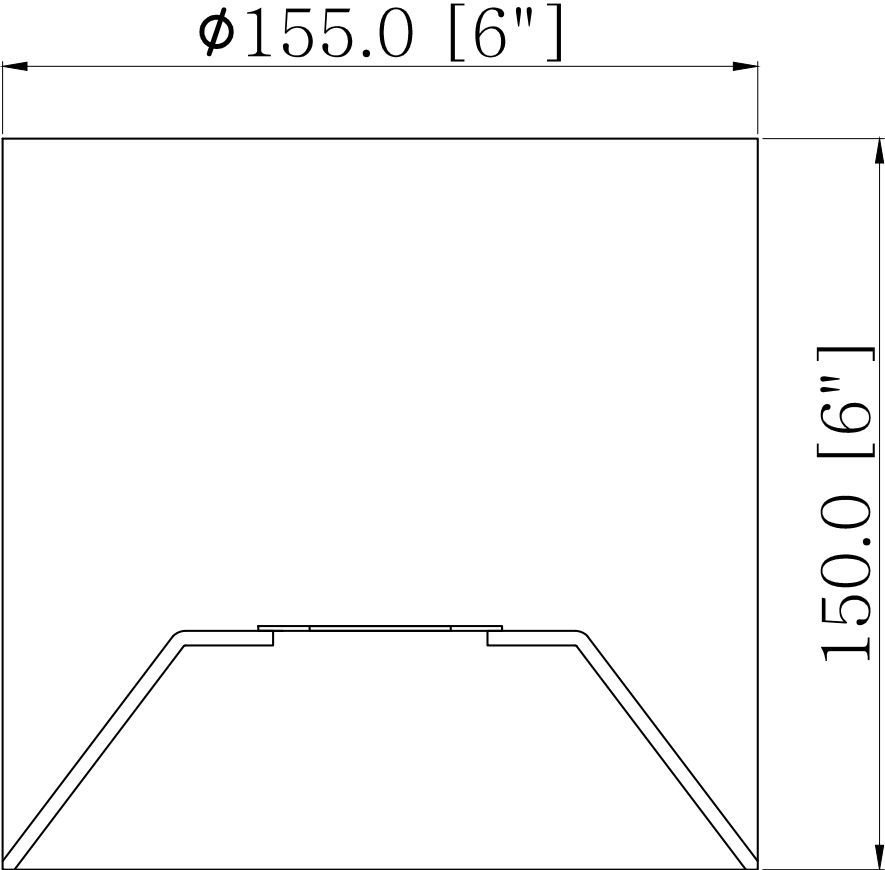

CERTIFICATION

CONTACT

www.firstchoicelighting.co.uk

info@firstchoicelighting.co.uk