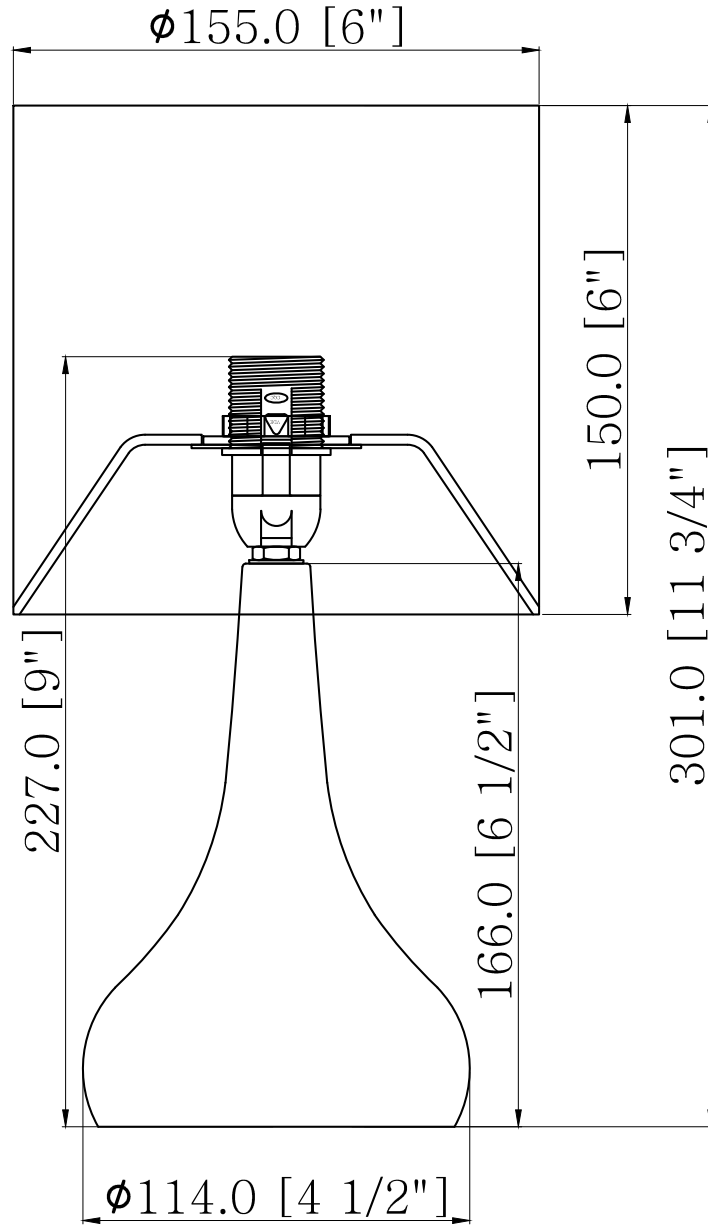

CERTIFICATION

CONTACT

www.firstchoicelighting.co.uk

info@firstchoicelighting.co.uk