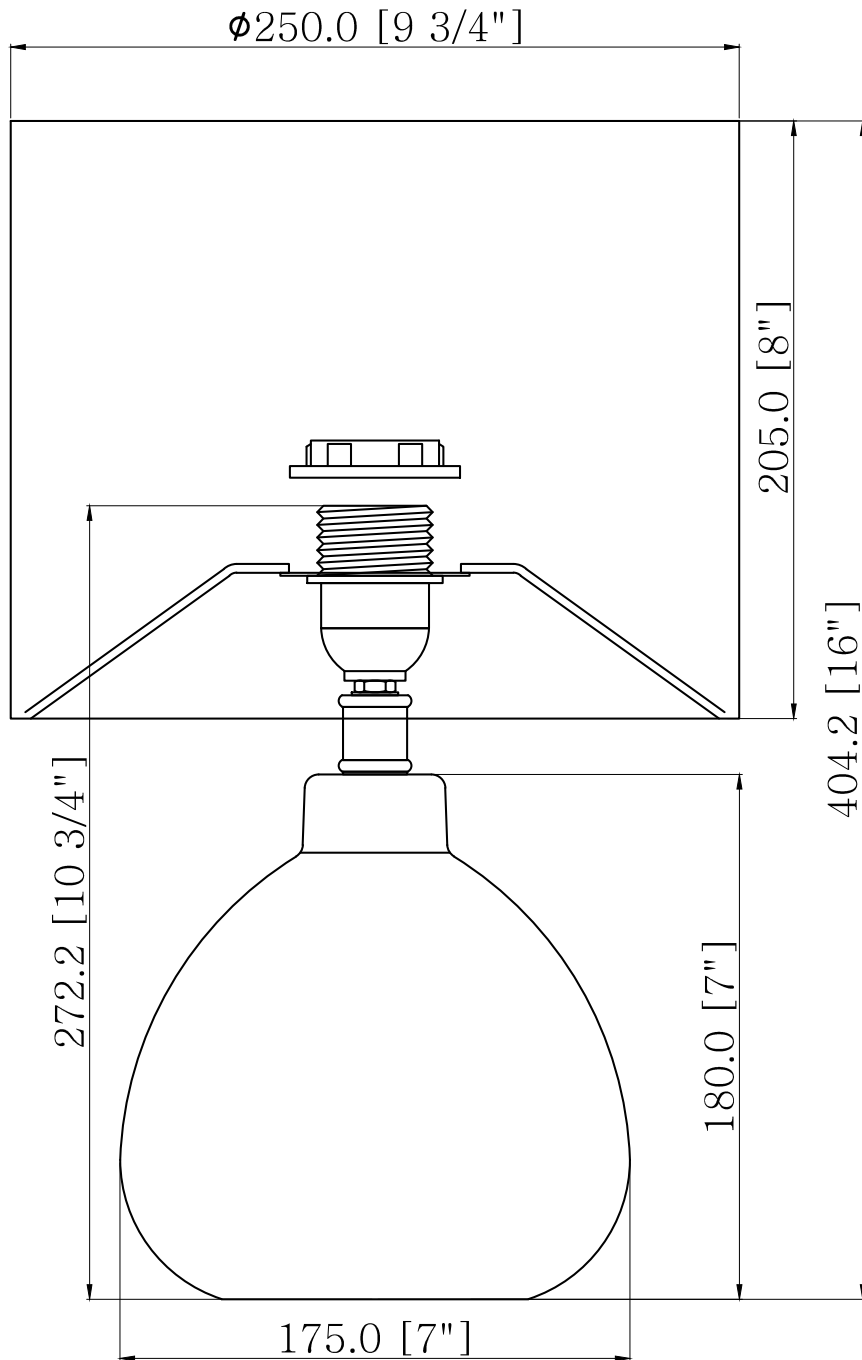

Tuscan - White Ceramic Lamp with Grey Pleated Velvet Shade

CERTIFICATION

CONTACT

www.firstchoicelighting.co.uk

info@firstchoicelighting.co.uk