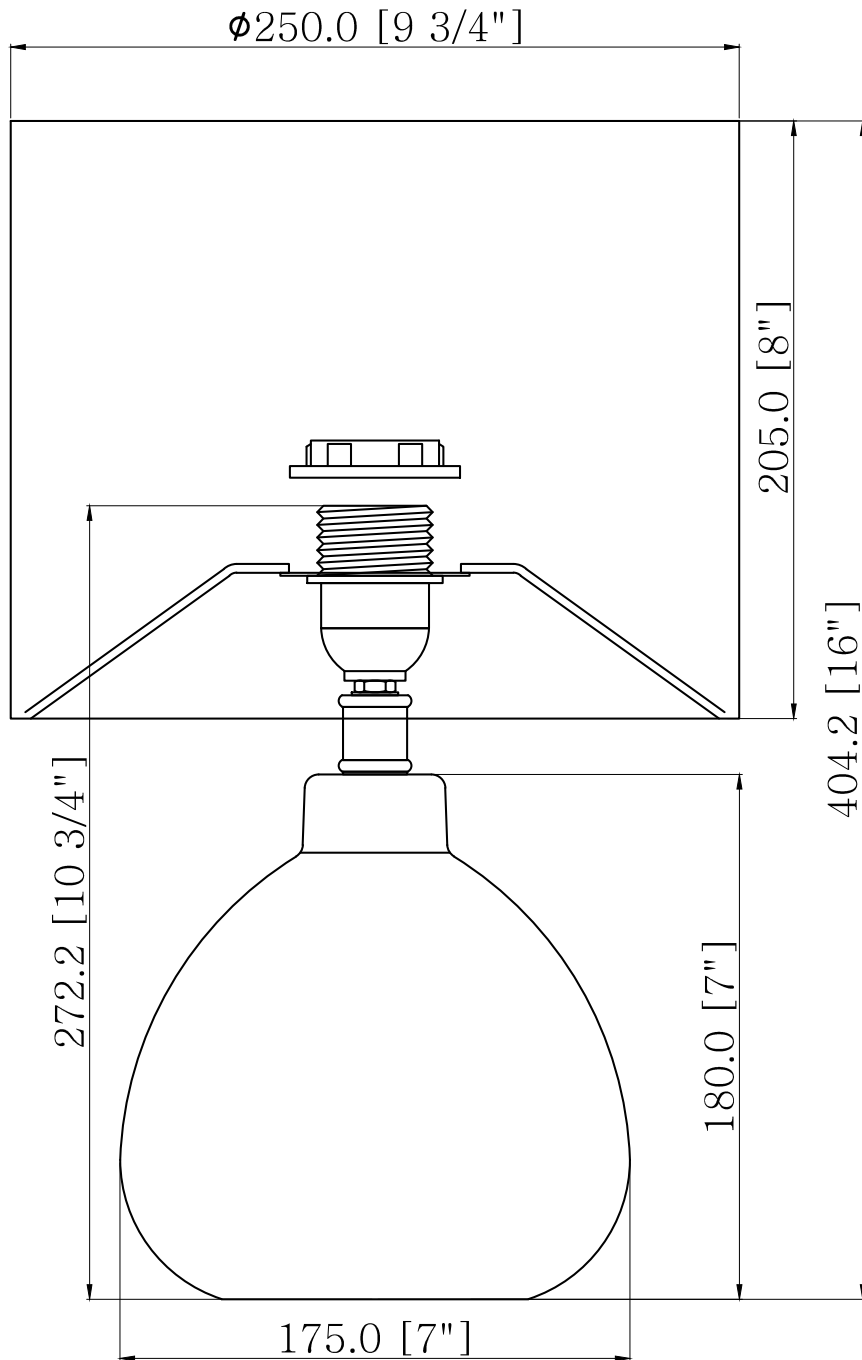

FCL-26160_27120X2

Set of 2 Tuscan - White Ceramic Lamps with Grey Pleated Velvet Shade

CERTIFICATION

CONTACT

www.firstchoicelighting.co.uk

info@firstchoicelighting.co.uk