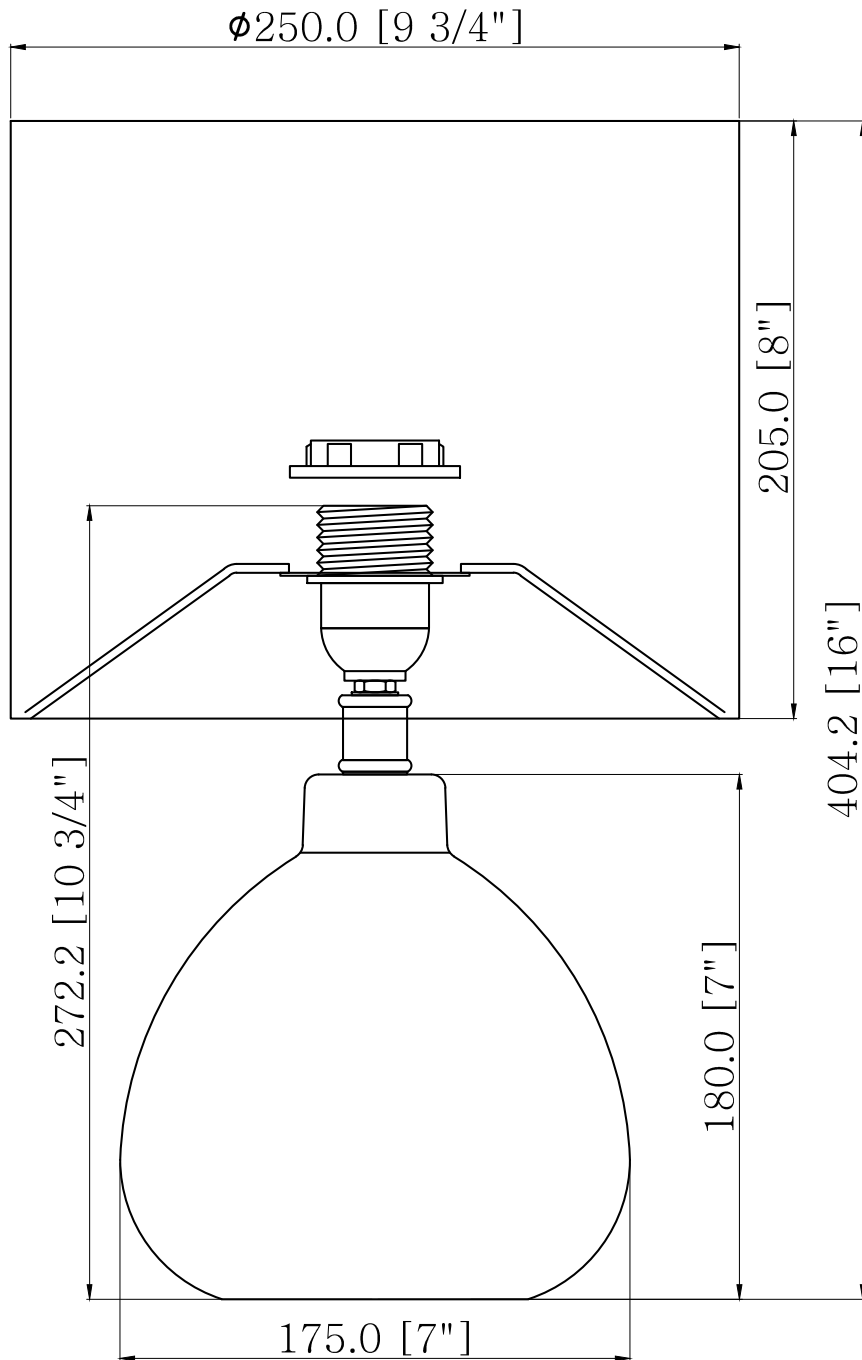

CERTIFICATION

CONTACT

www.firstchoicelighting.co.uk

info@firstchoicelighting.co.uk