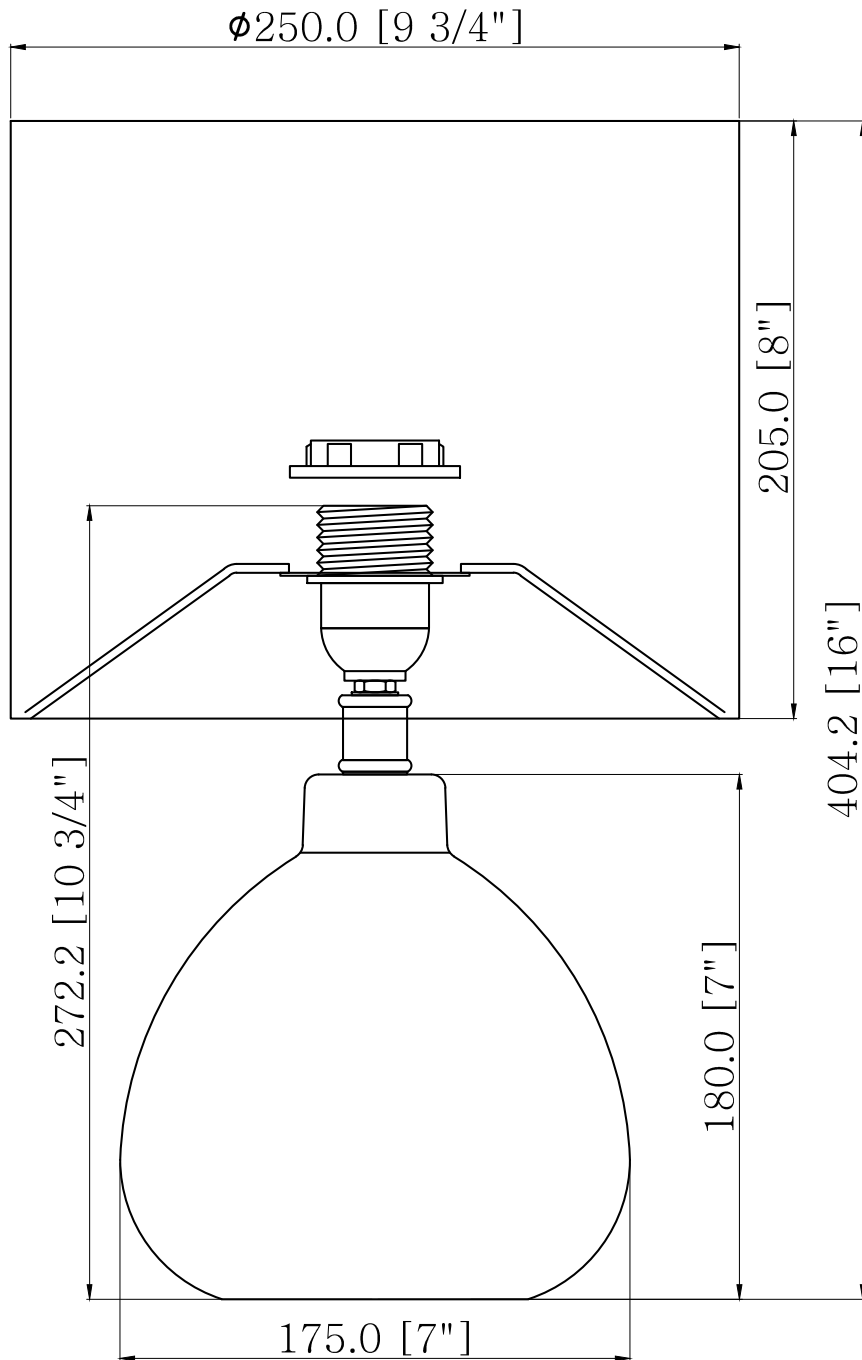

Set of 2 Tuscan - White Ceramic Lamps with Green Pleated Velvet Shade

CERTIFICATION

CONTACT

www.firstchoicelighting.co.uk

info@firstchoicelighting.co.uk