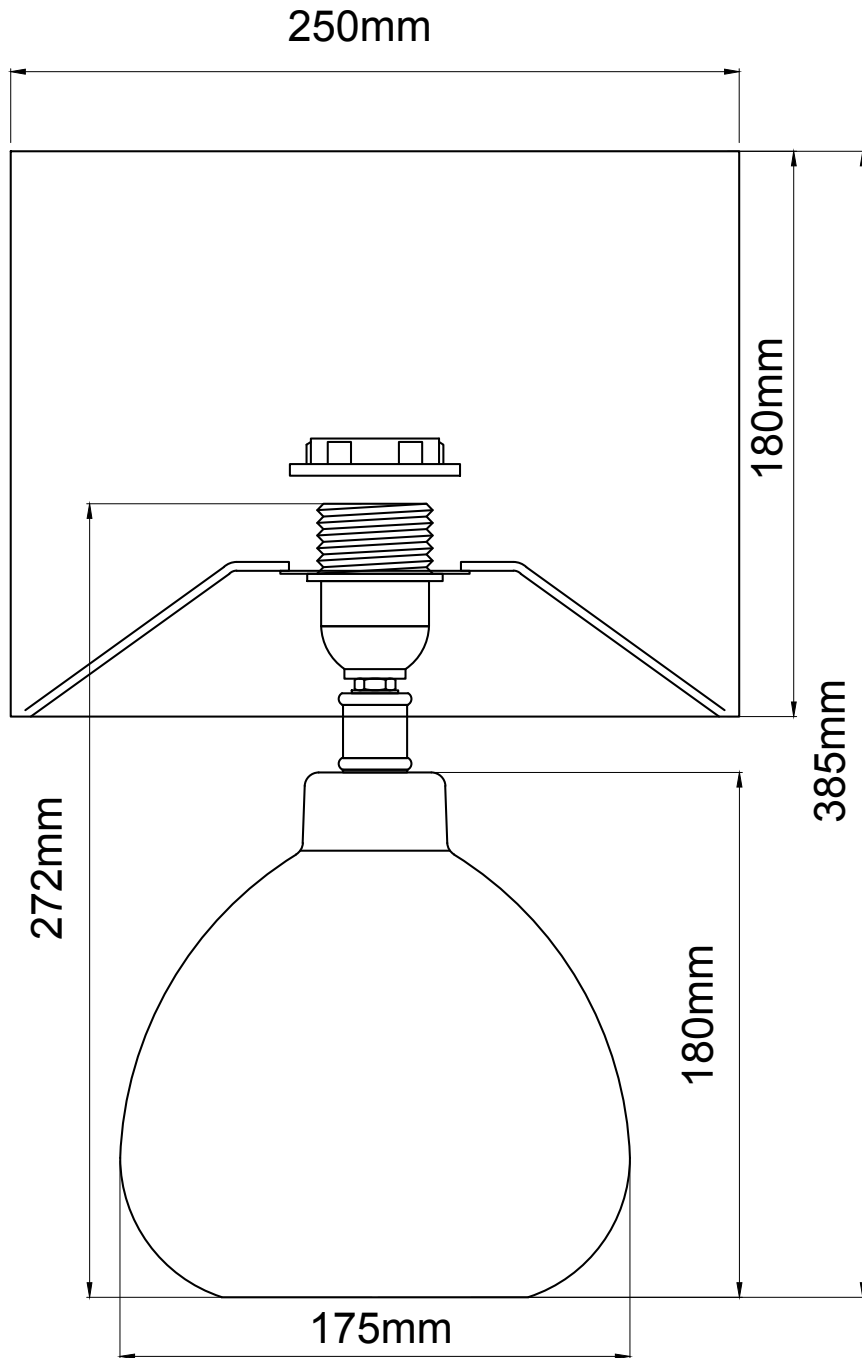

Set of 2 Tuscan - White Ceramic Lamps with Dark Green Velvet Shade

CERTIFICATION

CONTACT

www.firstchoicelighting.co.uk

info@firstchoicelighting.co.uk