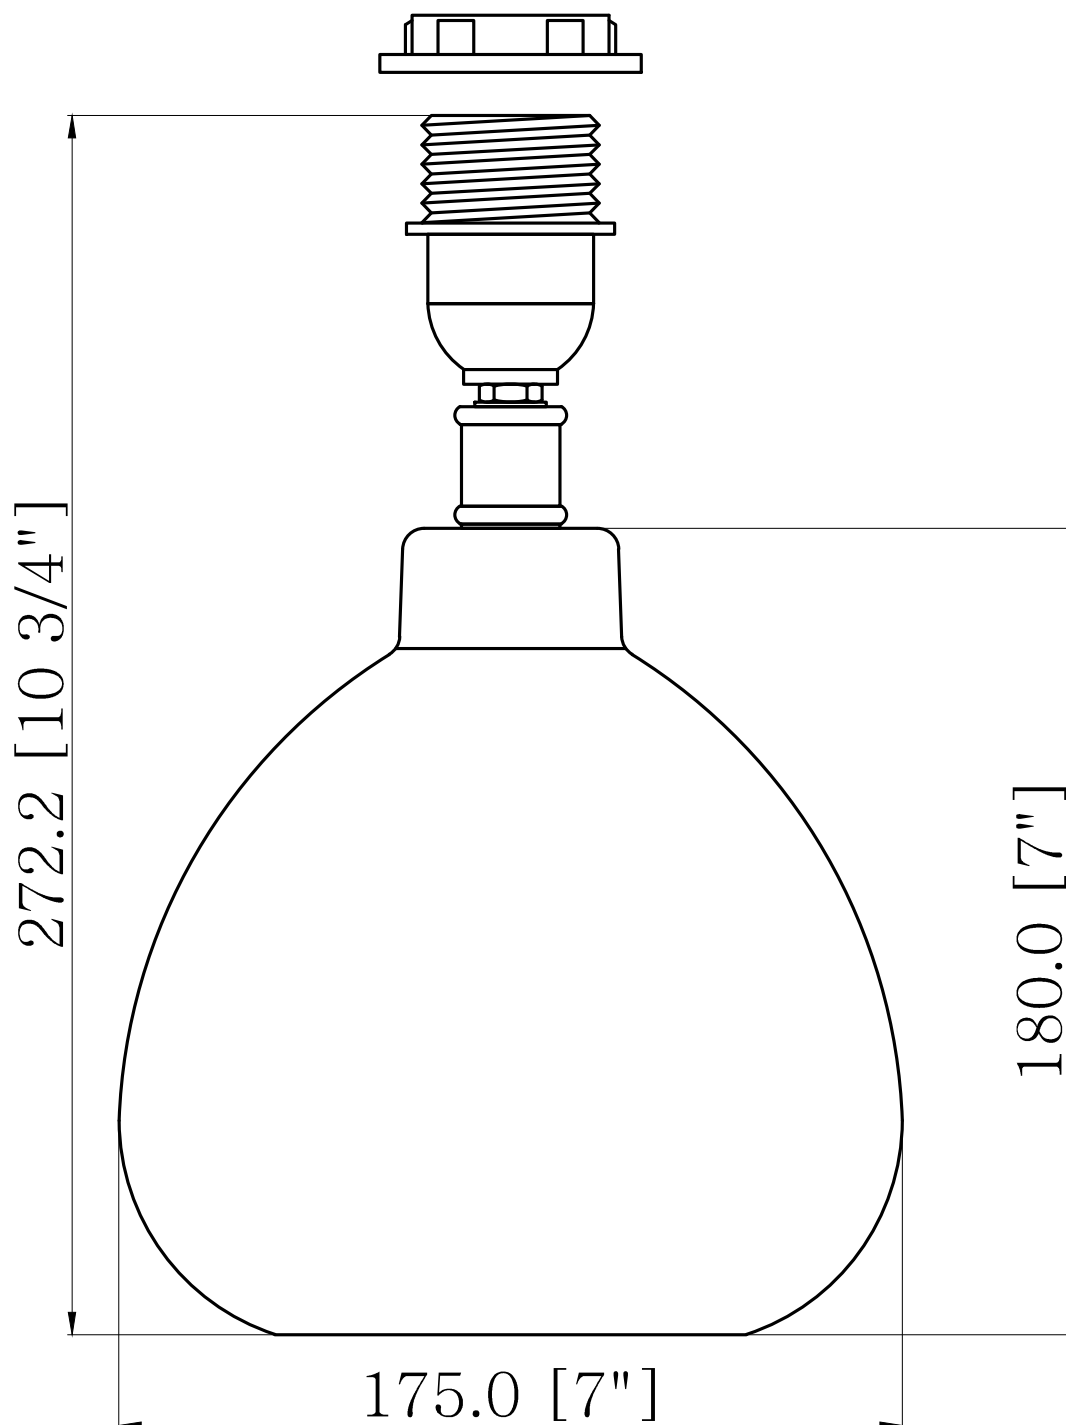

CERTIFICATION

CONTACT

www.firstchoicelighting.co.uk

info@firstchoicelighting.co.uk