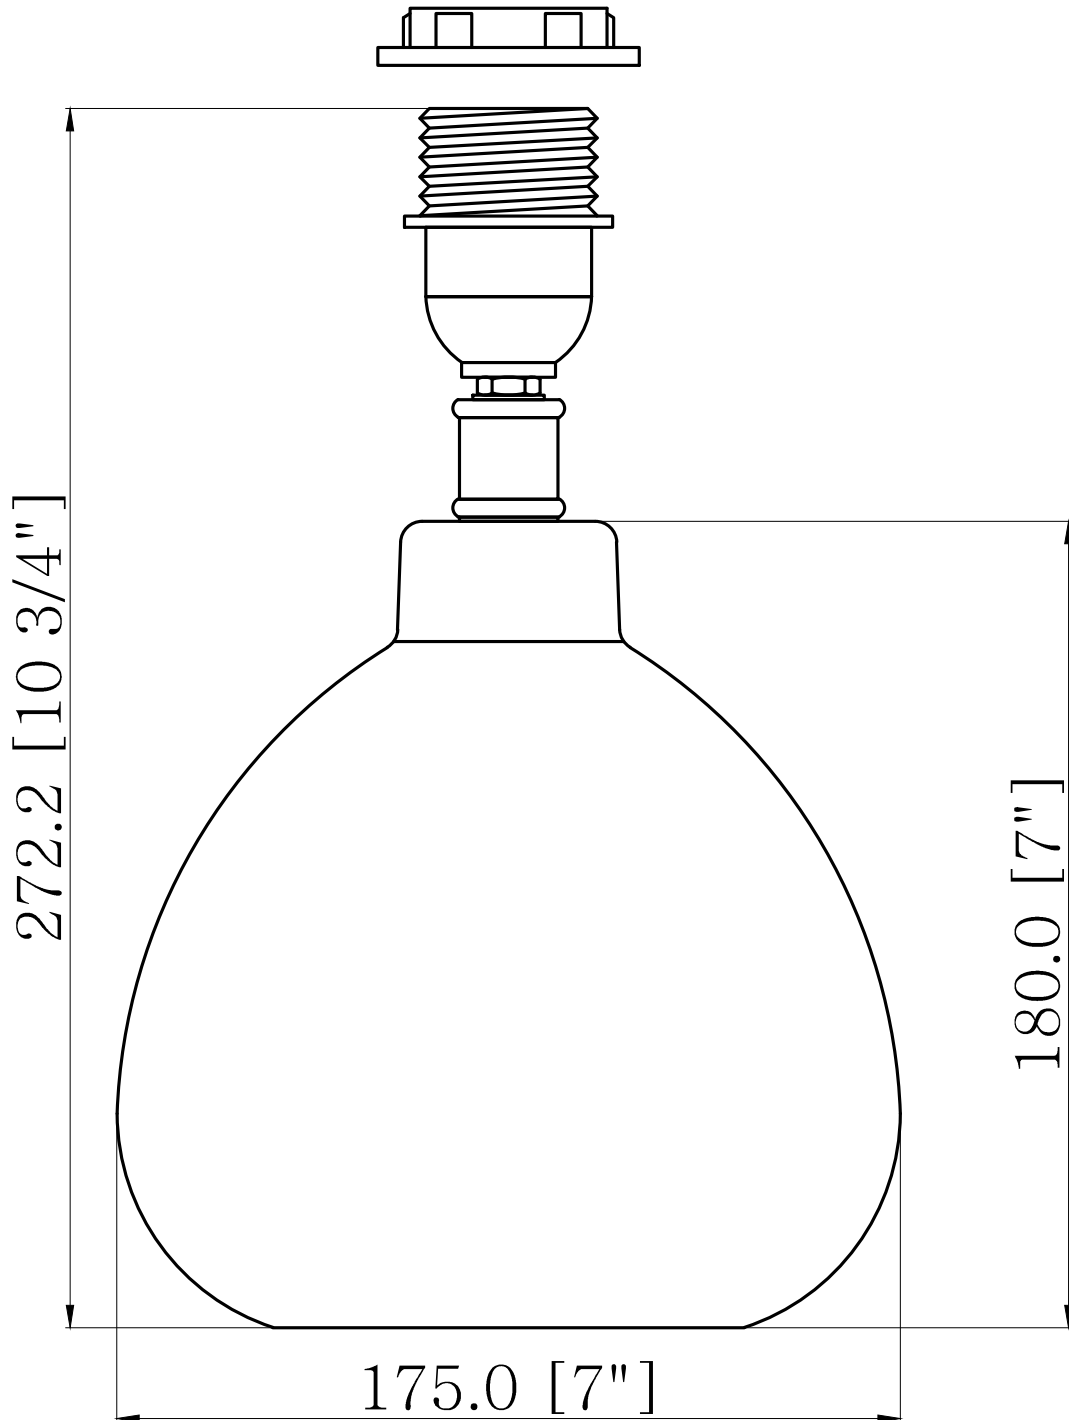

CERTIFICATION

CONTACT

www.firstchoicelighting.co.uk

info@firstchoicelighting.co.uk