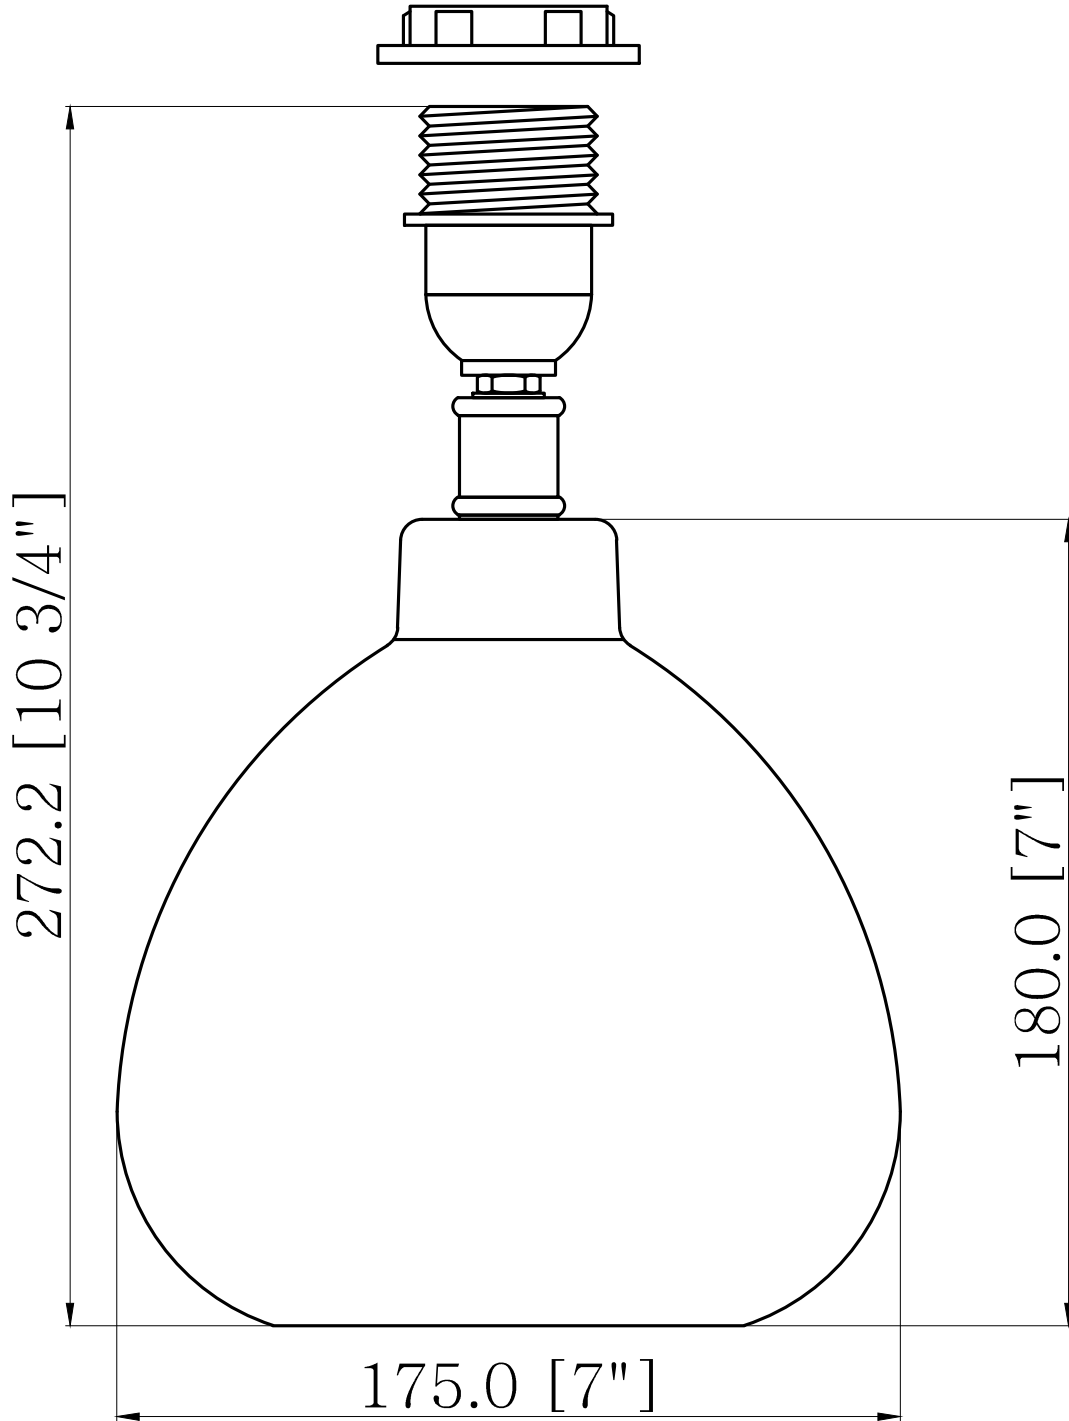

CERTIFICATION

CONTACT

www.firstchoicelighting.co.uk

info@firstchoicelighting.co.uk