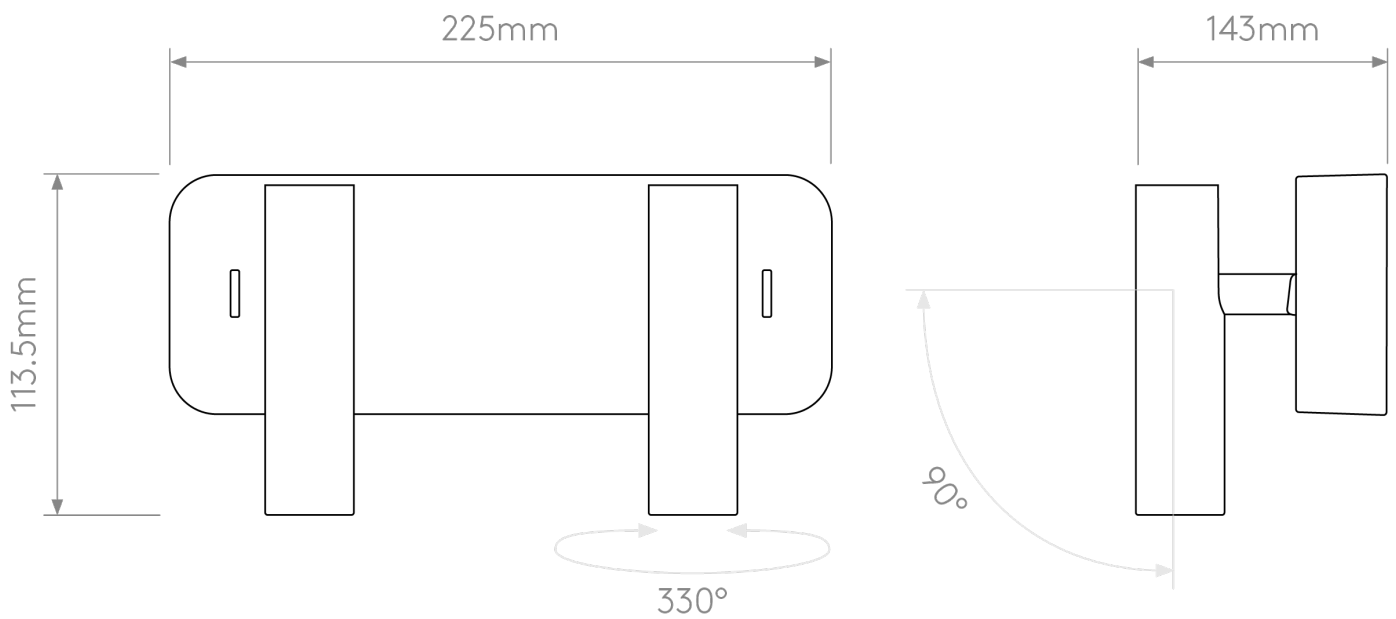

Astro Lighting - Enna - 1058192 - LED Black Reading Wall Light

CONTACT