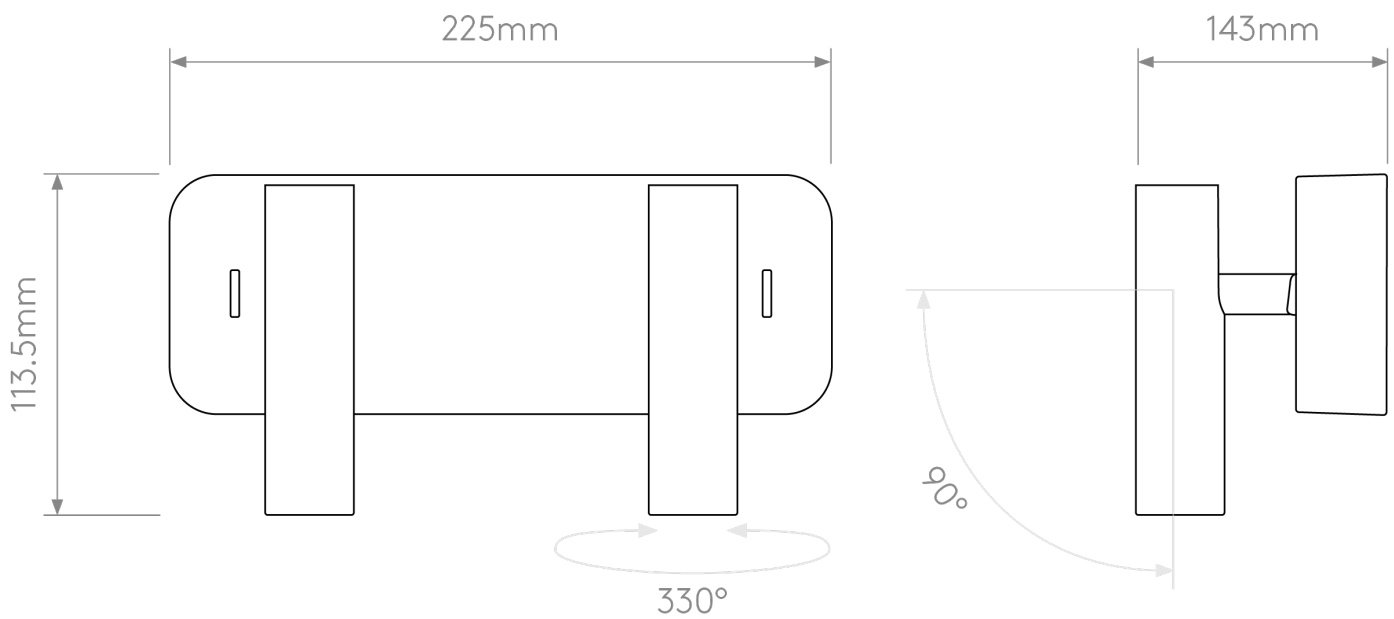

Astro Lighting - Enna - 1058195 - LED Nickel Reading Wall Light

CONTACT