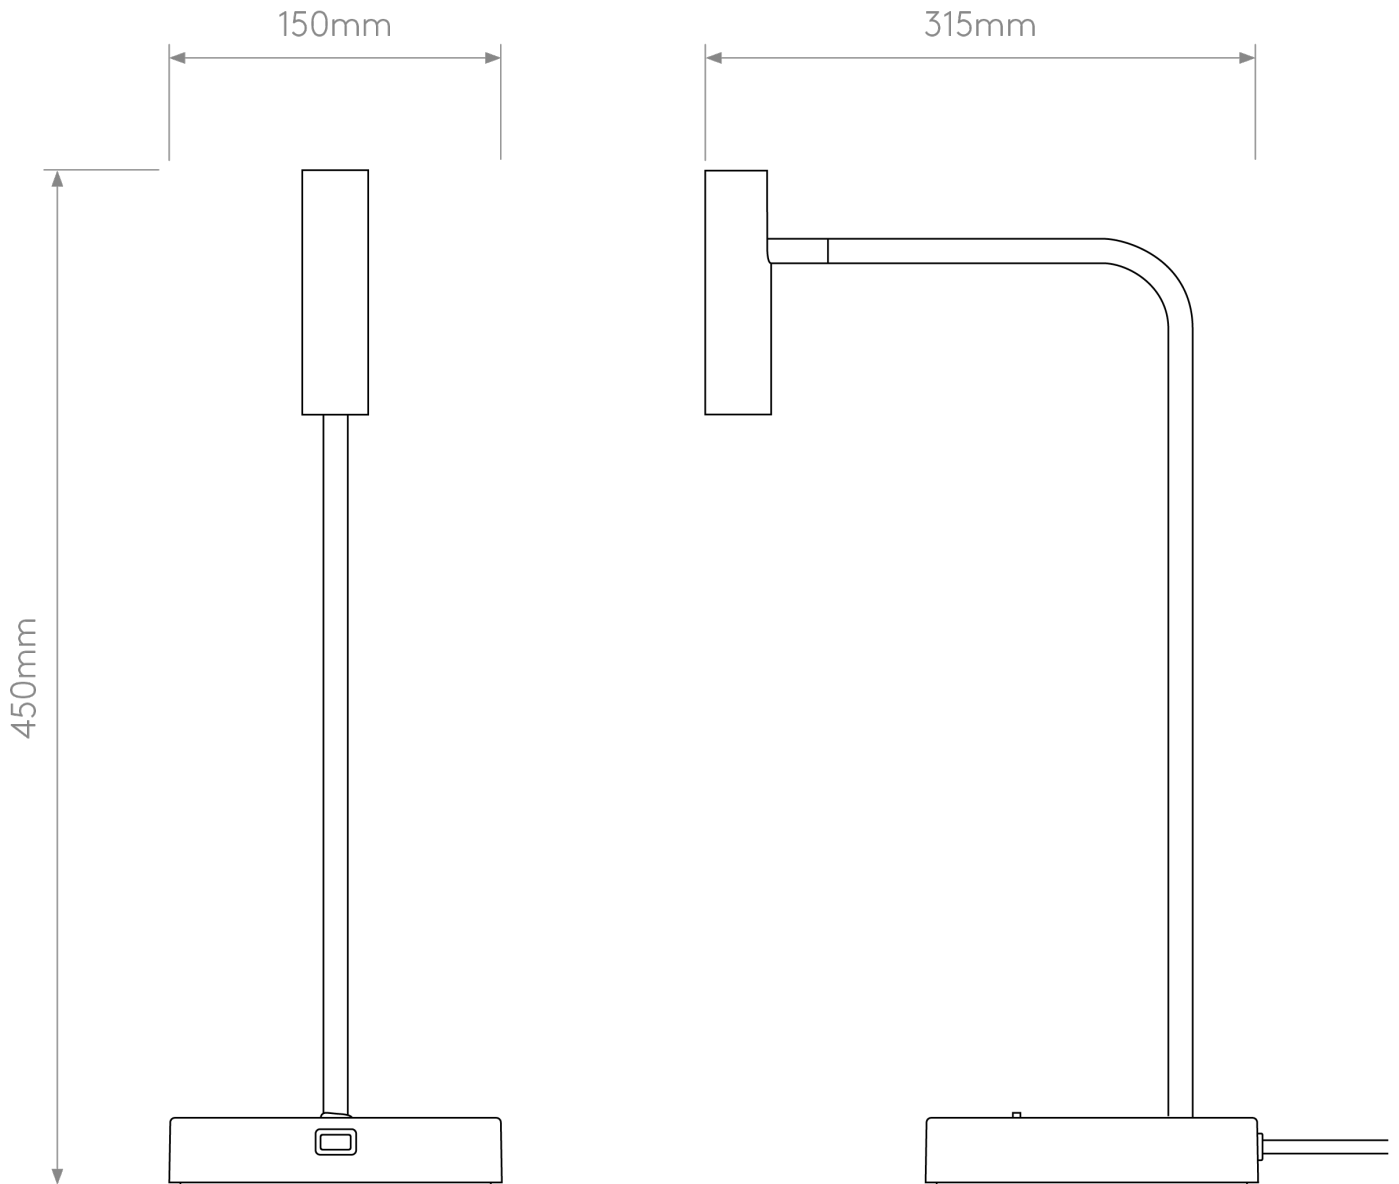

Astro Lighting - Enna - 1058210 - LED Black Task Table Lamp

CONTACT