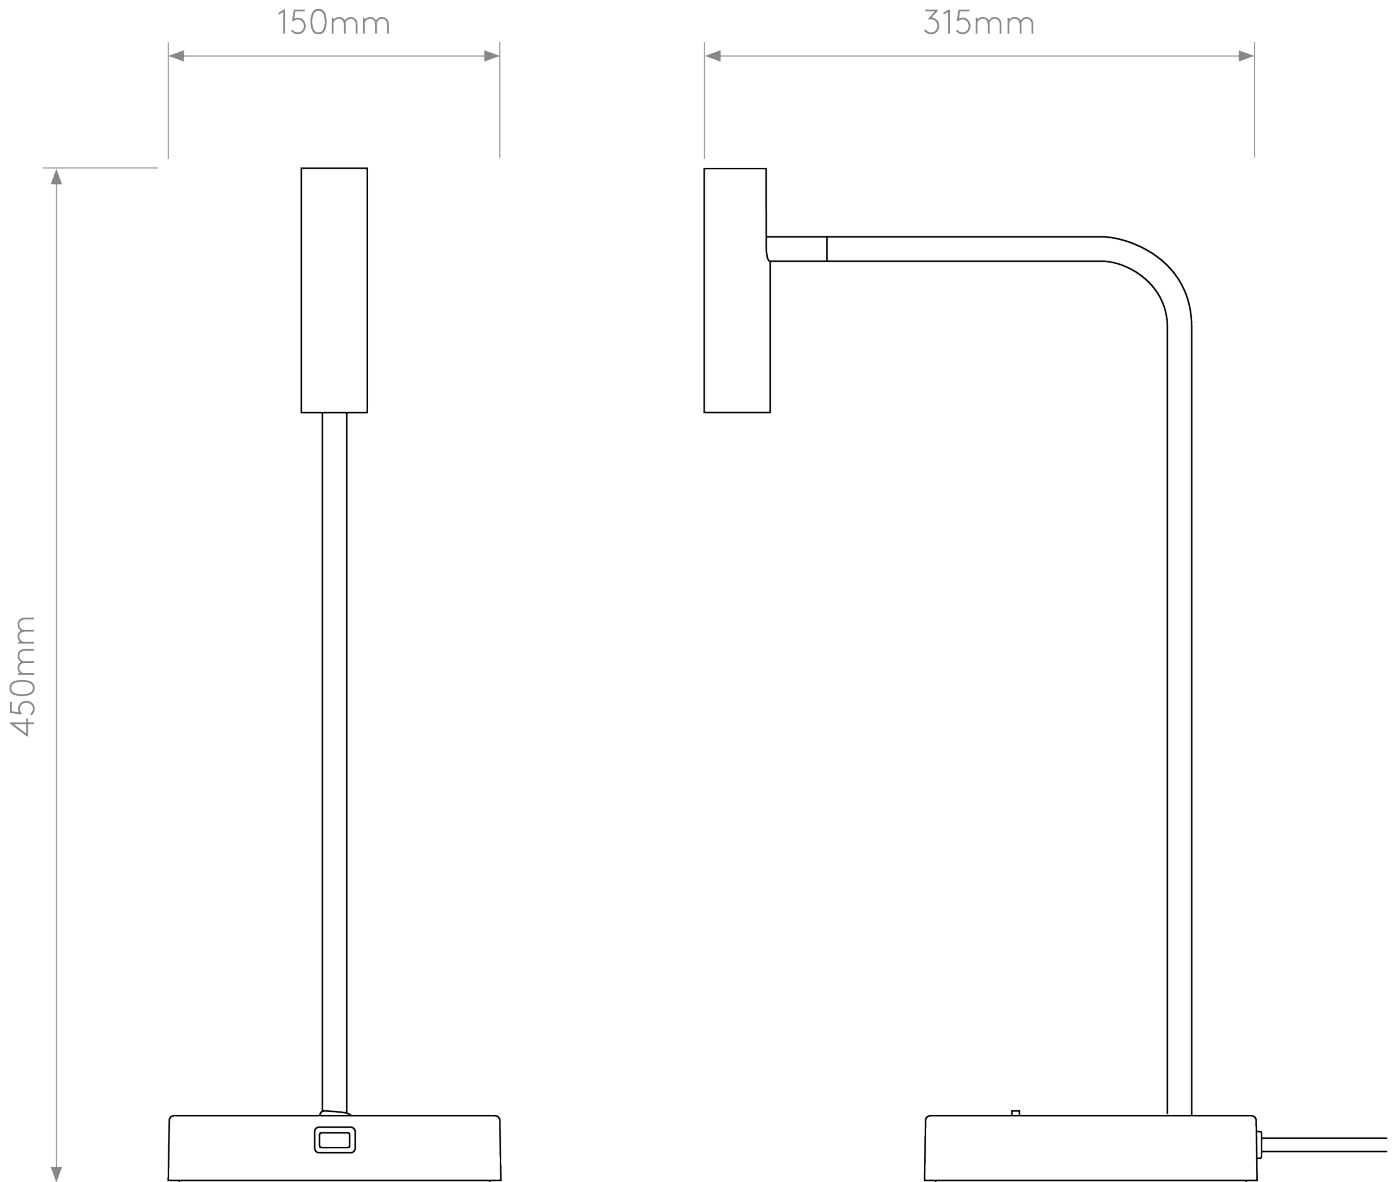

Astro Lighting - Enna - 1058212 - LED White Task Table Lamp

CONTACT