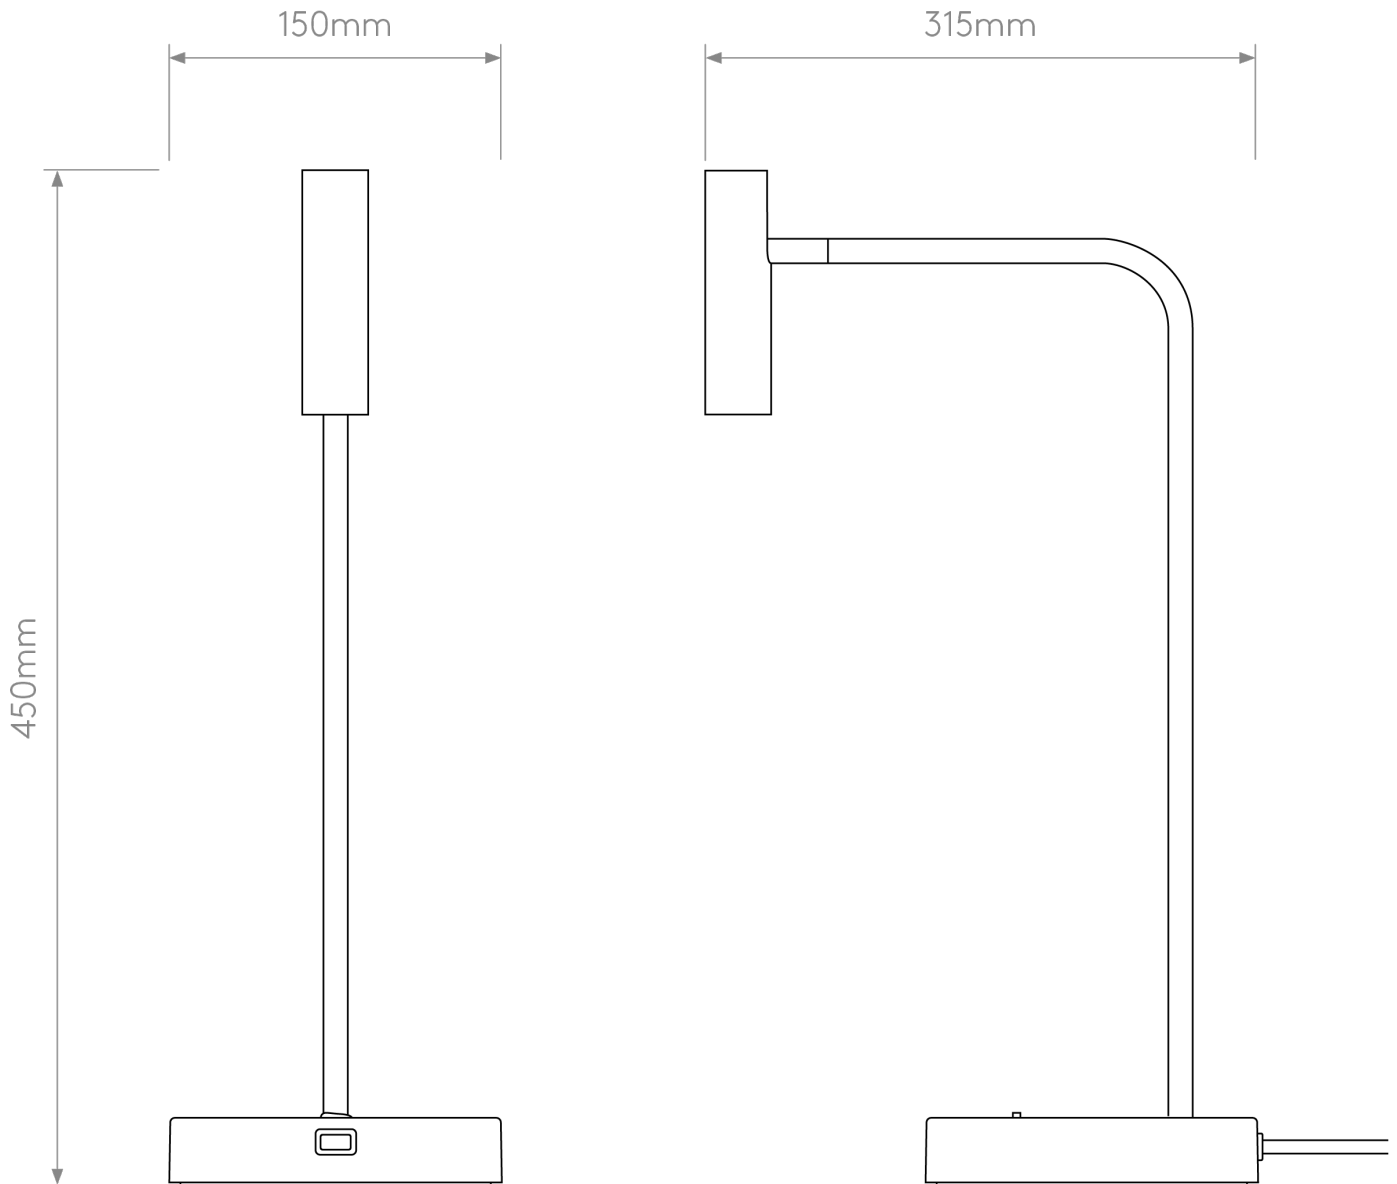

Astro Lighting - Enna - 1058214 - LED Gold Task Table Lamp

**CONTACT**