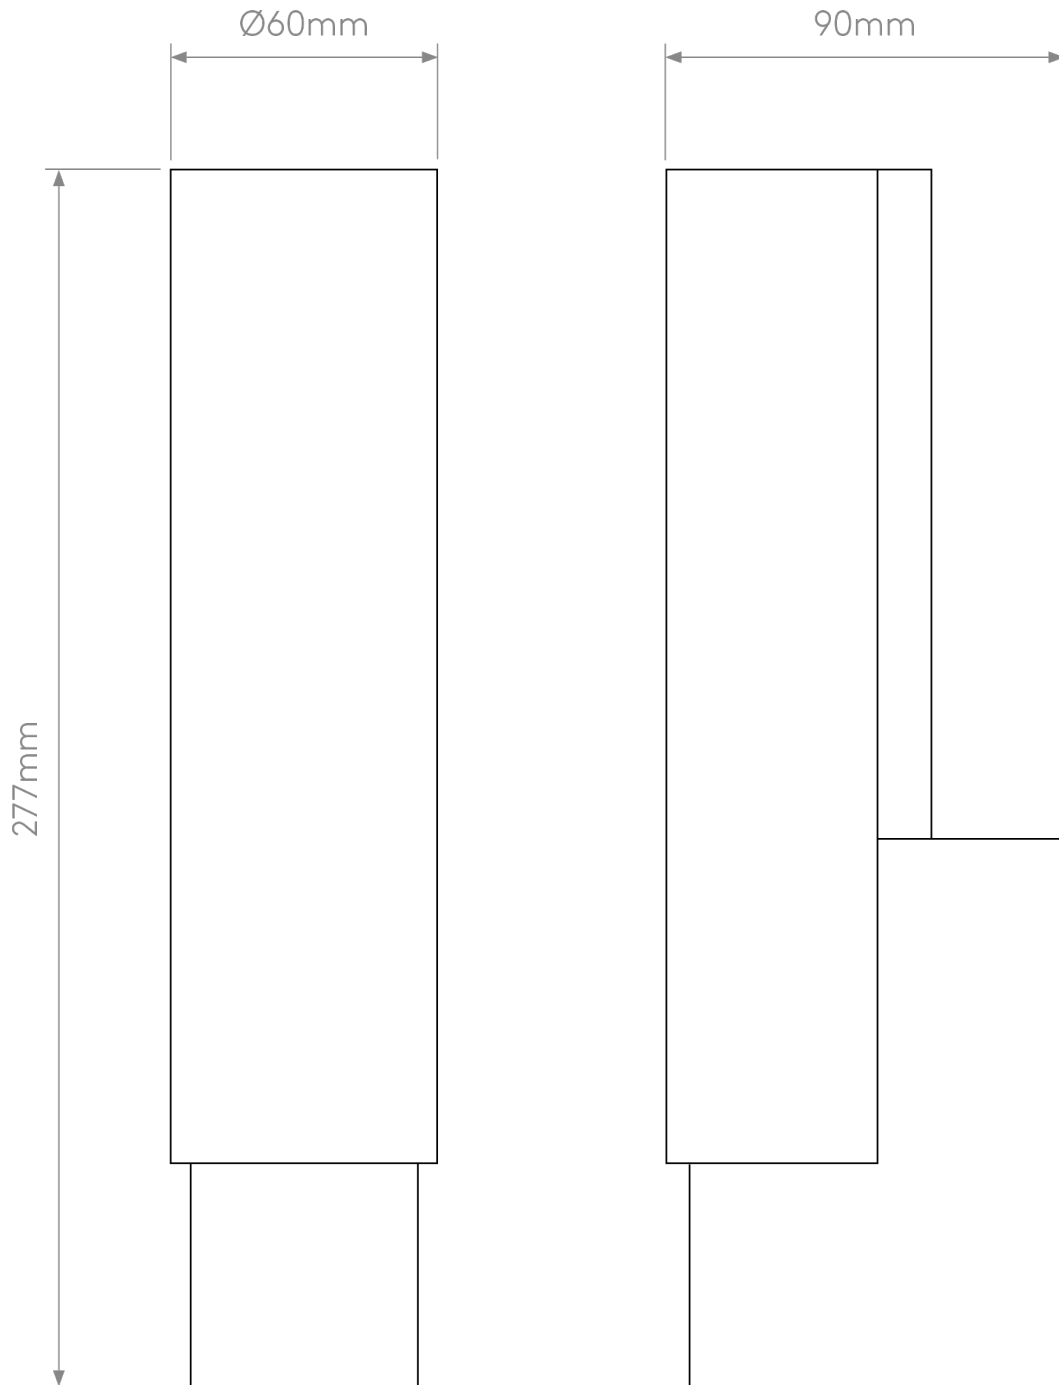

Astro Lighting - Kyoto - 1060017 - LED Black White Glass IP44 Bathroom Wall Light

CONTACT