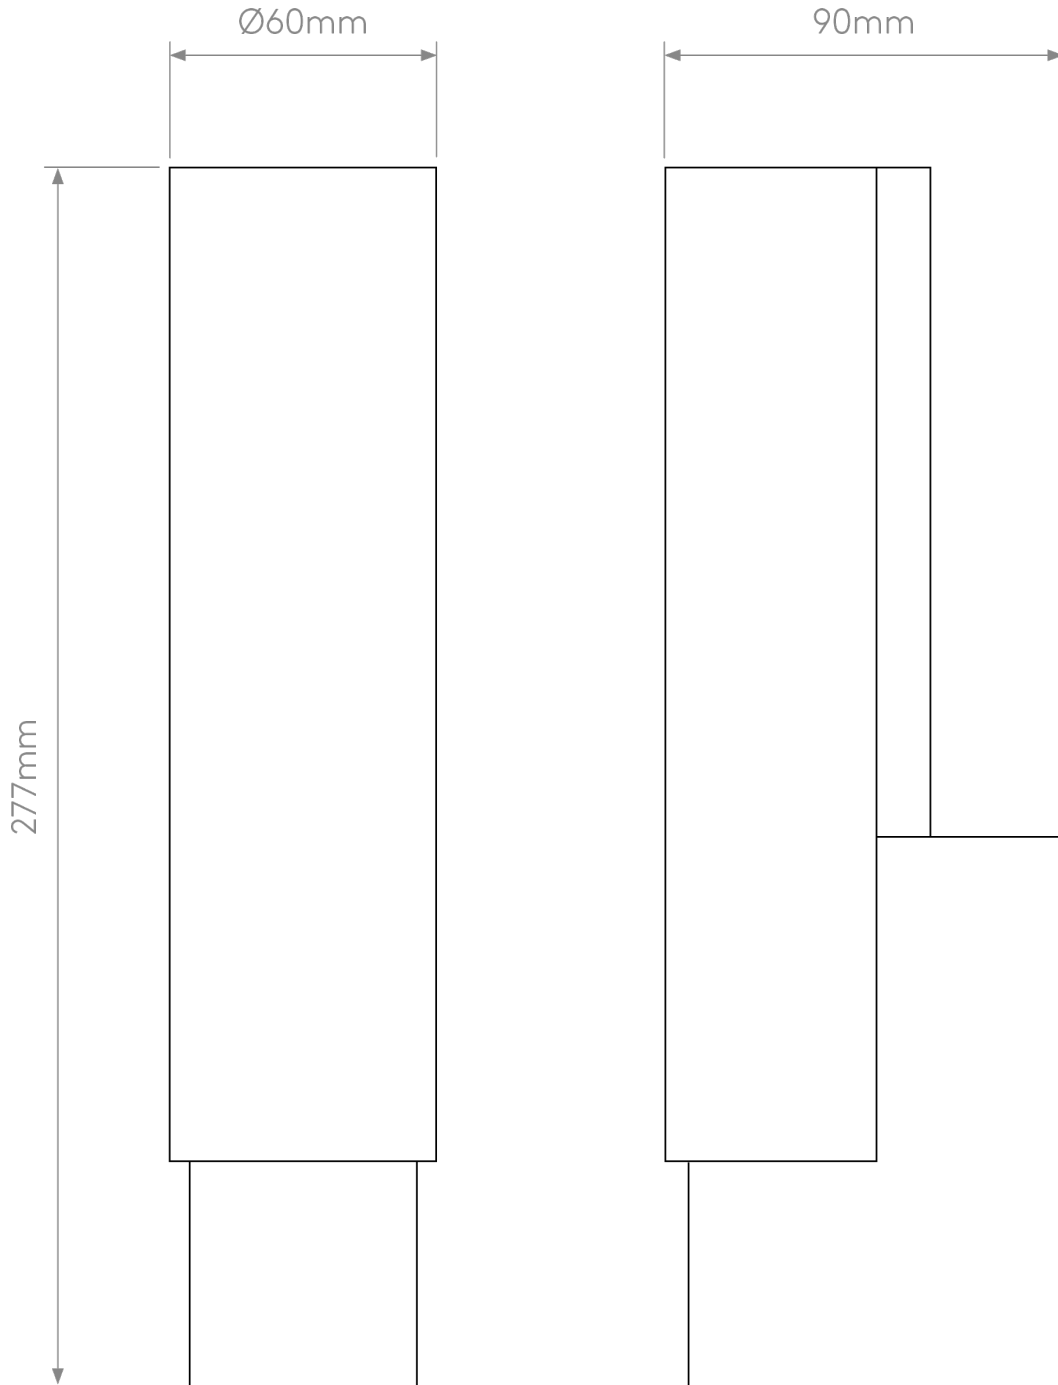

Astro Lighting - Kyoto - 1060018 - LED Chrome White Glass IP44 Bathroom Wall Light

**CONTACT**