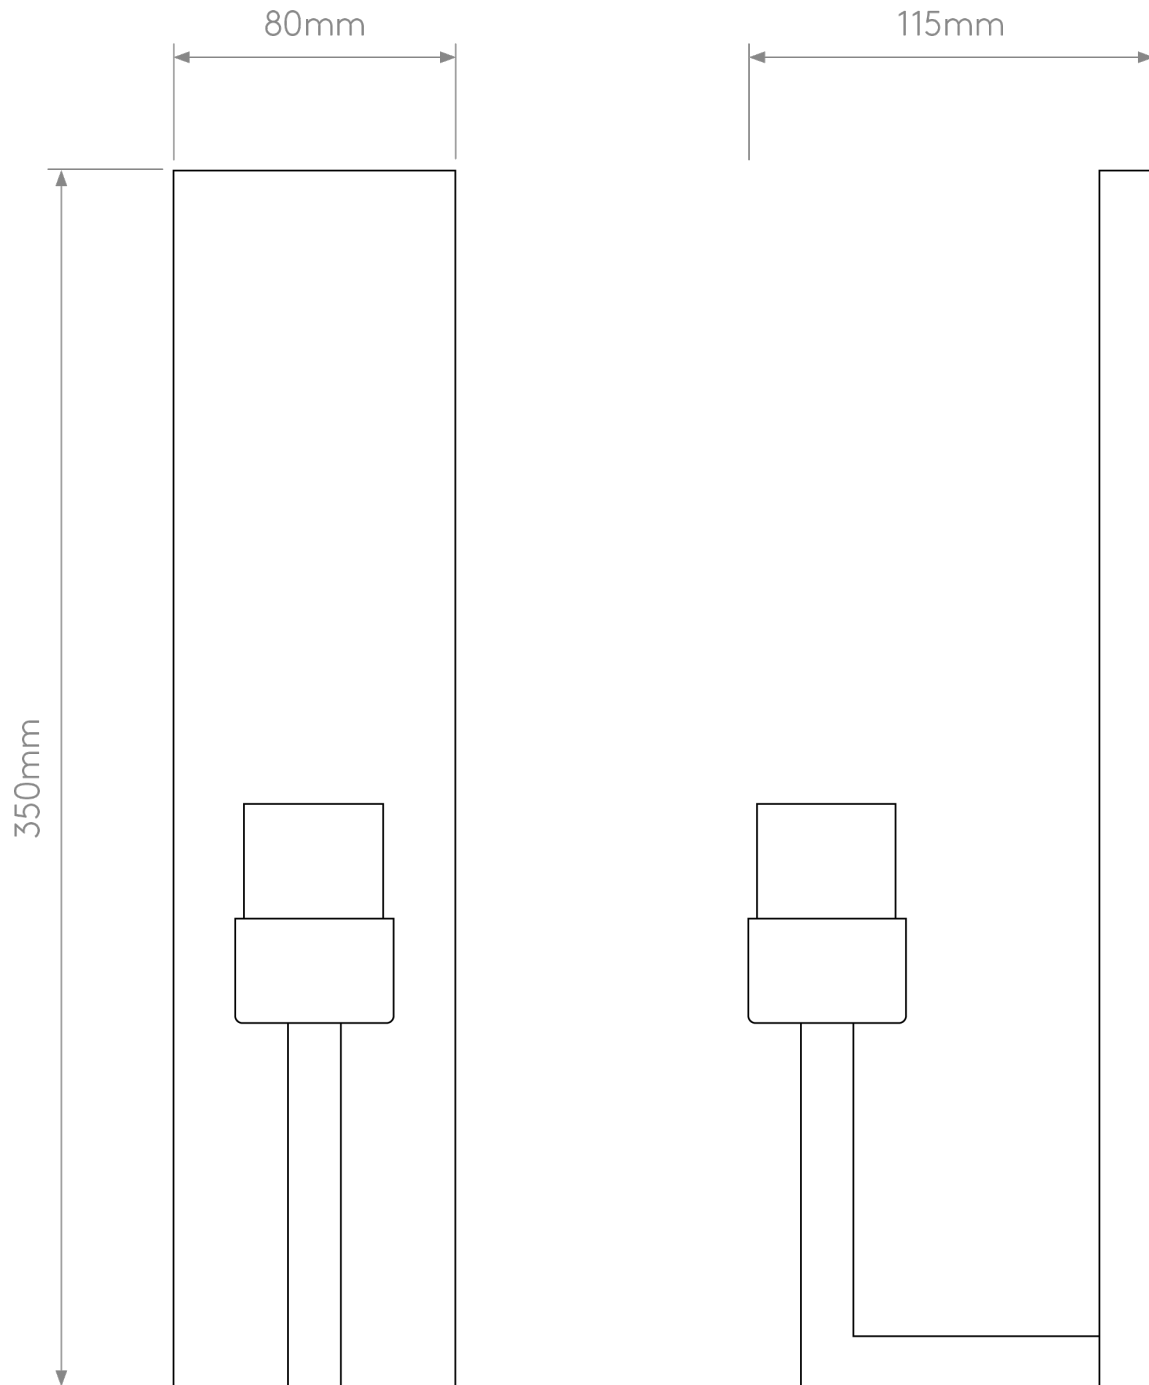

Astro Lighting - Riva - 1214015 - Black IP44 Excluding Shade Bathroom Wall Light

CONTACT