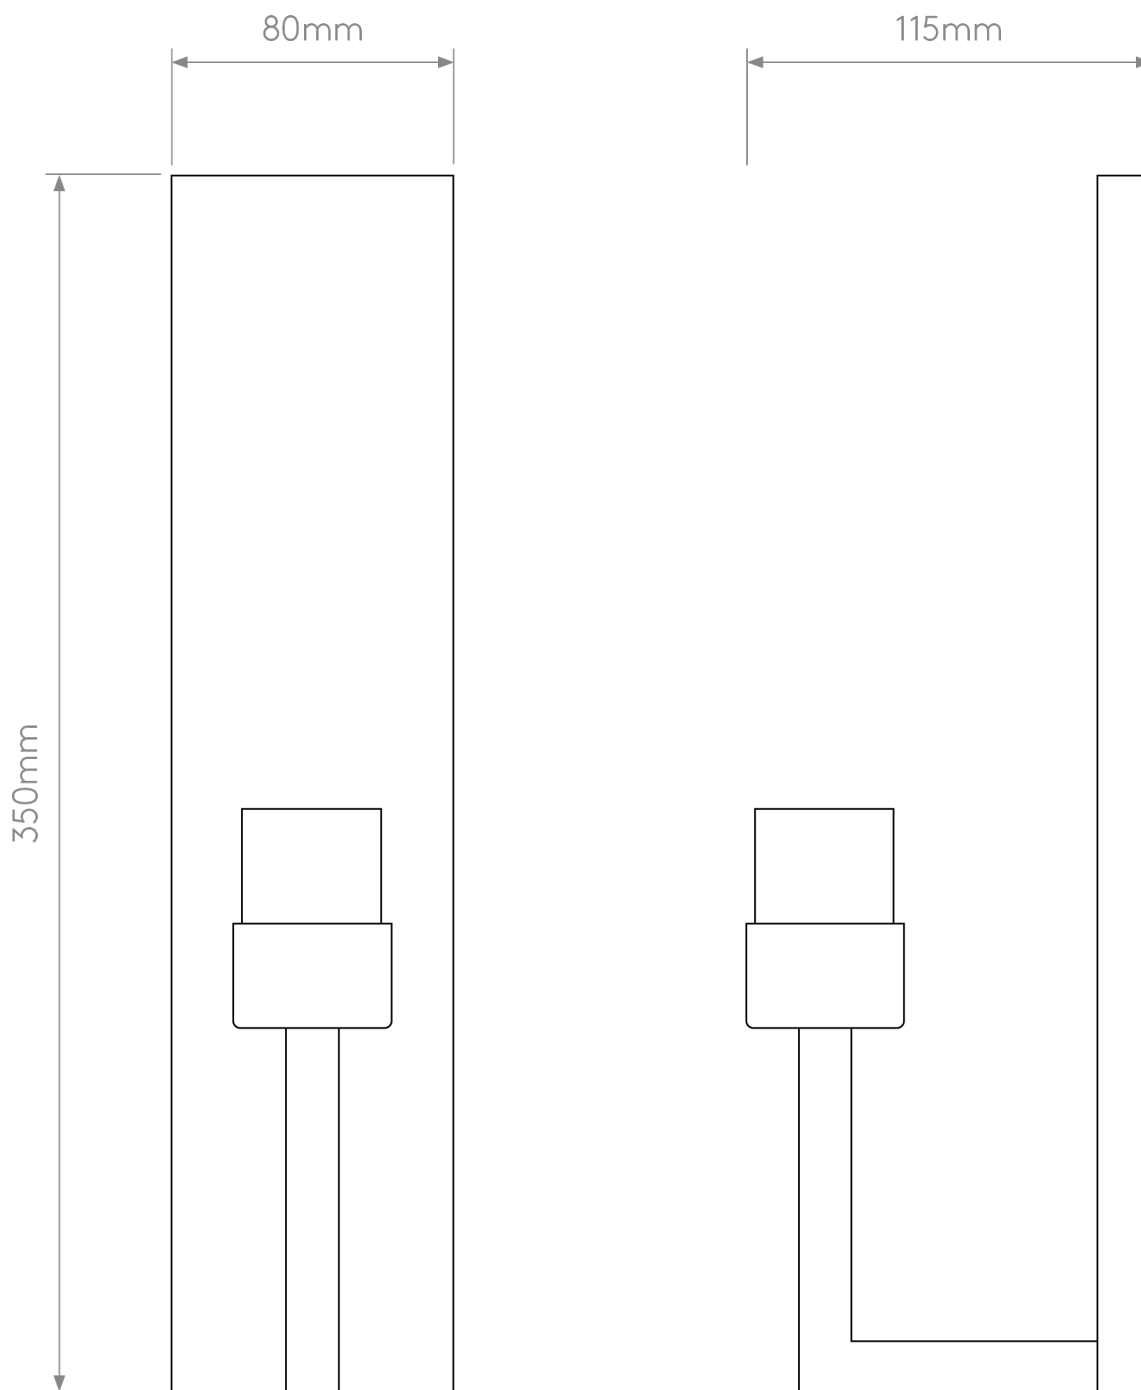

Astro Lighting - Riva - 5018004 & 1214015 - Black White IP44 Bathroom Wall Light

CONTACT