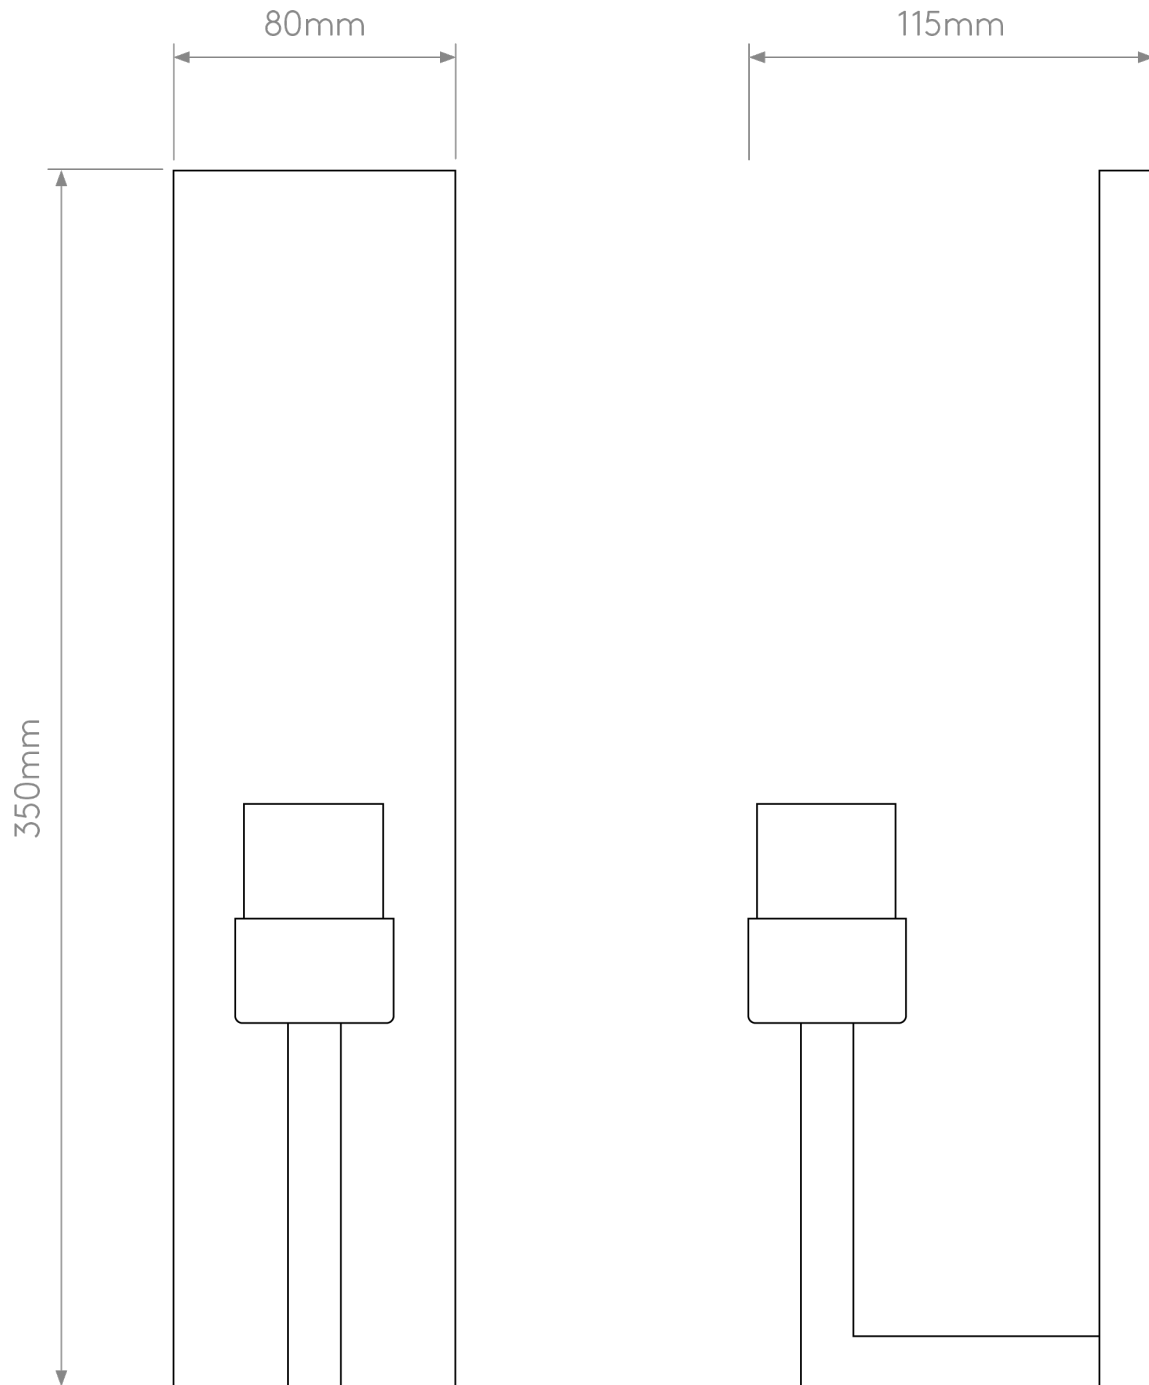

Astro Lighting - Riva - 5018007 & 1214015 - Black White Glass IP44 Bathroom Wall Light

**CONTACT**