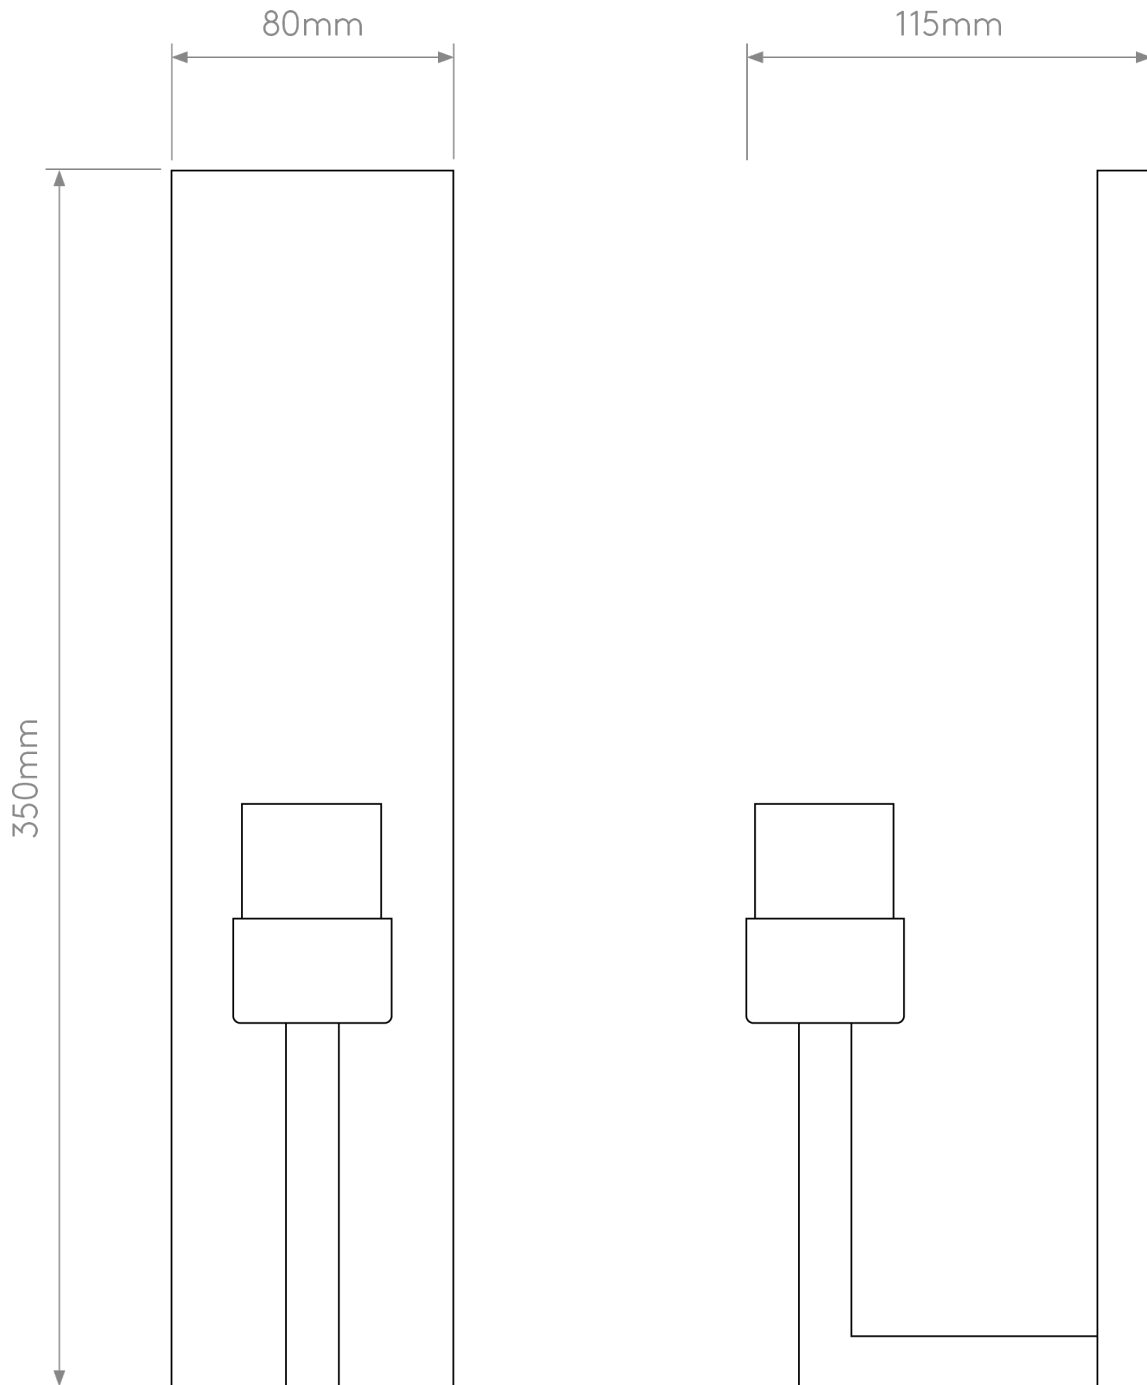

Astro Lighting - Riva - 5018014 & 1214015 - Black Putty IP44 Bathroom Wall Light

**CONTACT**