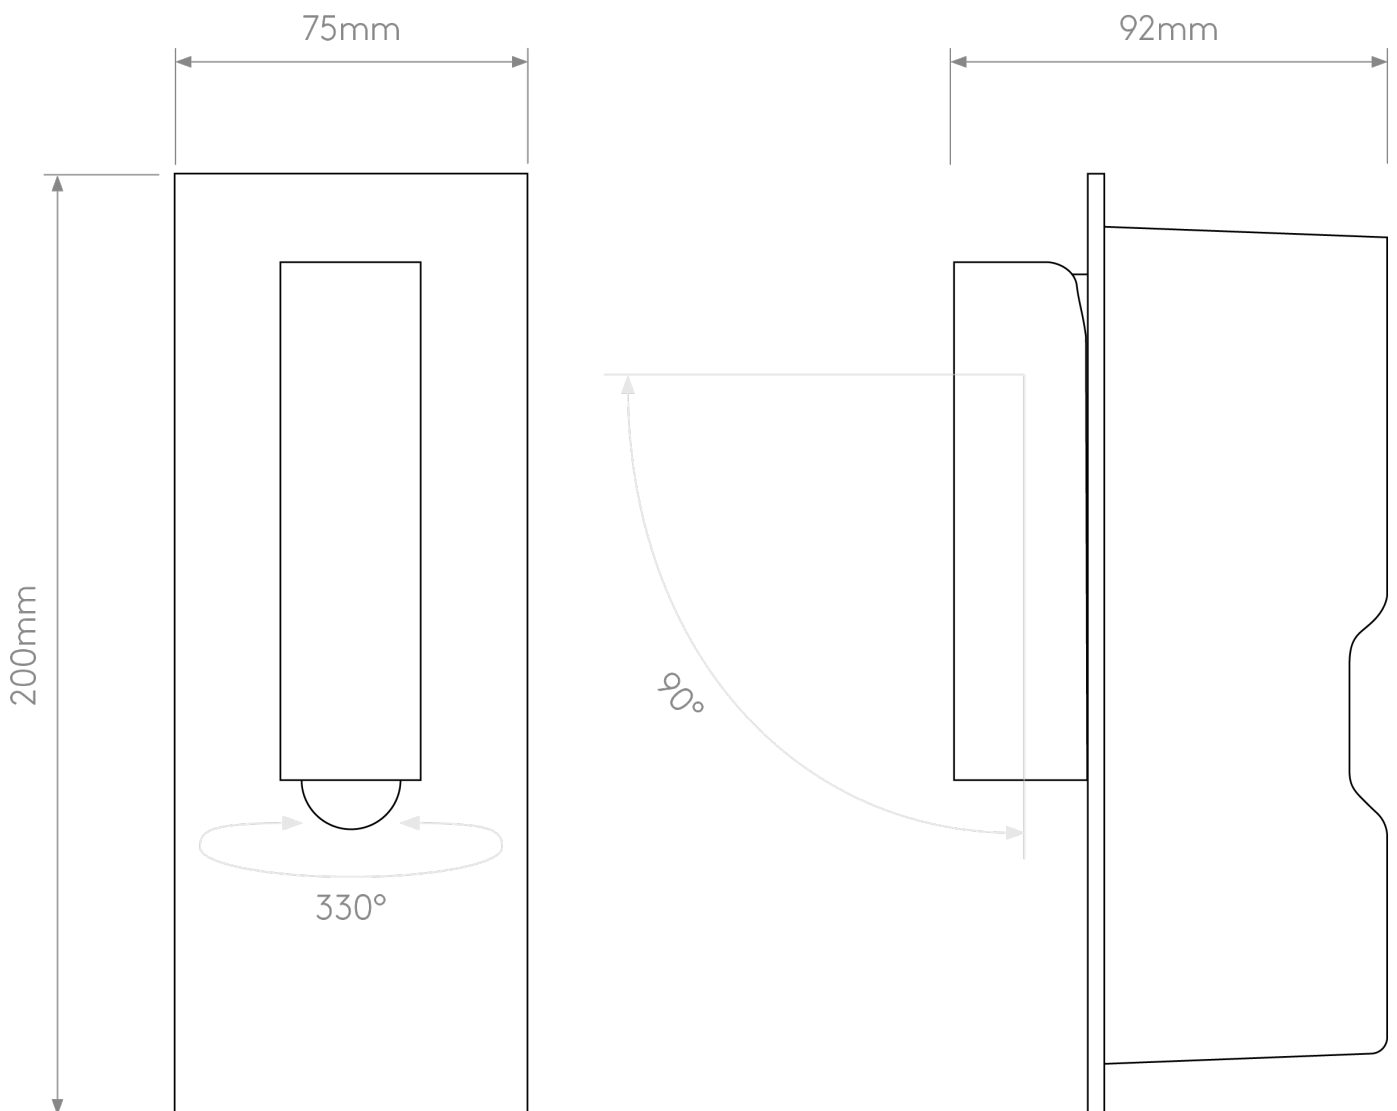

Astro Lighting - Fuse - 1215122 - LED White Reading Wall Light

CONTACT