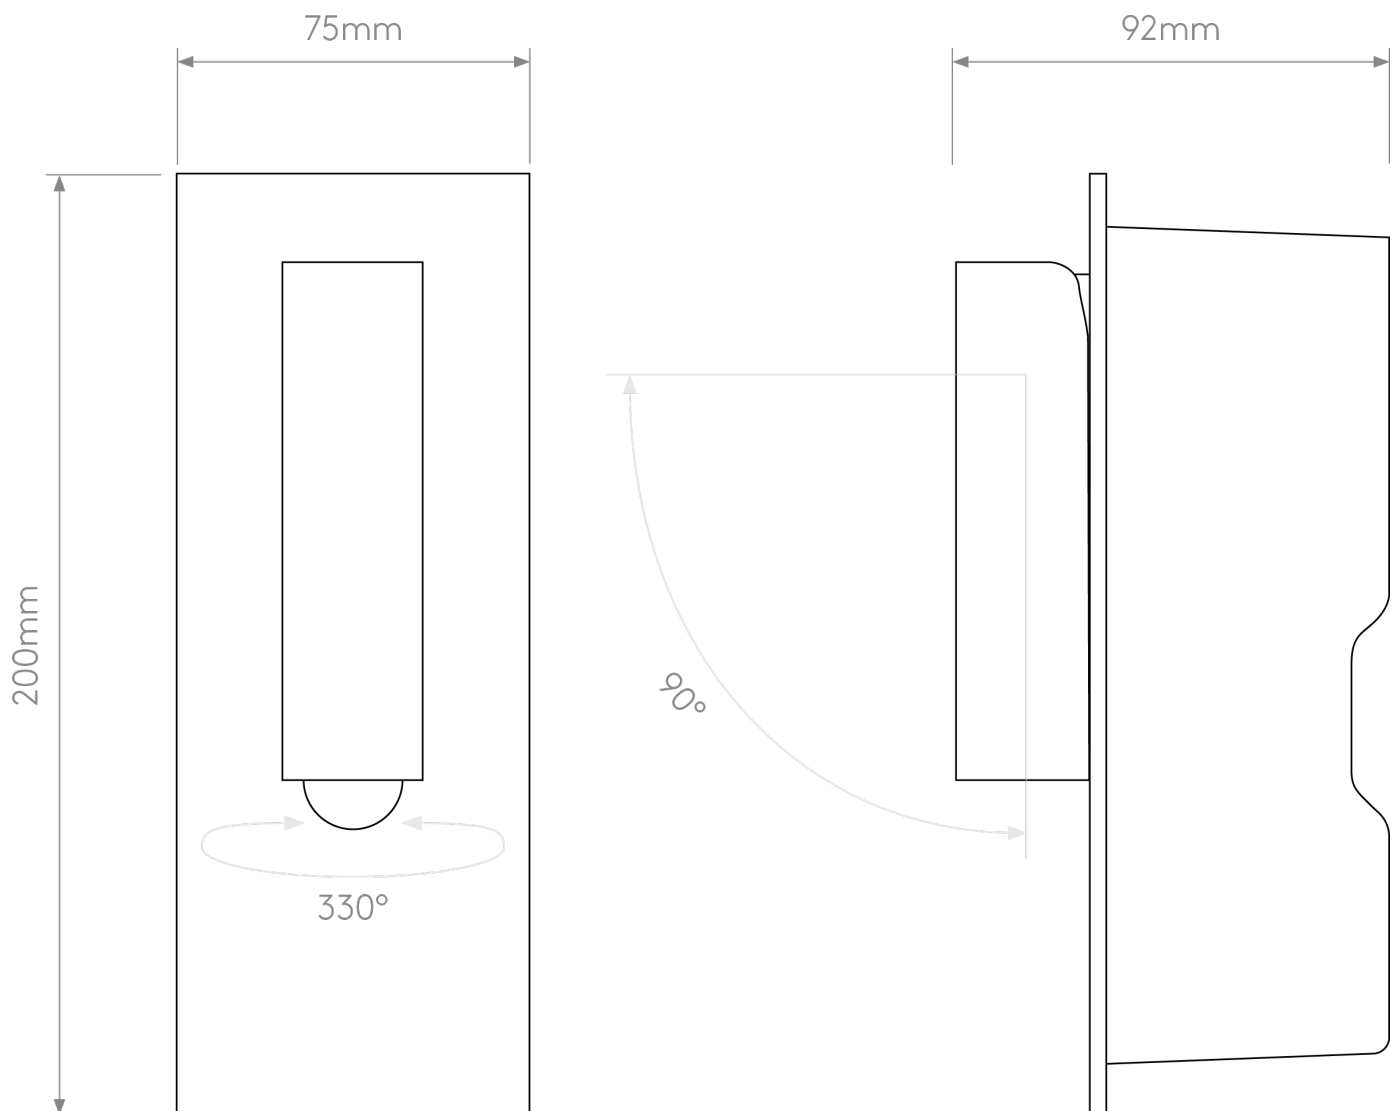

Astro Lighting - Fuse - 1215123 - LED Black Reading Wall Light

CONTACT