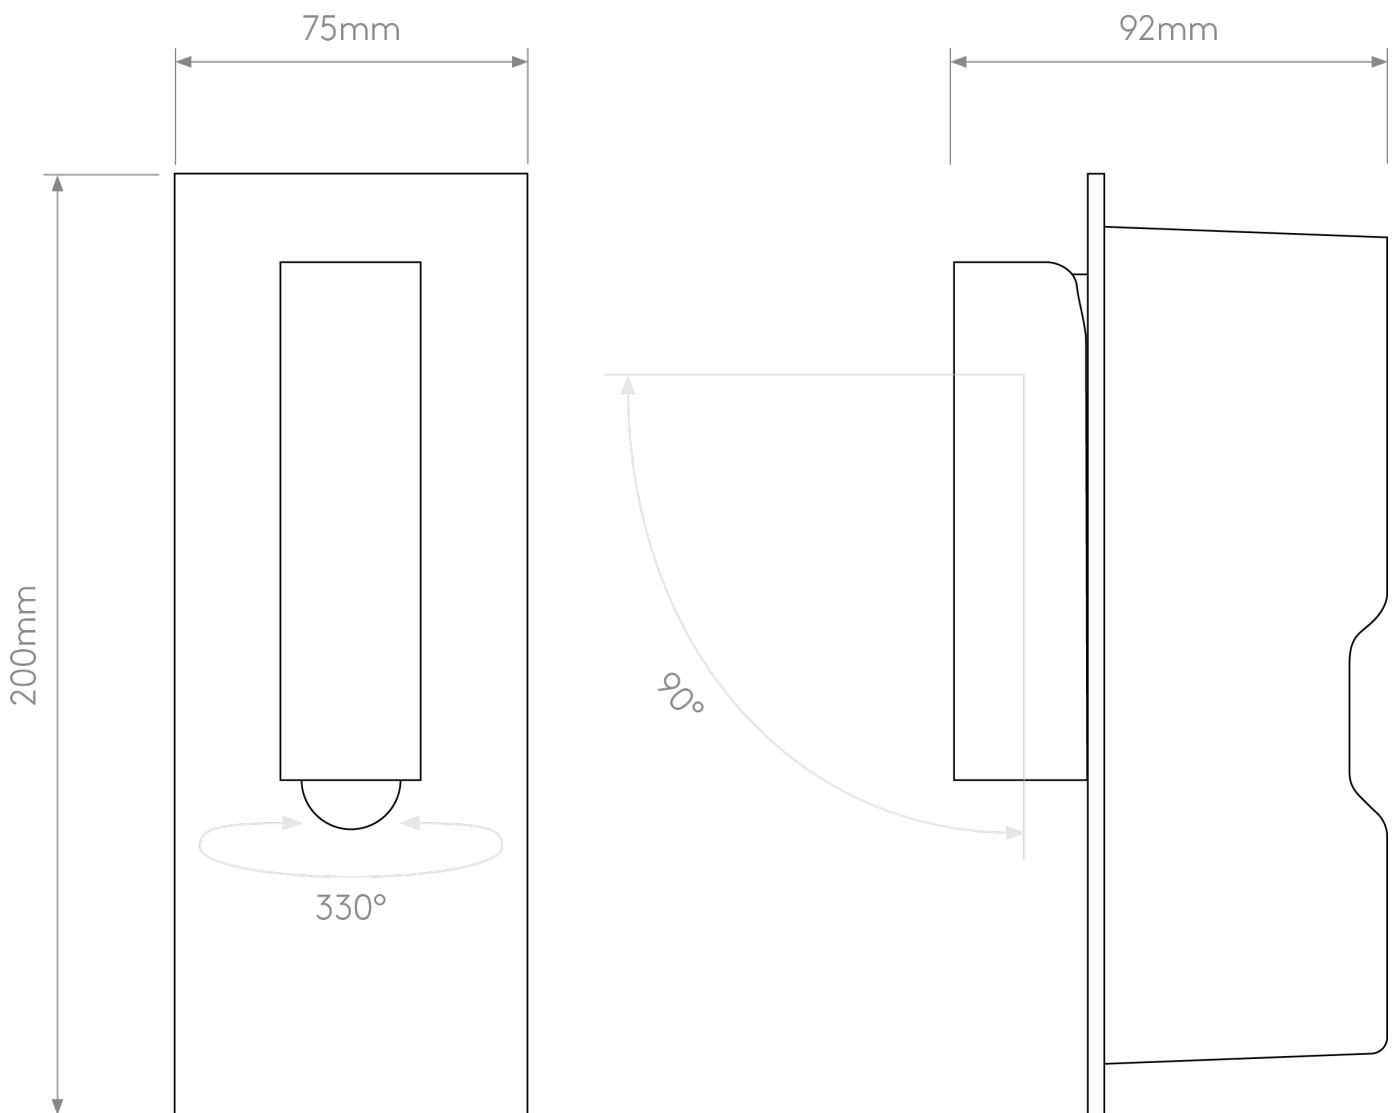

Astro Lighting - Fuse - 1215125 - LED Nickel Reading Wall Light

CONTACT