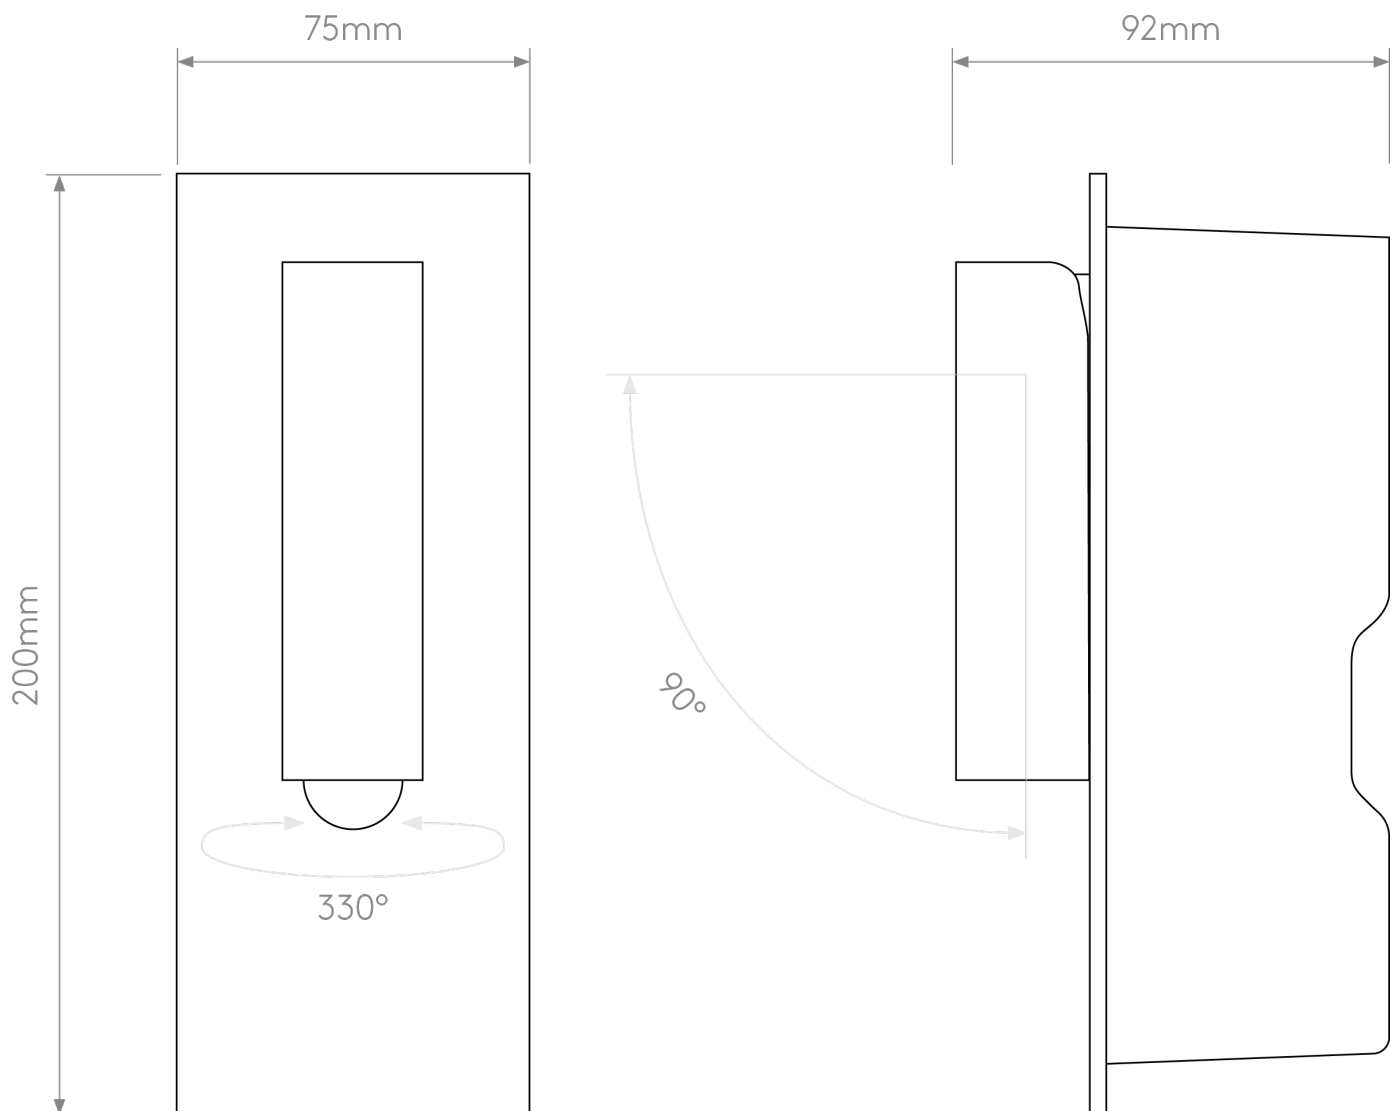

Astro Lighting - Fuse - 1215126 - LED Bronze Reading Wall Light

CONTACT