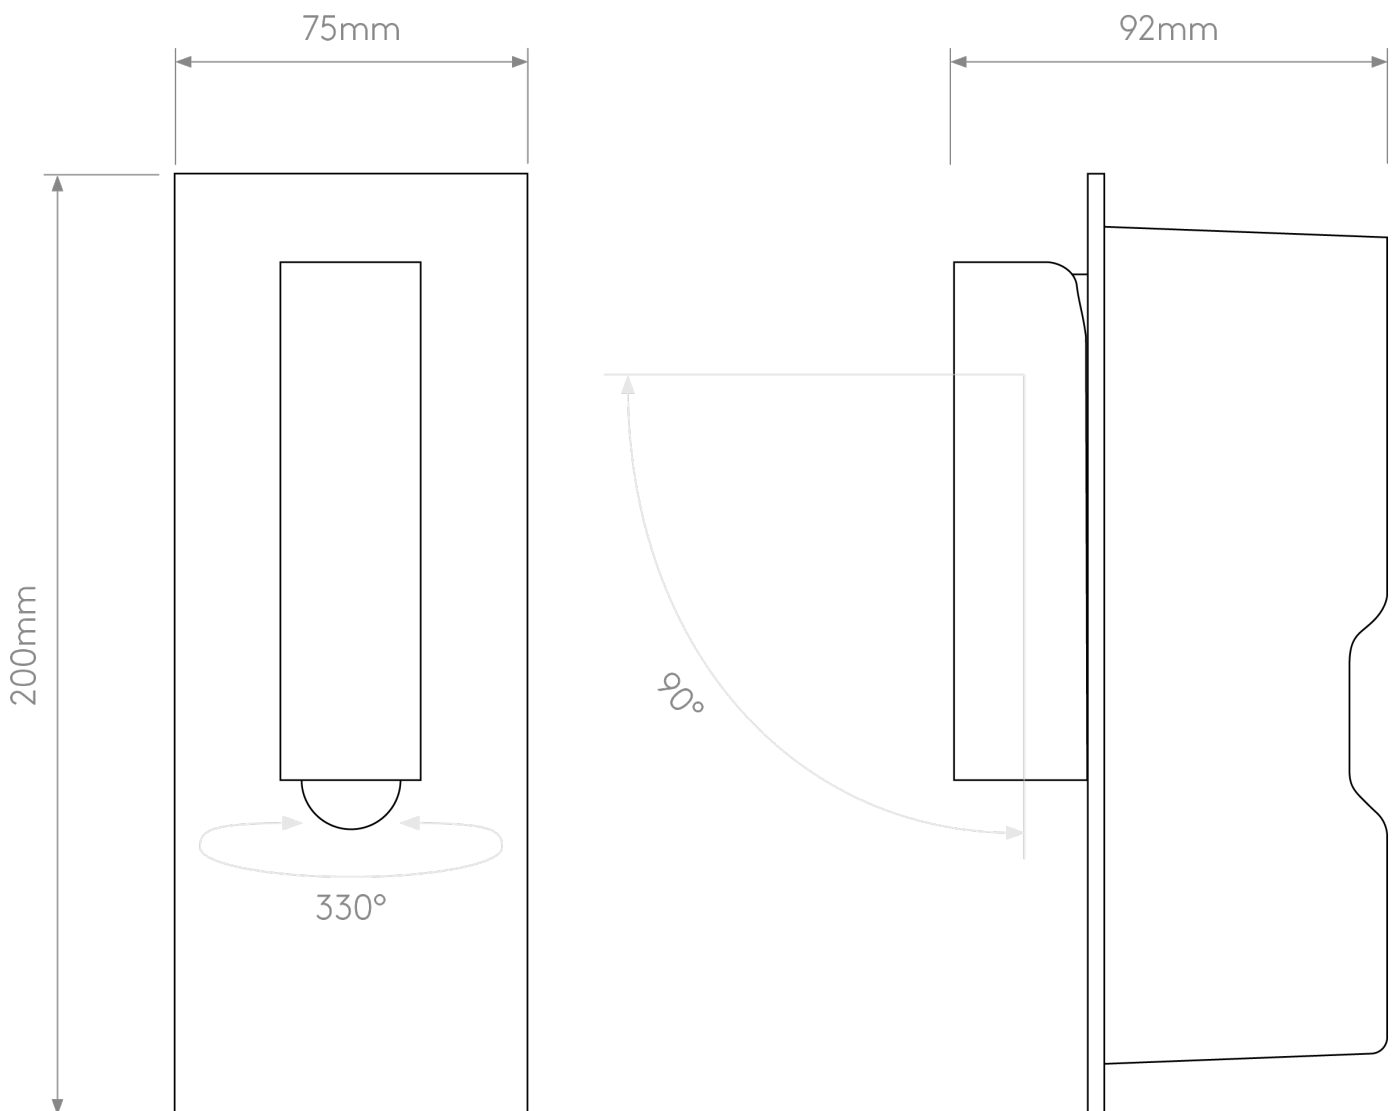

Astro Lighting - Fuse - 1215127 - LED Gold Reading Wall Light

**CONTACT**