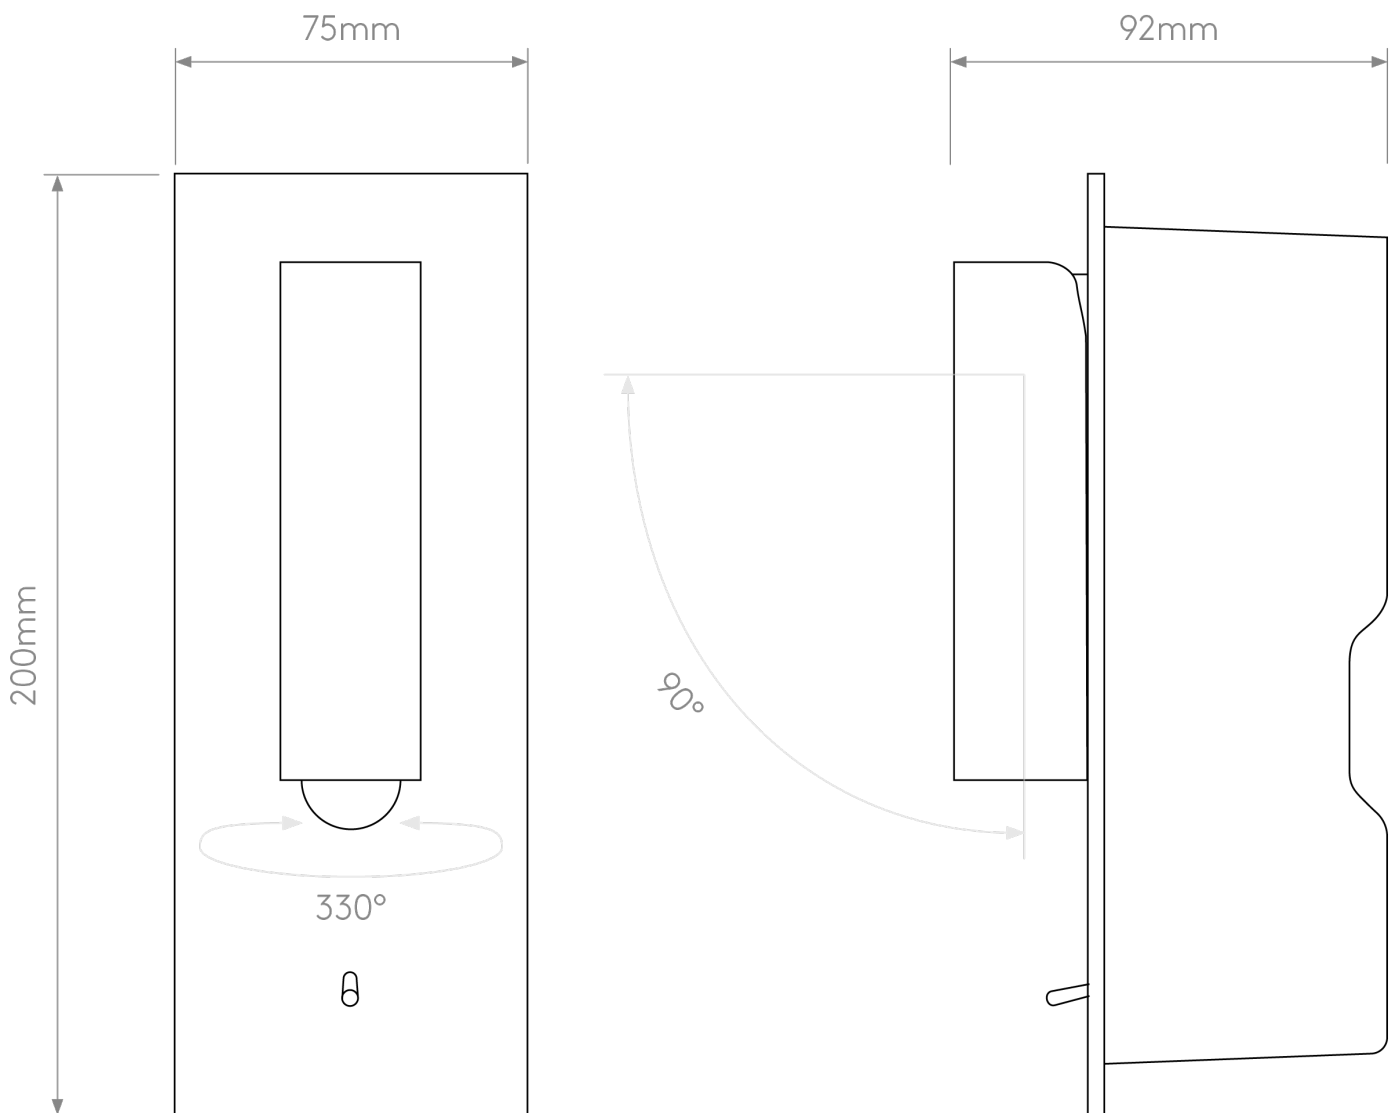

Astro Lighting - Fuse - 1215148 - LED Bronze Reading Wall Light

CONTACT