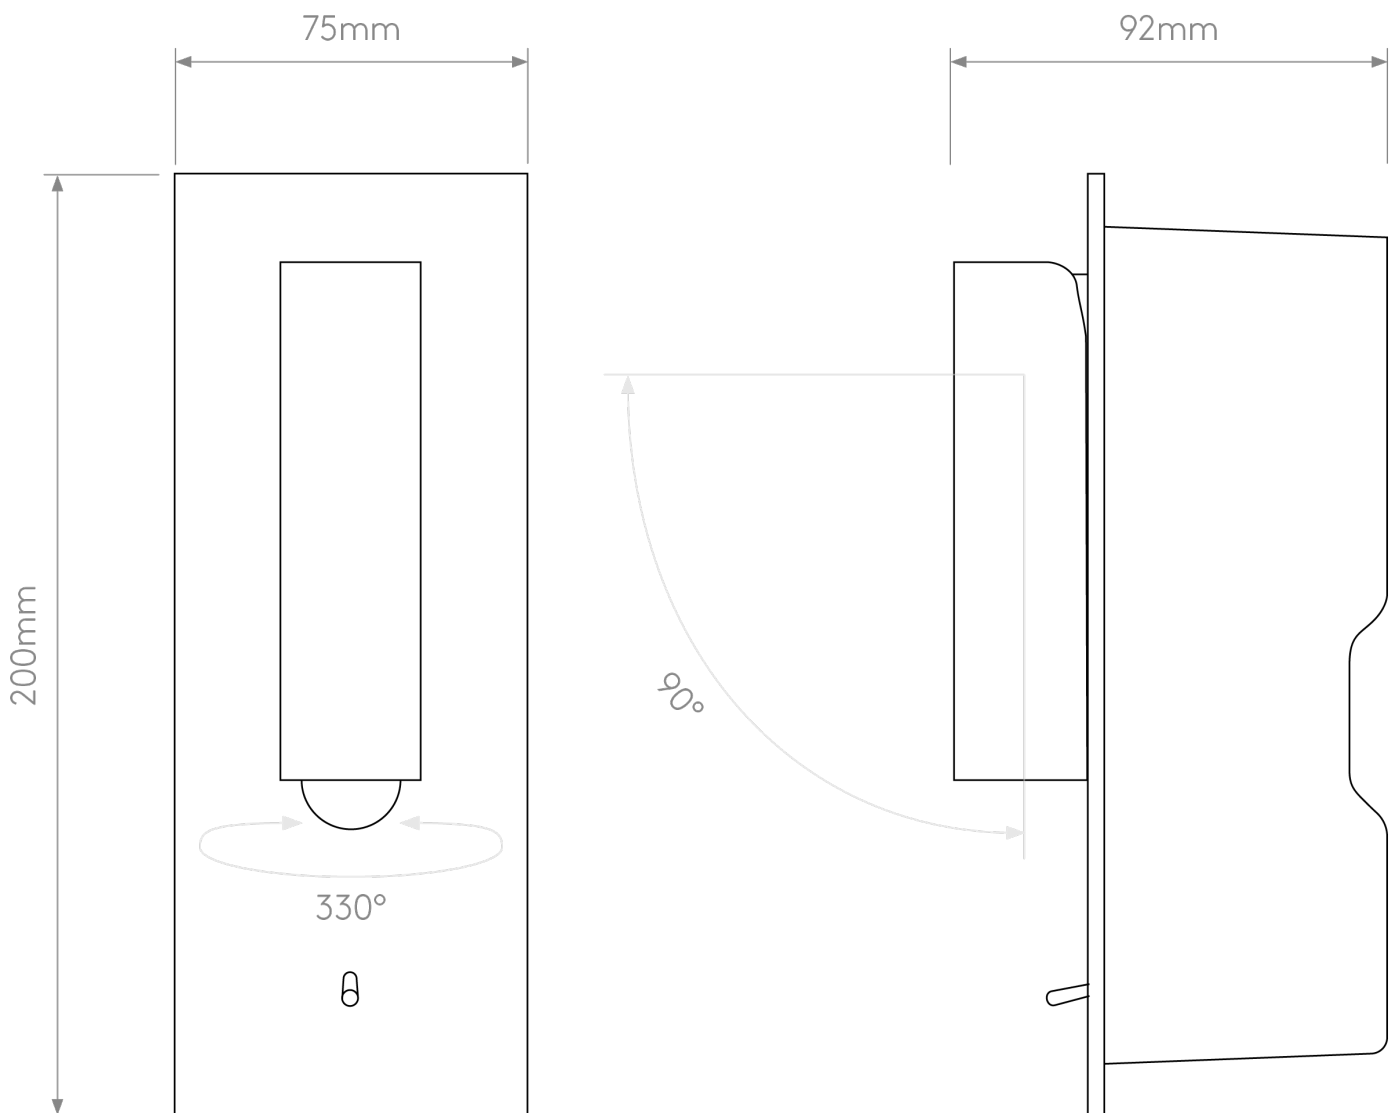

Astro Lighting - Fuse - 1215149 - LED Black Reading Wall Light

CONTACT