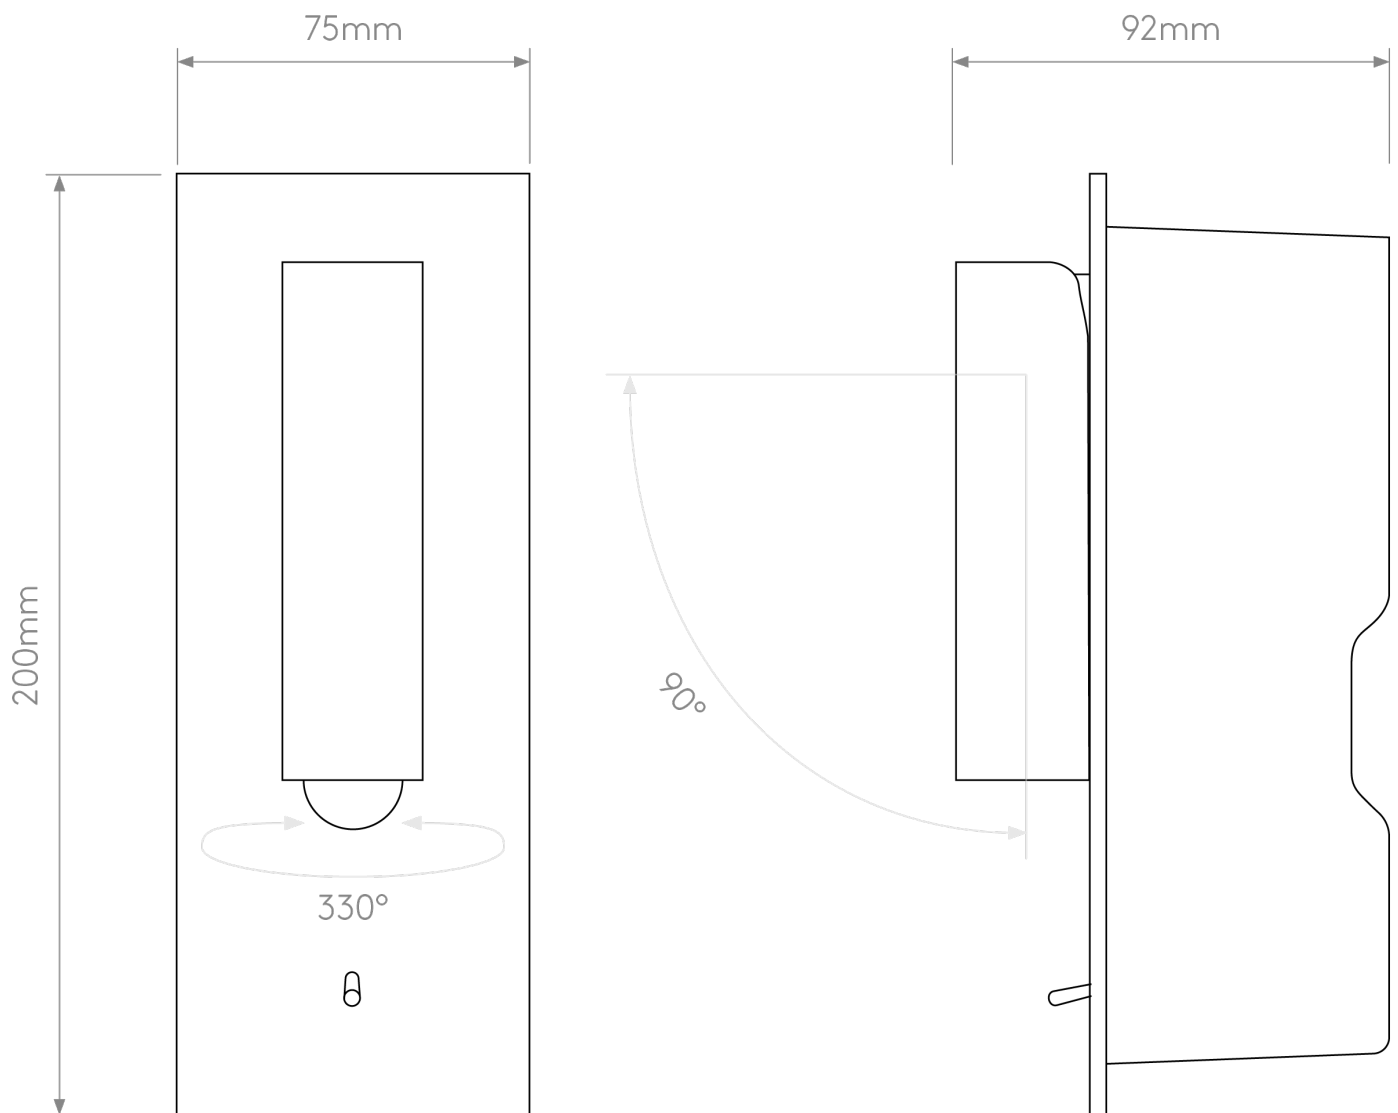

Astro Lighting - Fuse - 1215151 - LED Nickel Reading Wall Light

CONTACT