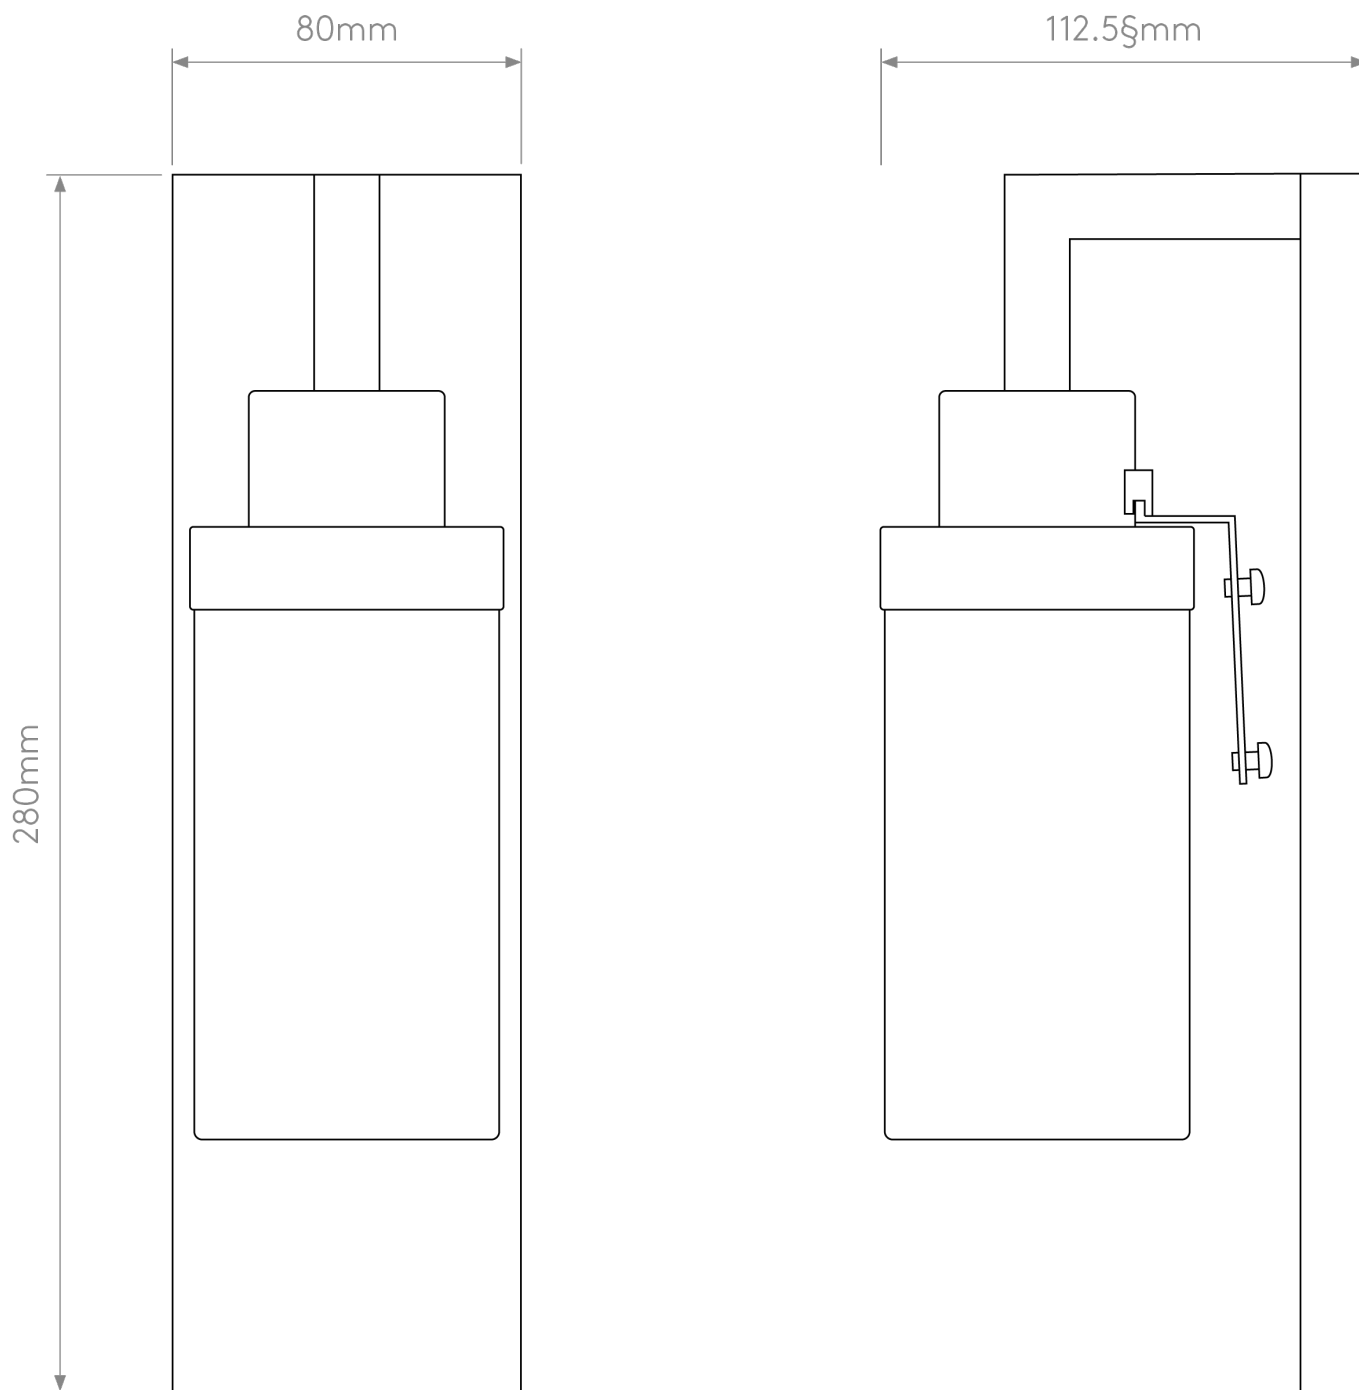

Astro Lighting - Lago - 1297009 - Black IP44 Excluding Shade Bathroom Wall Light

CONTACT