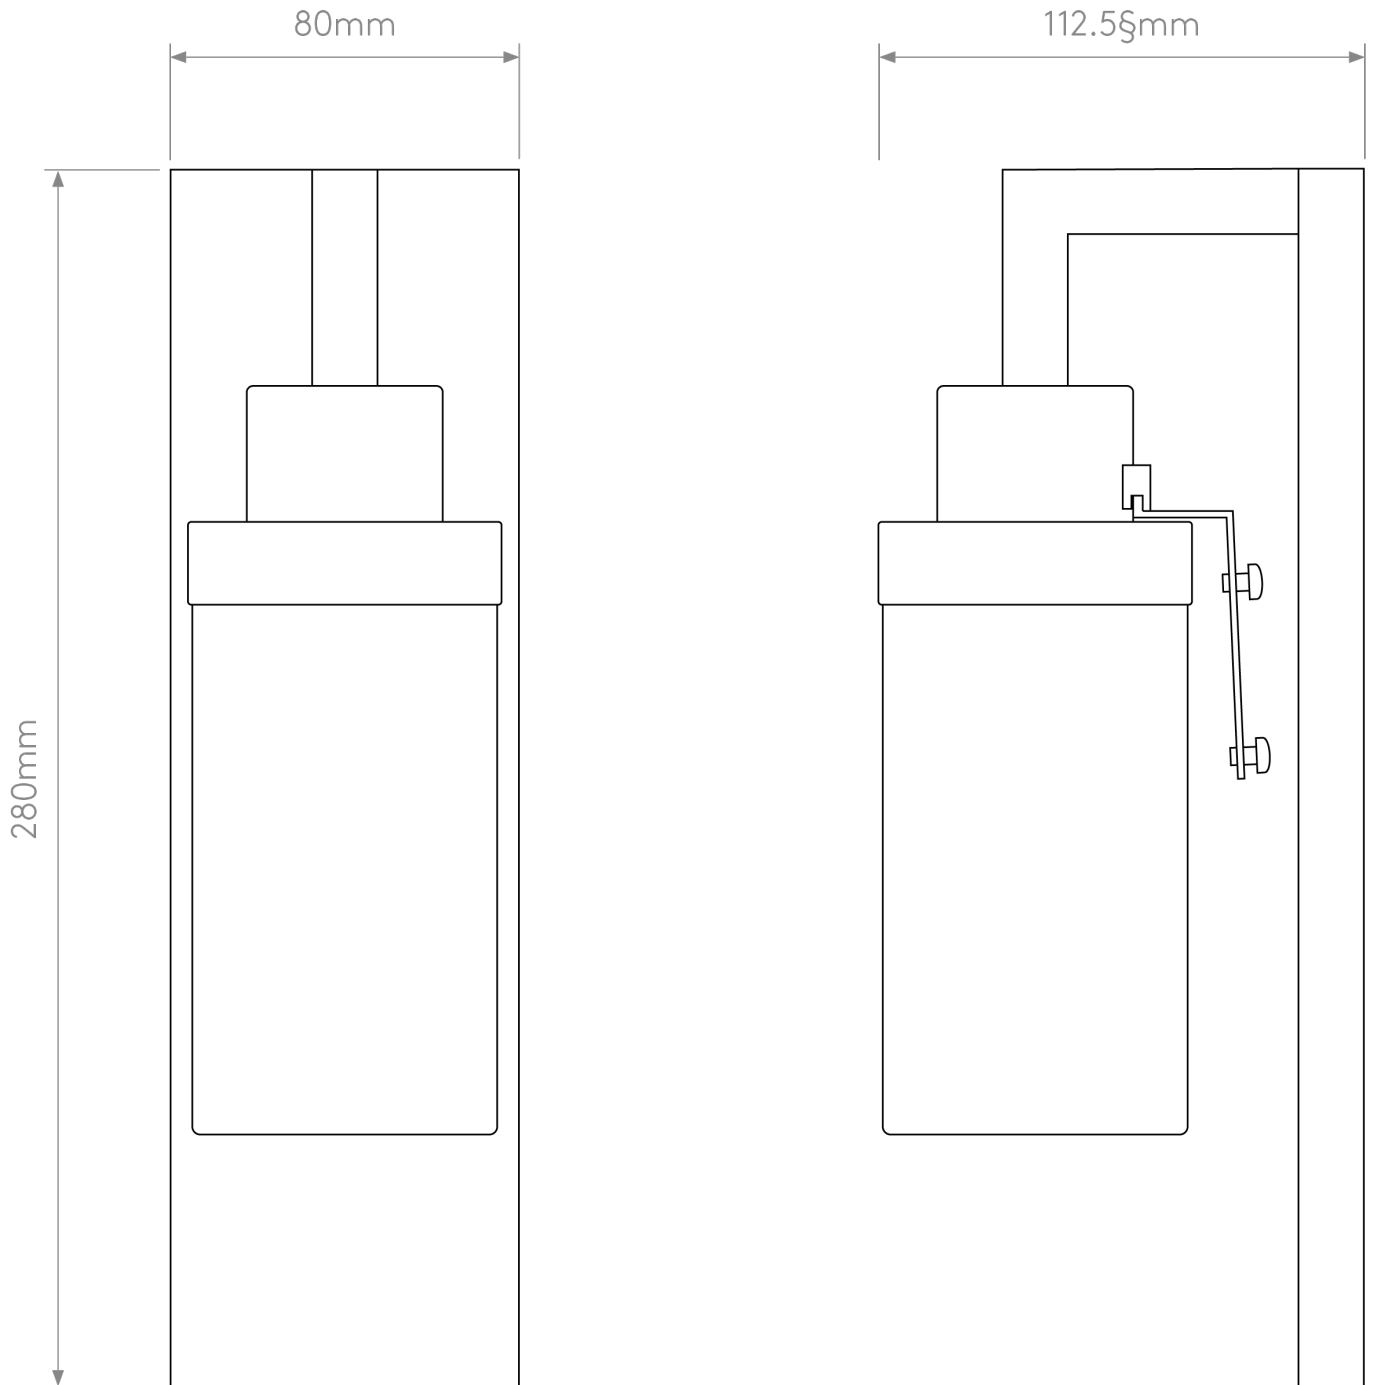

Astro Lighting - Lago - 5018001 & 1297009 - Black White IP44 Bathroom Wall Light

**CONTACT**