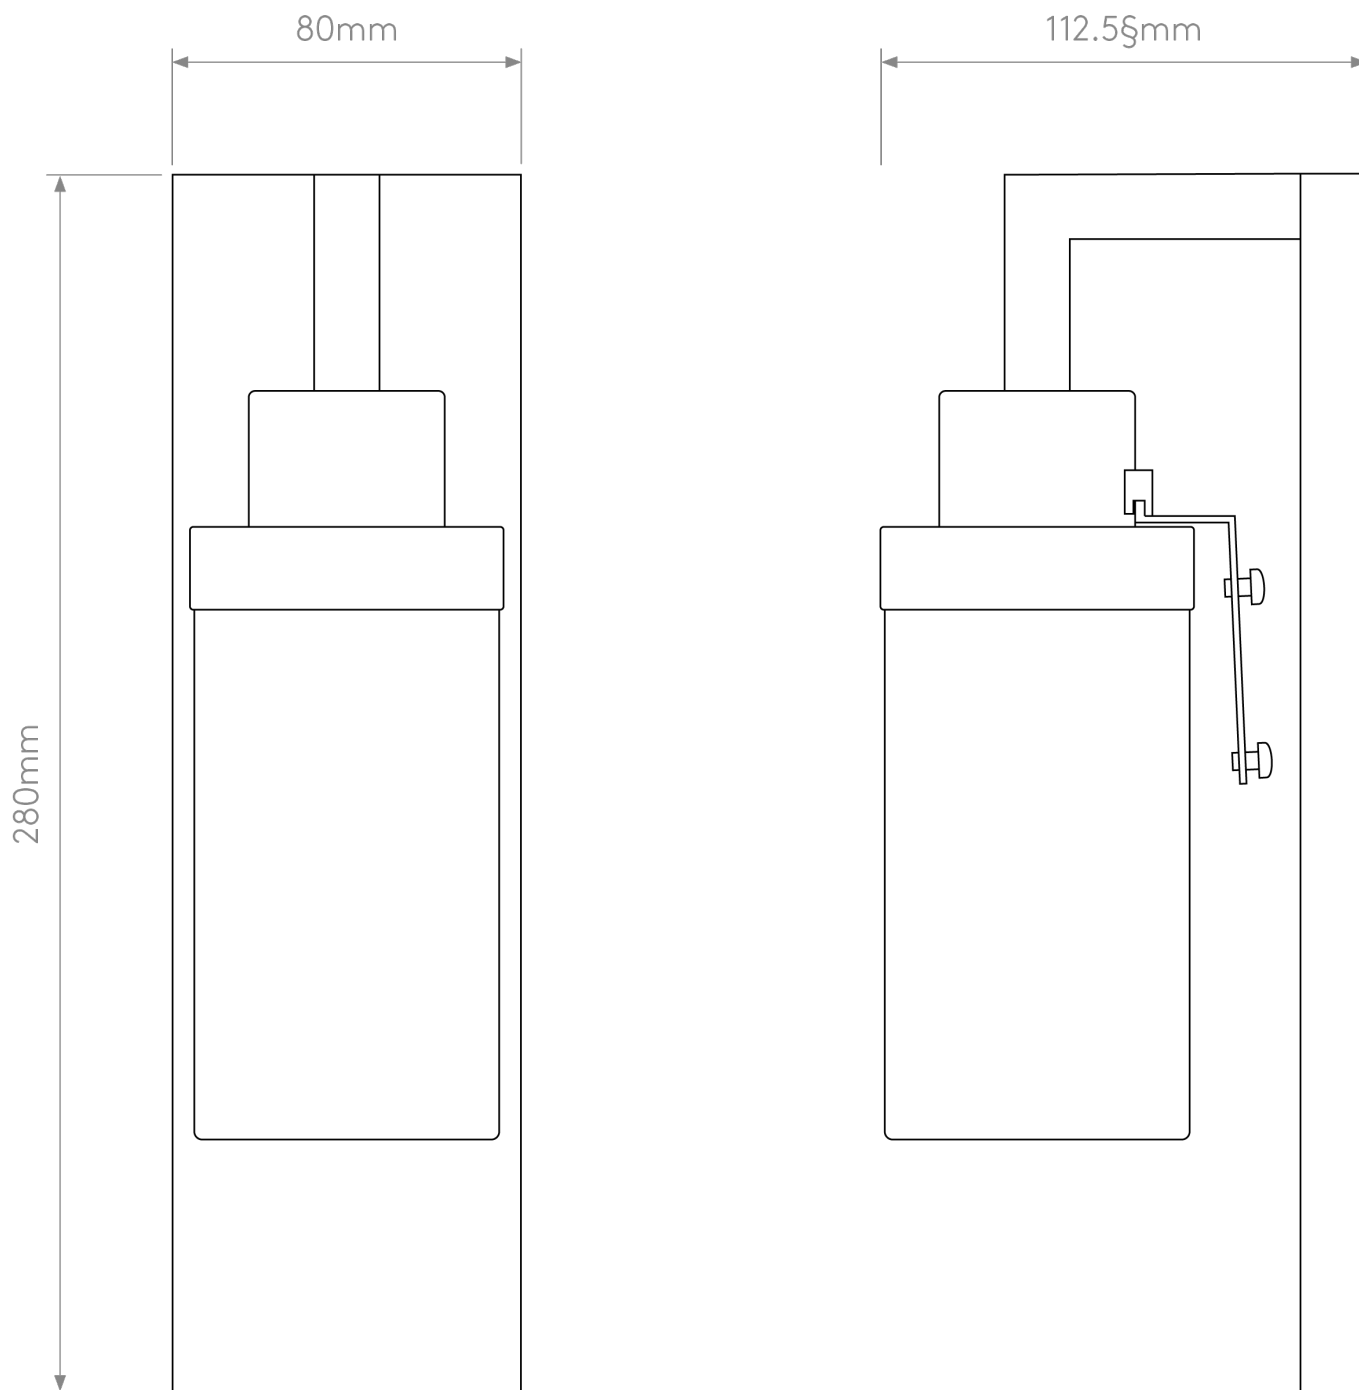

Astro Lighting - Lago - 5019001 & 1297009 - Black White Glass IP44 Bathroom Wall Light

**CONTACT**