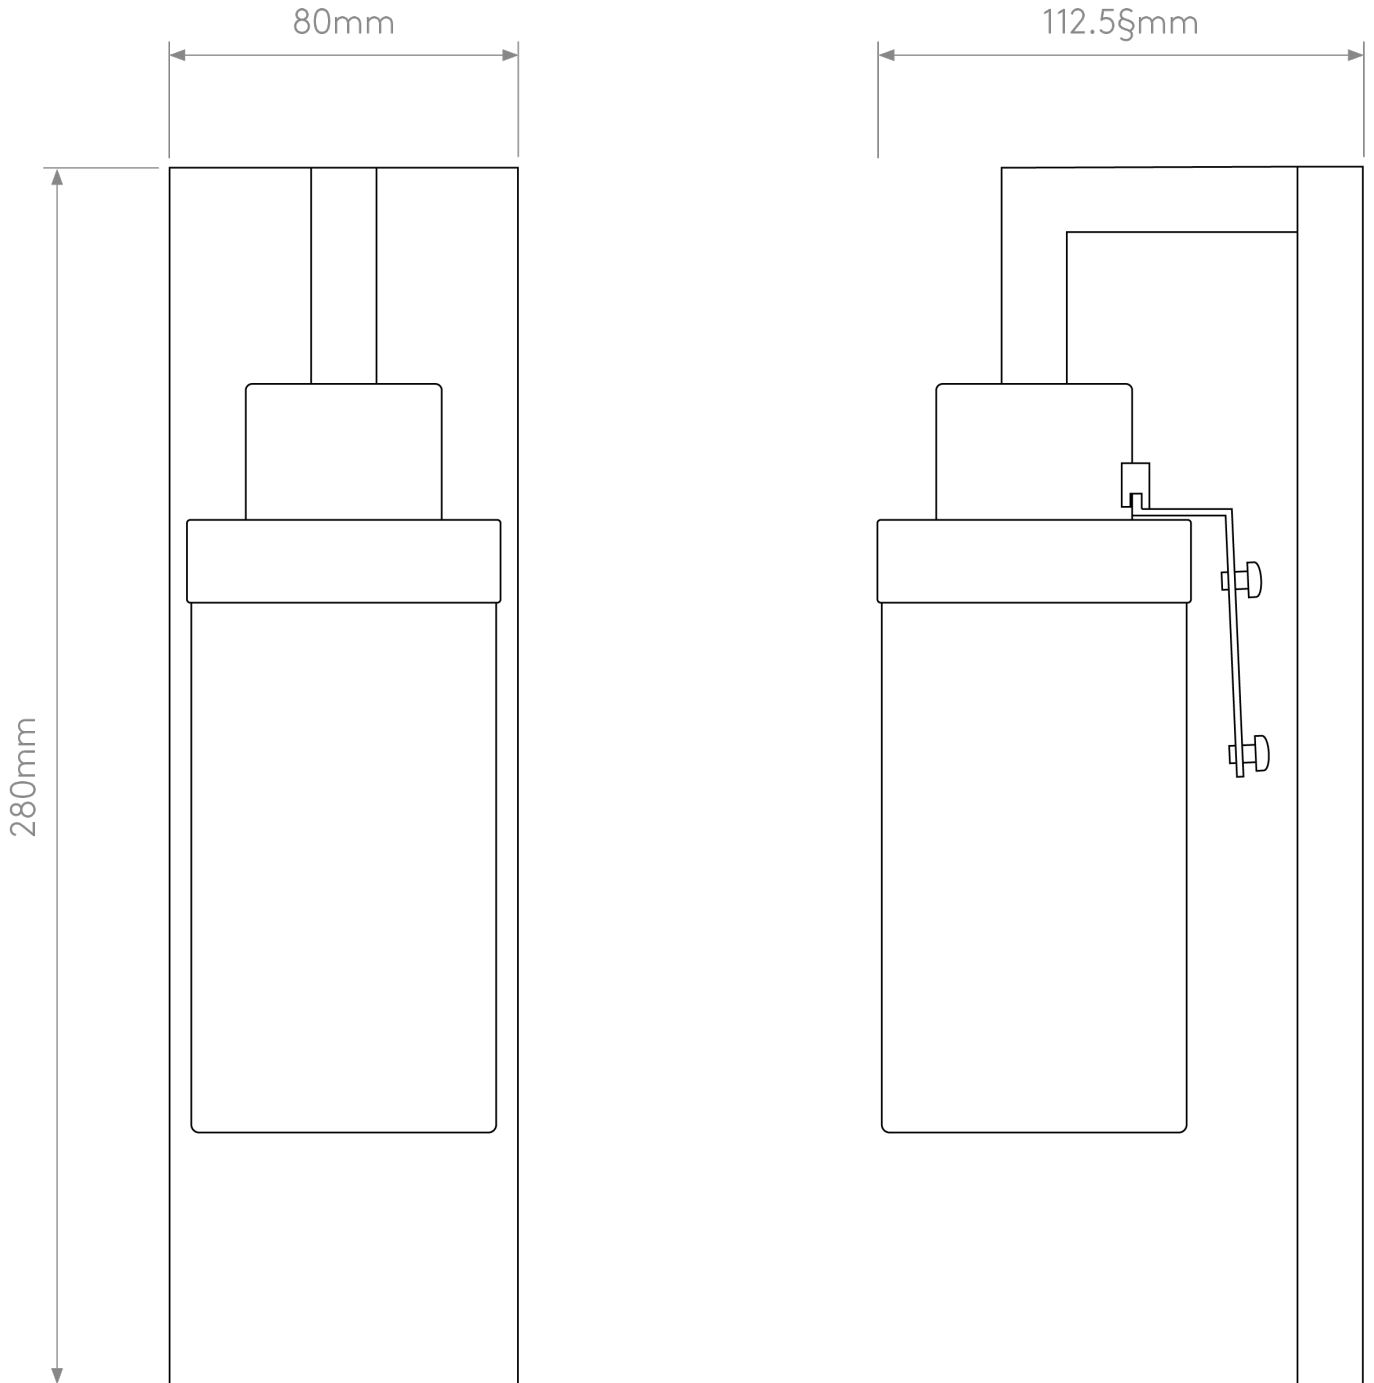

Astro Lighting - Lago - 5018046 & 1297009 - Black Natural Brass IP44 Bathroom Wall Light

CONTACT