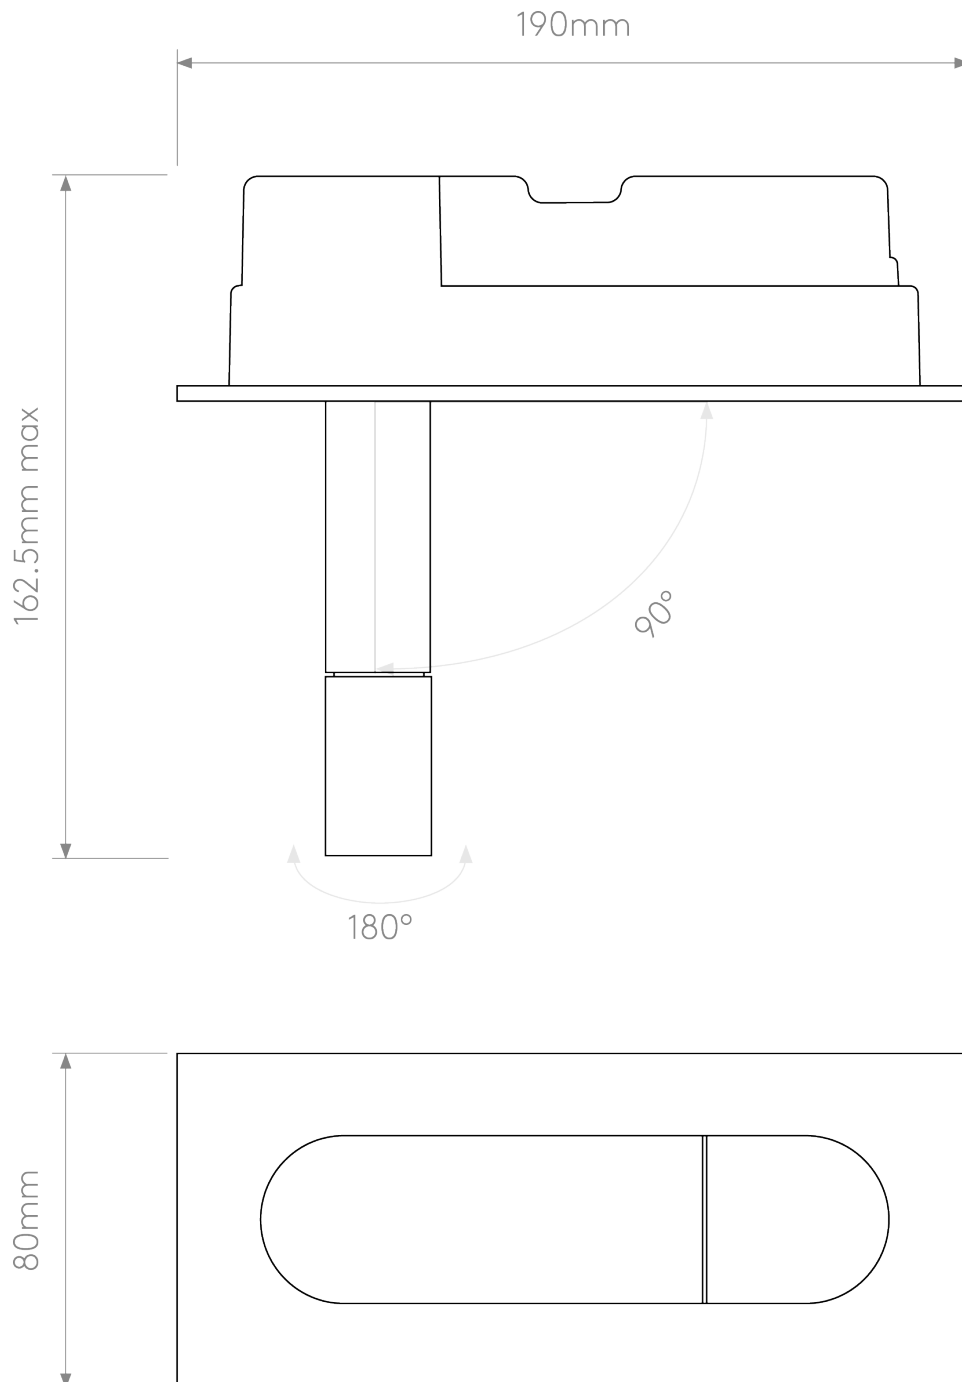

Astro Lighting - Digit - 1323045 - LED Nickel Reading Wall Light

CONTACT