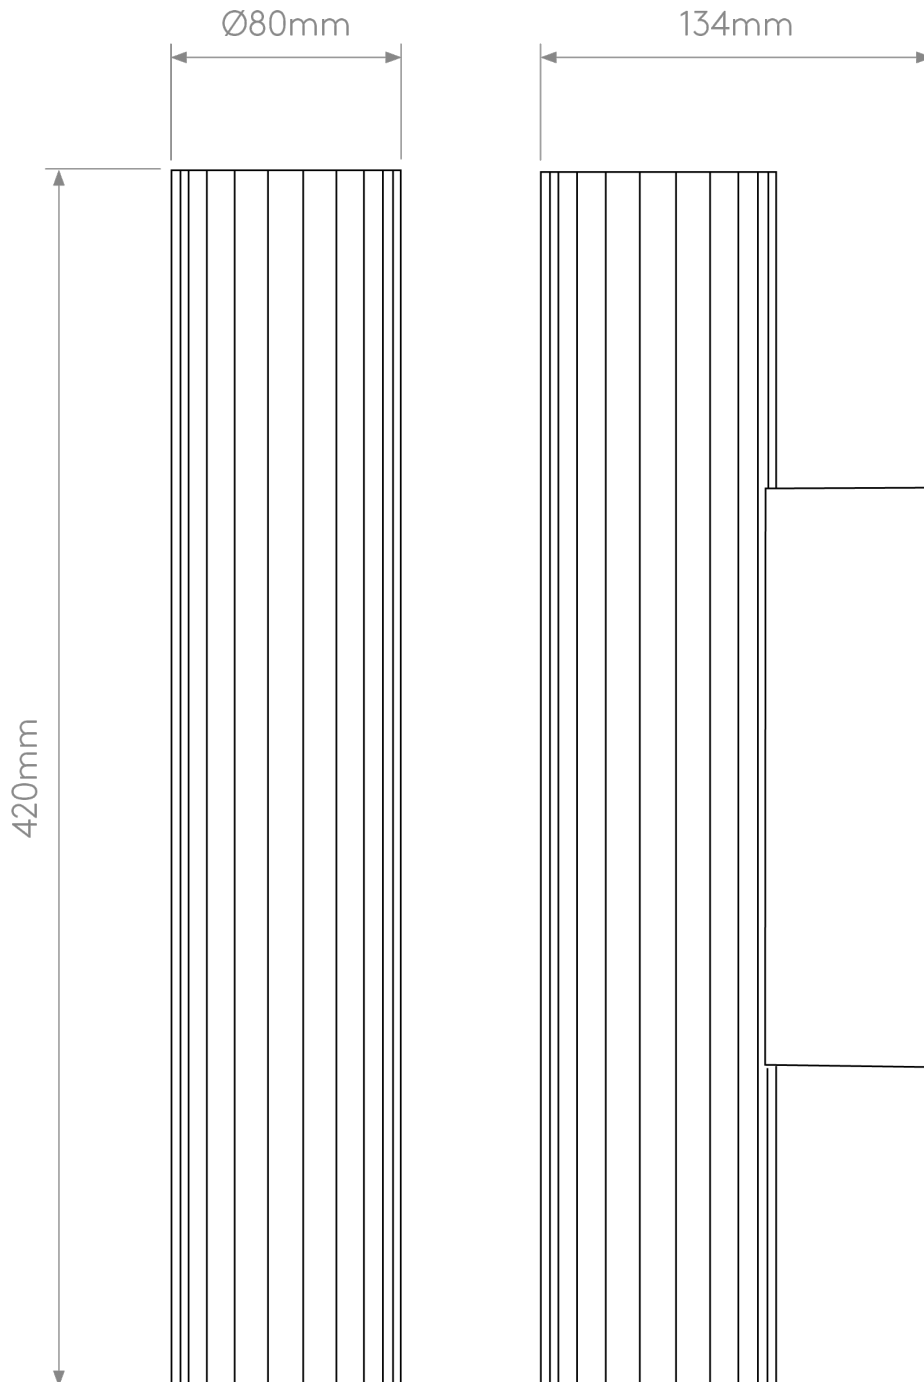

Astro Lighting - io - 1409055 - LED Chrome Clear Ribbed Glass IP44 Bathroom Strip Wall Light

CONTACT