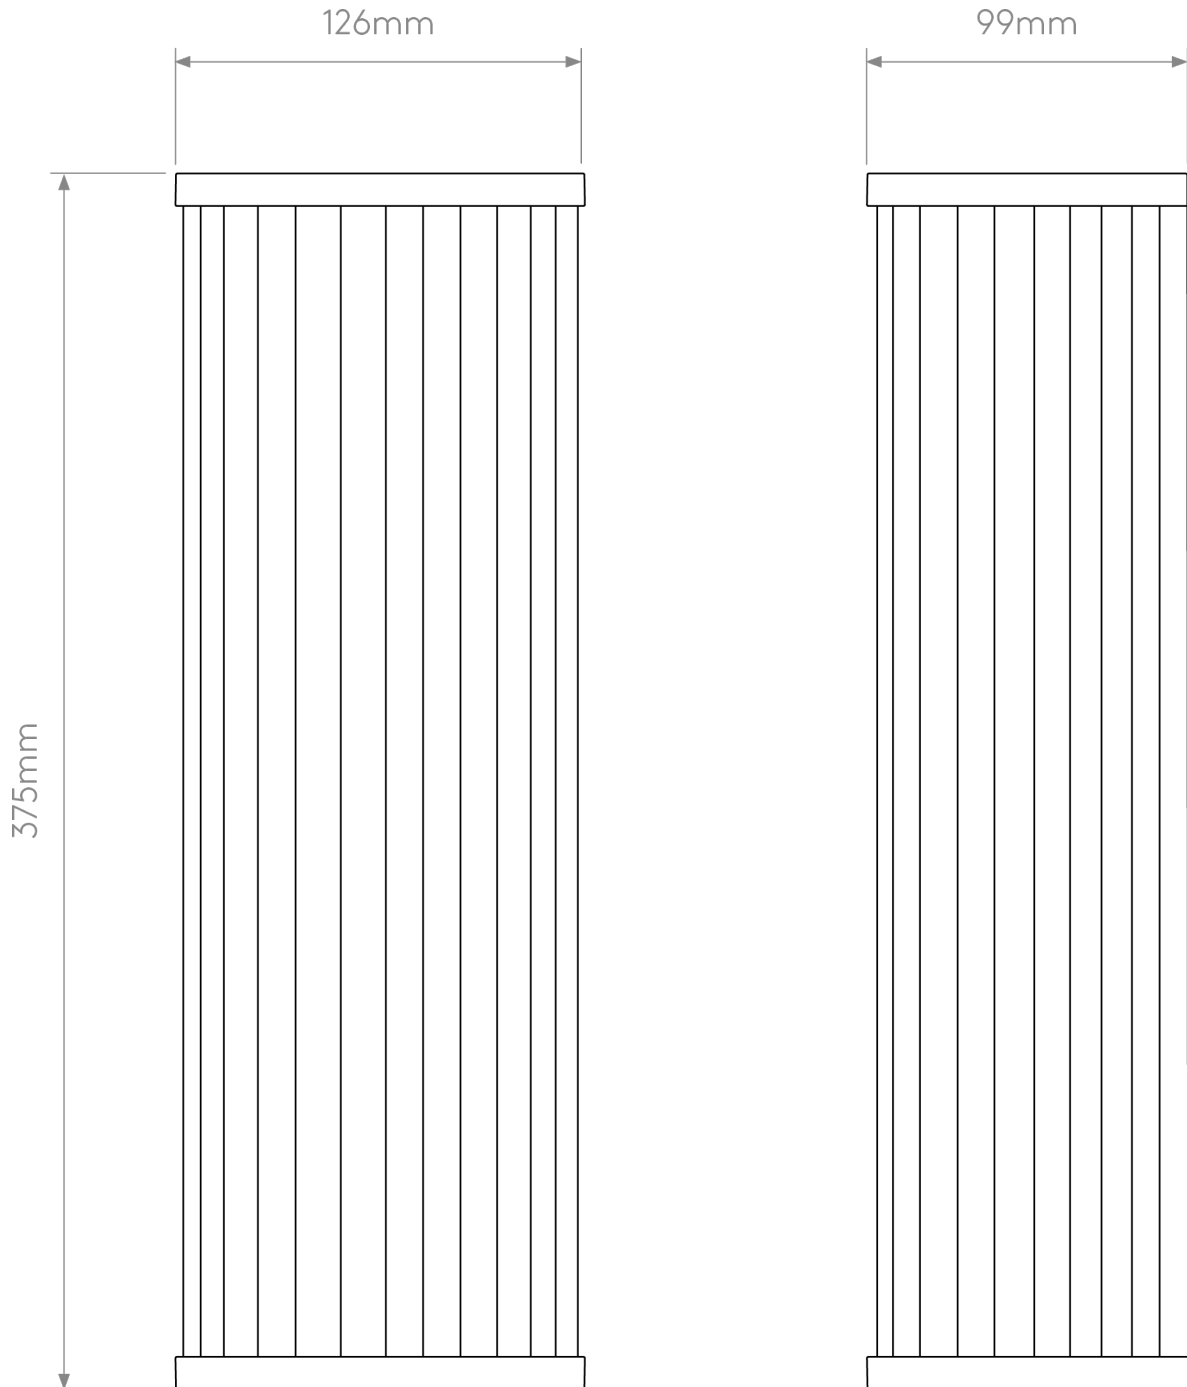

Astro Lighting - Avignon - 1427002 - Antique Brass Clear Ribbed Glass Wall Washer Light

CONTACT