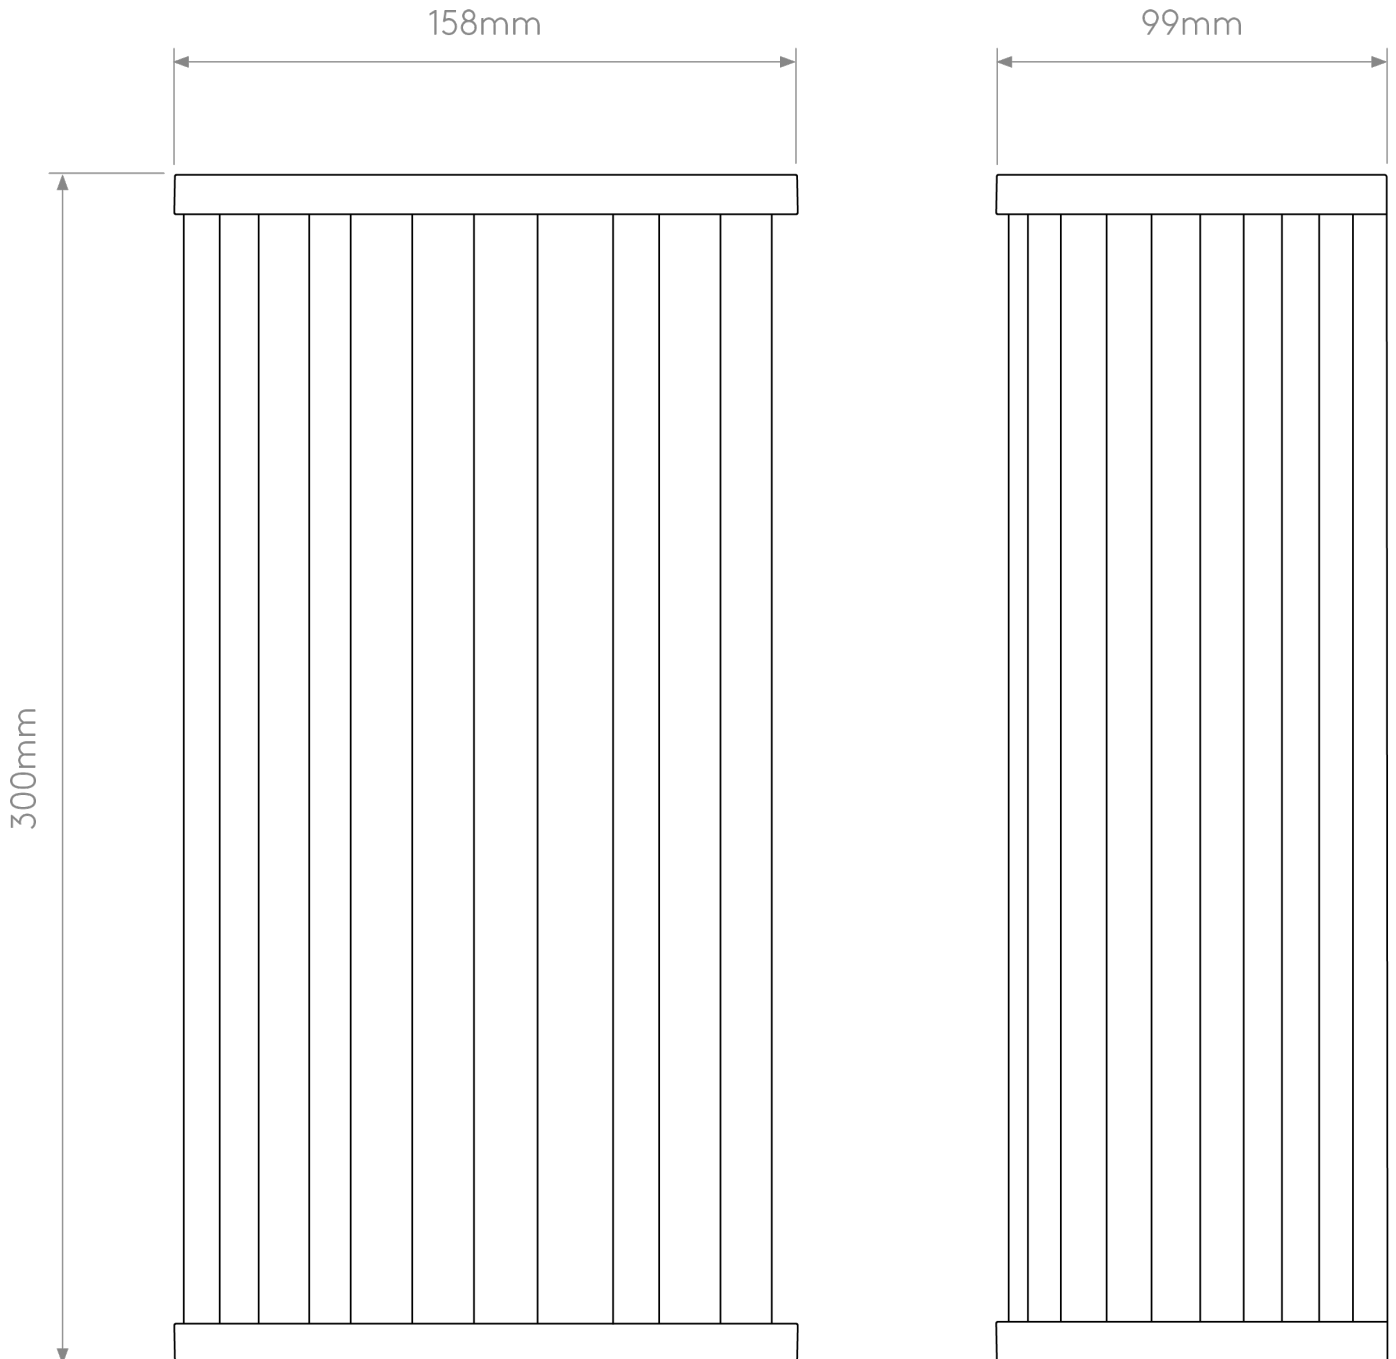

Astro Lighting - Avignon - 1427010 - Antique Brass Clear Ribbed Glass Wall Washer Light

CONTACT