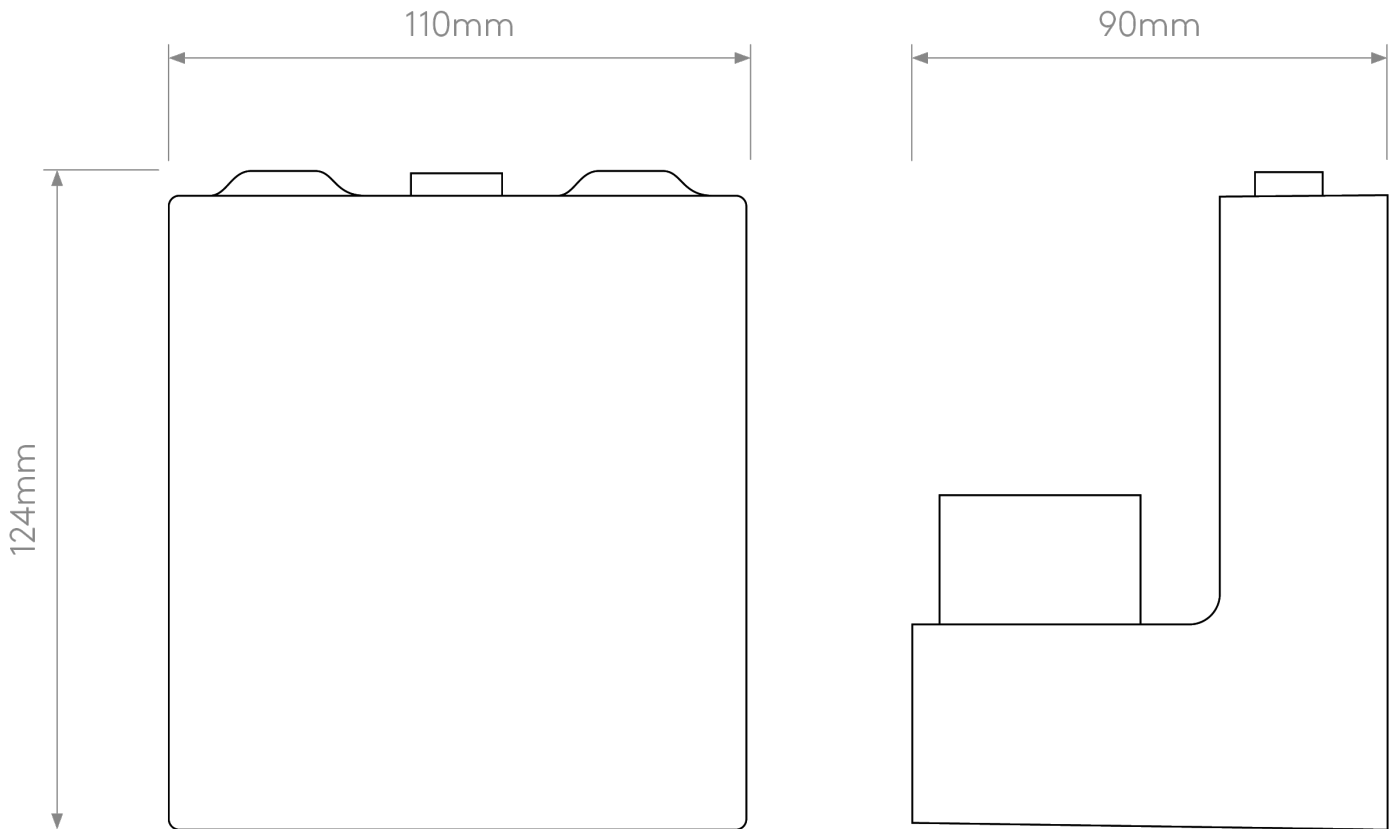

Astro Lighting - Venn - 1433003 - Bronze Excluding Shade Wall Washer Light

**CONTACT**